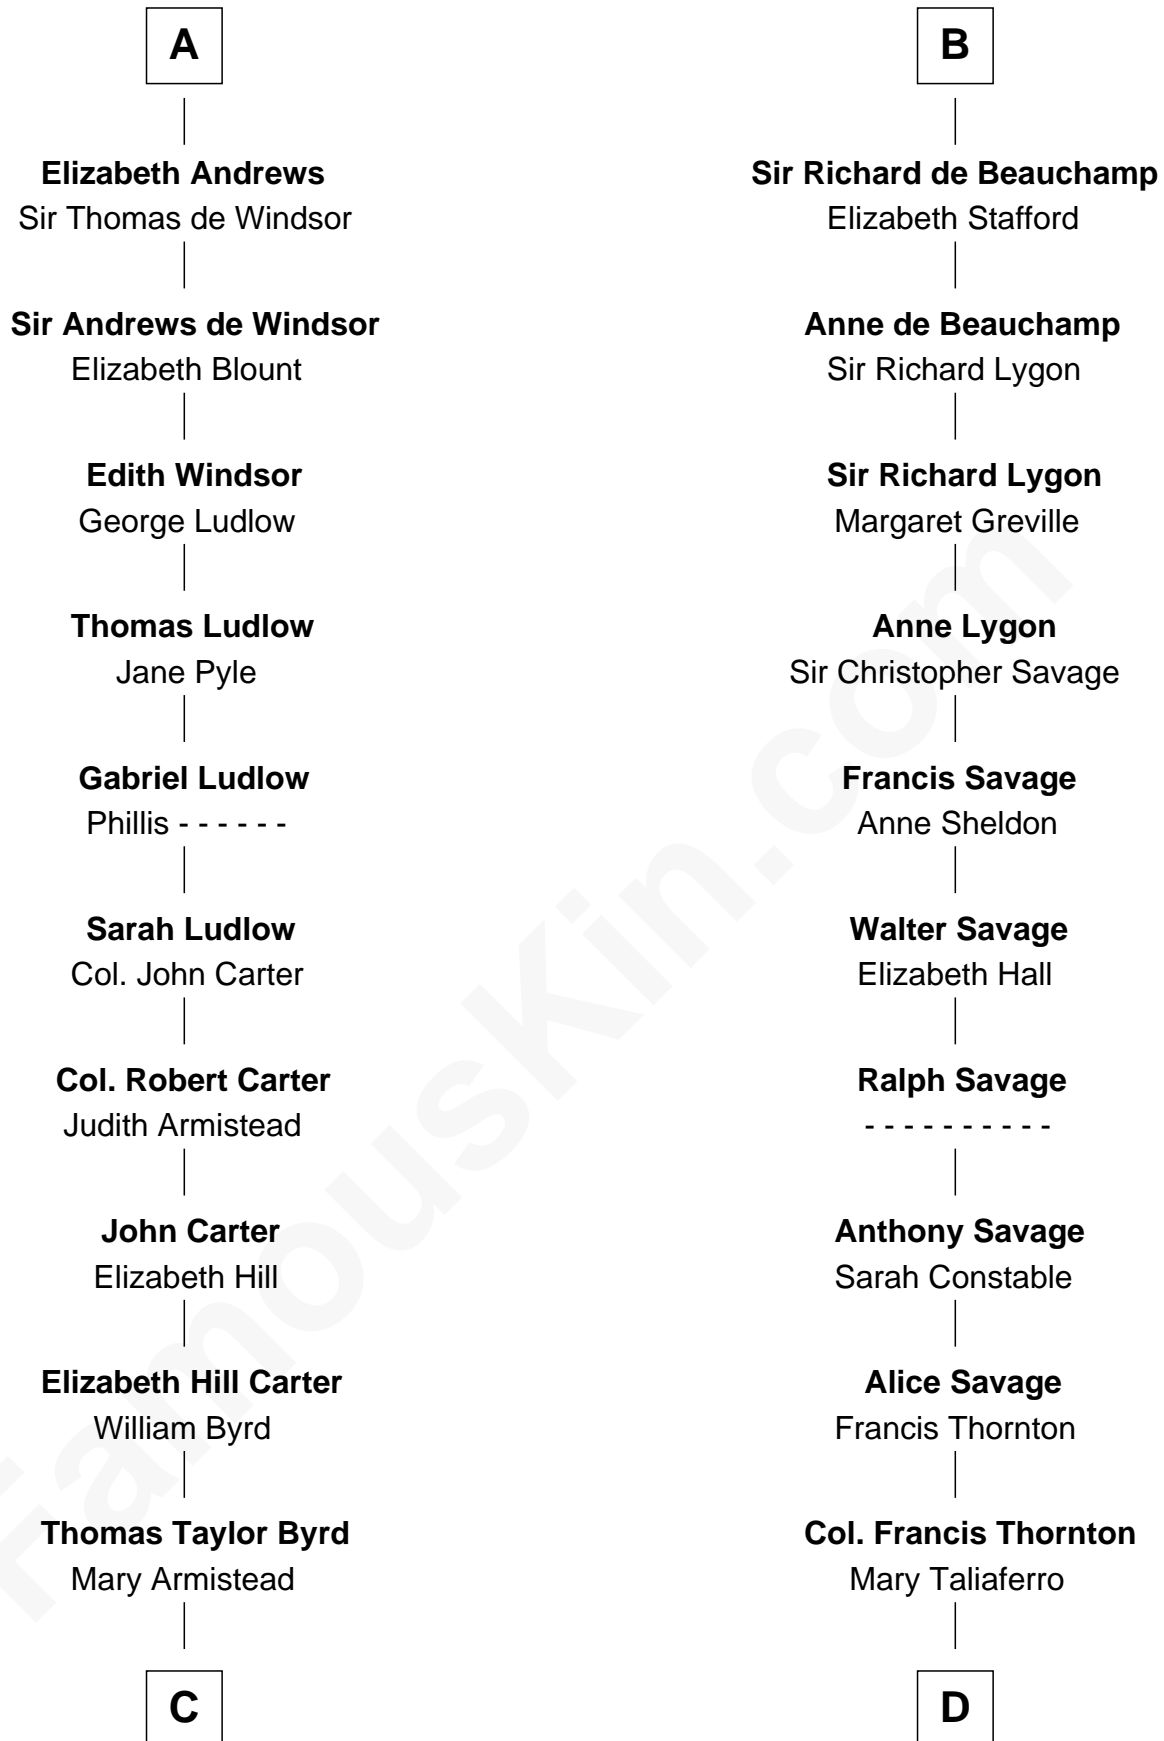

FamousKin.com
Relationship Chart of
Admiral Richard Byrd
Polar Explorer

19th cousin 1 time removed of
Meriwether Lewis
Lewis and Clark Expedition

Sir Hugh le Despencer
 Aveline Basset

Eleanor le Despencer
 Sir Hugh de Courtenay

A

Sir Hugh le Despencer
 Isabella de Beauchamp

Hugh le Despencer
 Eleanor de Clare

Sir Edward le Despencer
 Anne de Ferrers

Edward Despencer
 Elizabeth Burghersh

Margaret Despencer
 Robert de Ferrers

Sir Edmund Ferrers
 Ellen Roche

Margaret Ferrers
 John de Beauchamp

B

C

Richard Evelyn Byrd
Anne Harrison

Col. William Byrd
Jane Meriwether Rivers

Richard Evelyn Byrd
Eleanor Bolling Flood

Admiral Richard Byrd
Polar Explorer

D

Elizabeth Thornton
Thomas Meriwether

Lucy Meriwether
William Lewis

Meriwether Lewis
Lewis and Clark Expedition

FamousKin.com