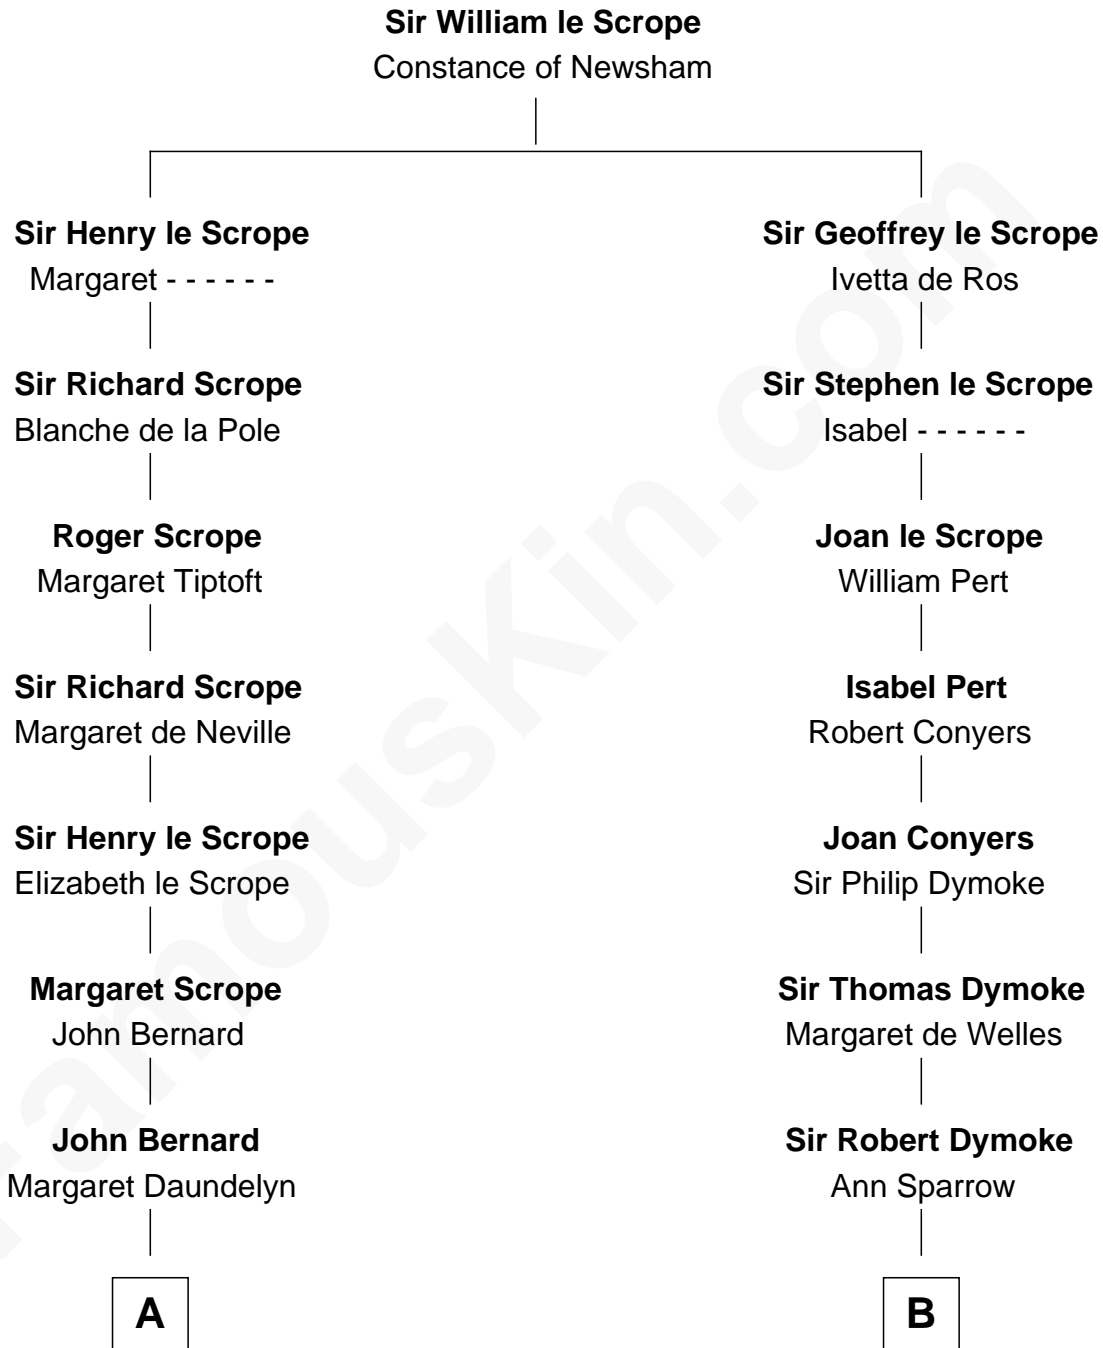

FamousKin.com
Relationship Chart of
Admiral Richard Byrd
Polar Explorer

15th cousin 3 times removed of
Meriwether Lewis
Lewis and Clark Expedition

C

Richard Evelyn Byrd
Eleanor Bolling Flood

Admiral Richard Byrd
Polar Explorer

FamousKin.com