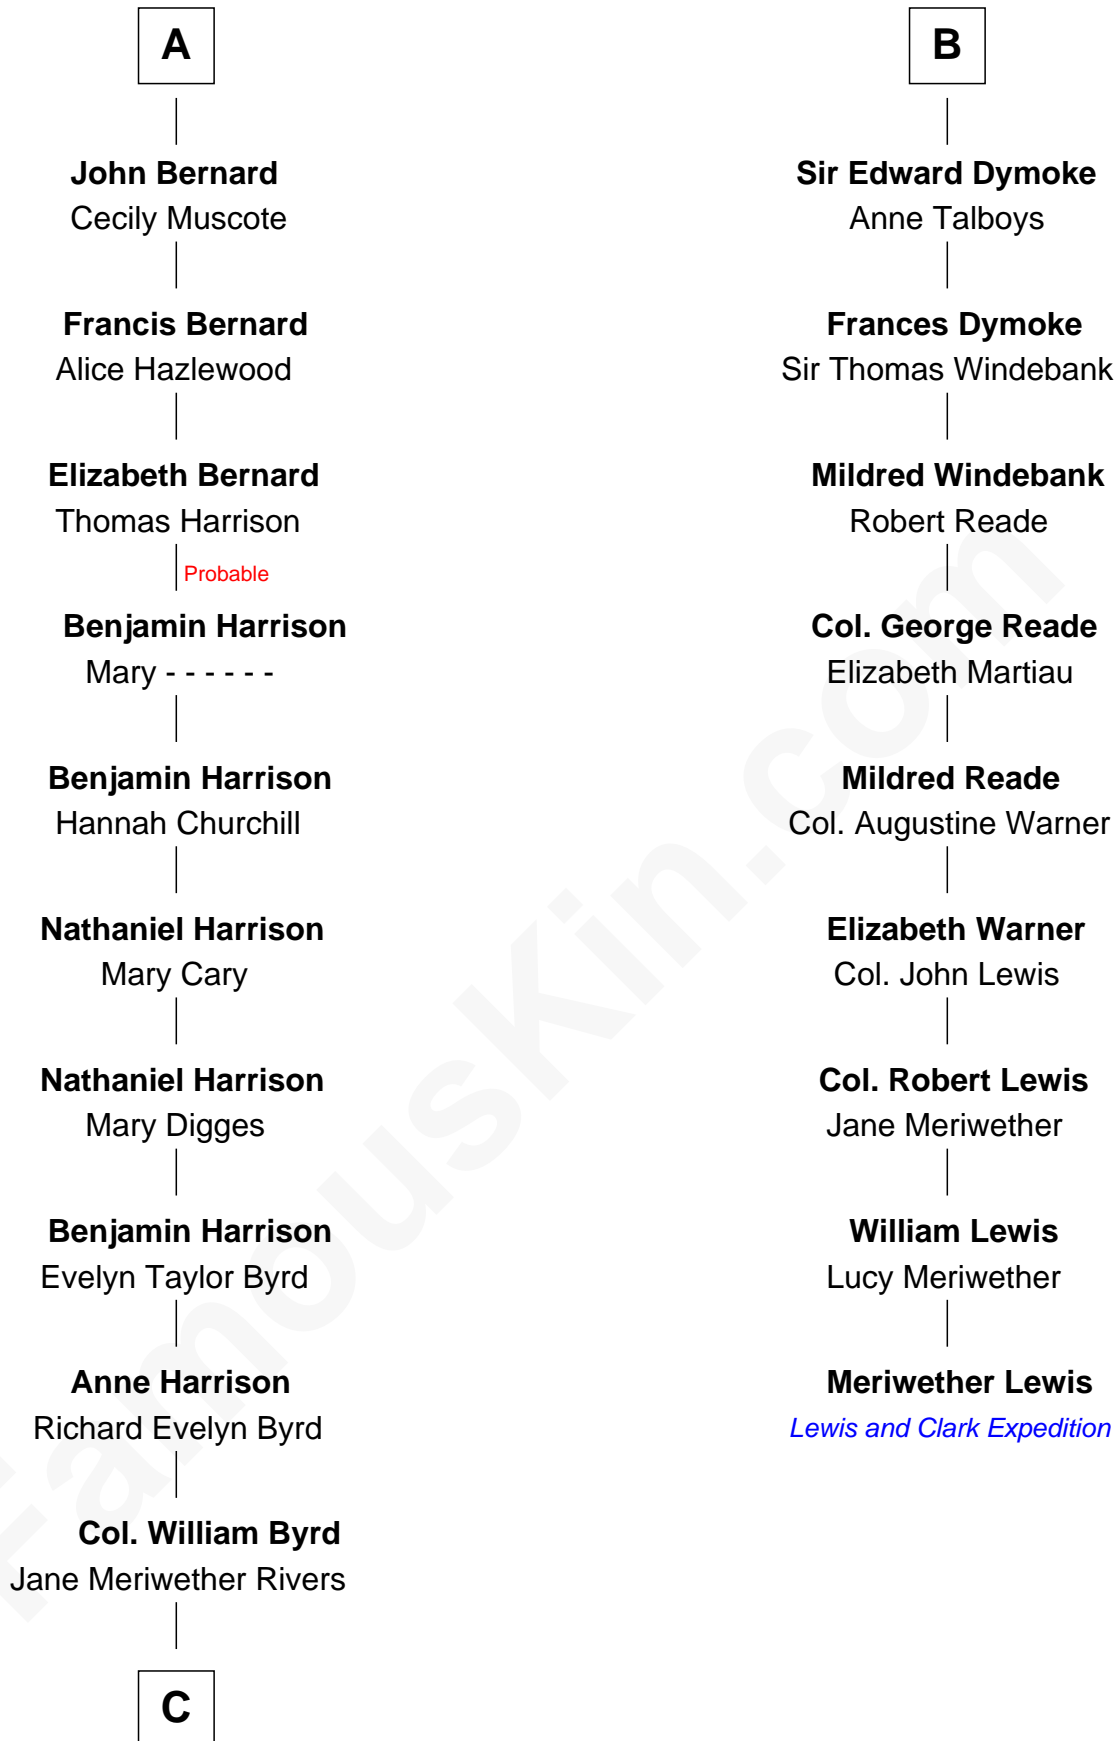

FamousKin.com
Relationship Chart of
Admiral Richard Byrd
Polar Explorer

15th cousin 3 times removed of
Meriwether Lewis
Lewis and Clark Expedition

C

Richard Evelyn Byrd
Eleanor Bolling Flood

Admiral Richard Byrd
Polar Explorer

FamousKin.com