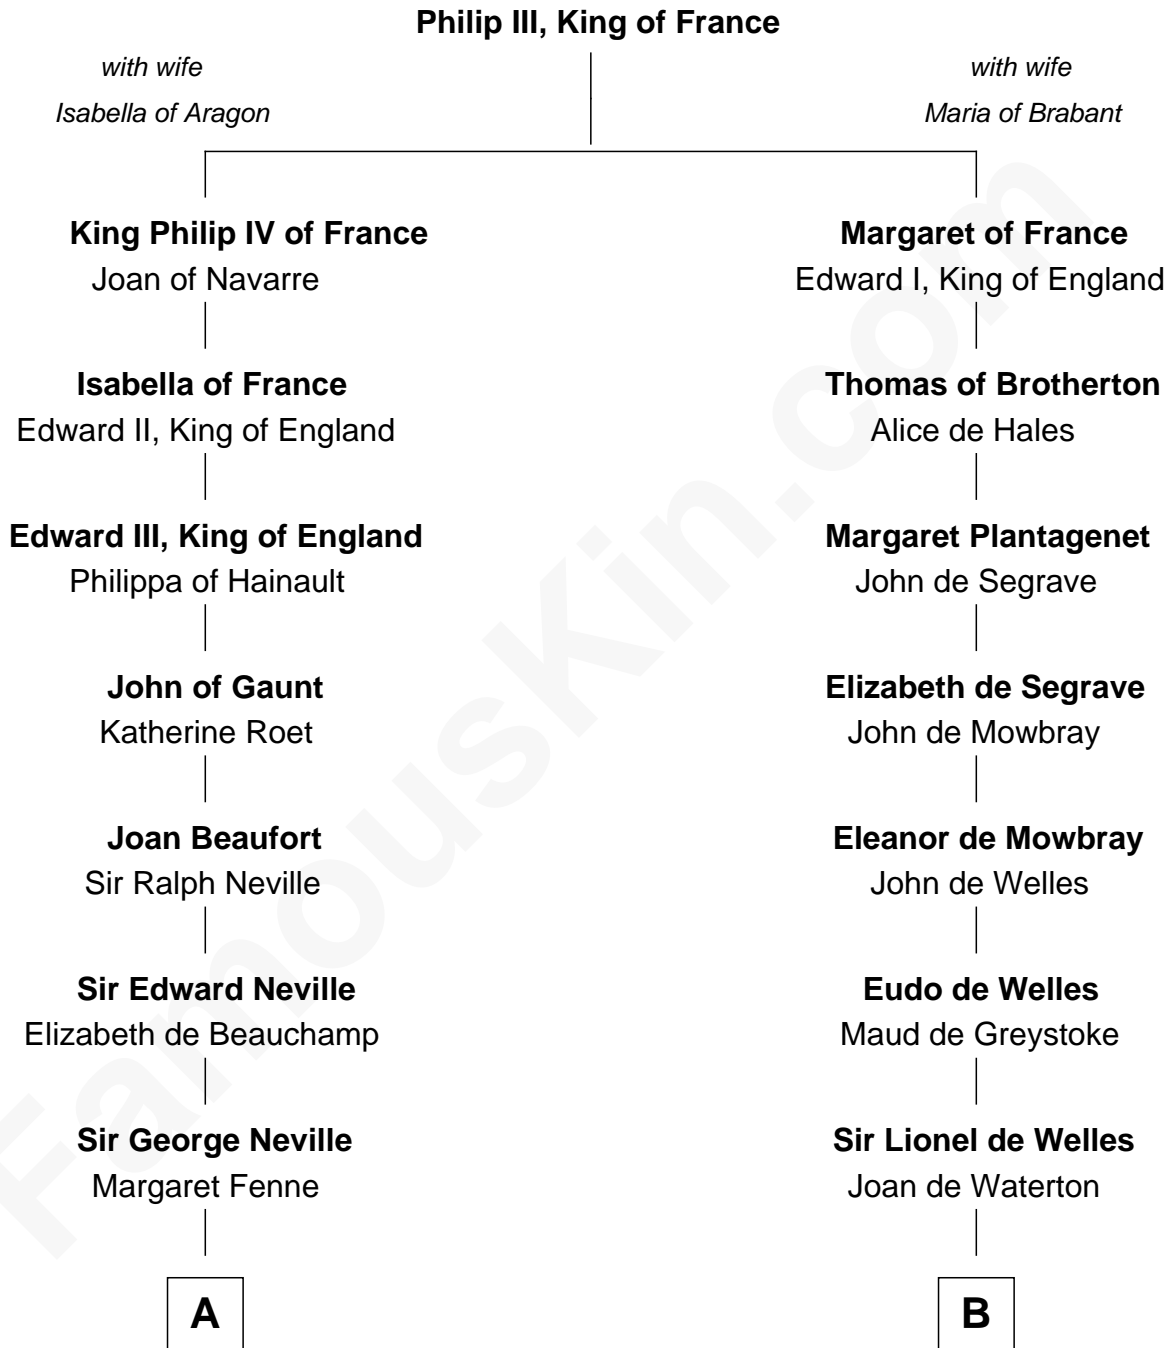

FamousKin.com
Relationship Chart of
Admiral Richard Byrd
Polar Explorer

17th cousin 3 times removed of
Meriwether Lewis
Lewis and Clark Expedition

C

Richard Evelyn Byrd

Anne Harrison

Col. William Byrd

Jane Meriwether Rivers

Richard Evelyn Byrd

Eleanor Bolling Flood

Admiral Richard Byrd

Polar Explorer

FamousKin.com