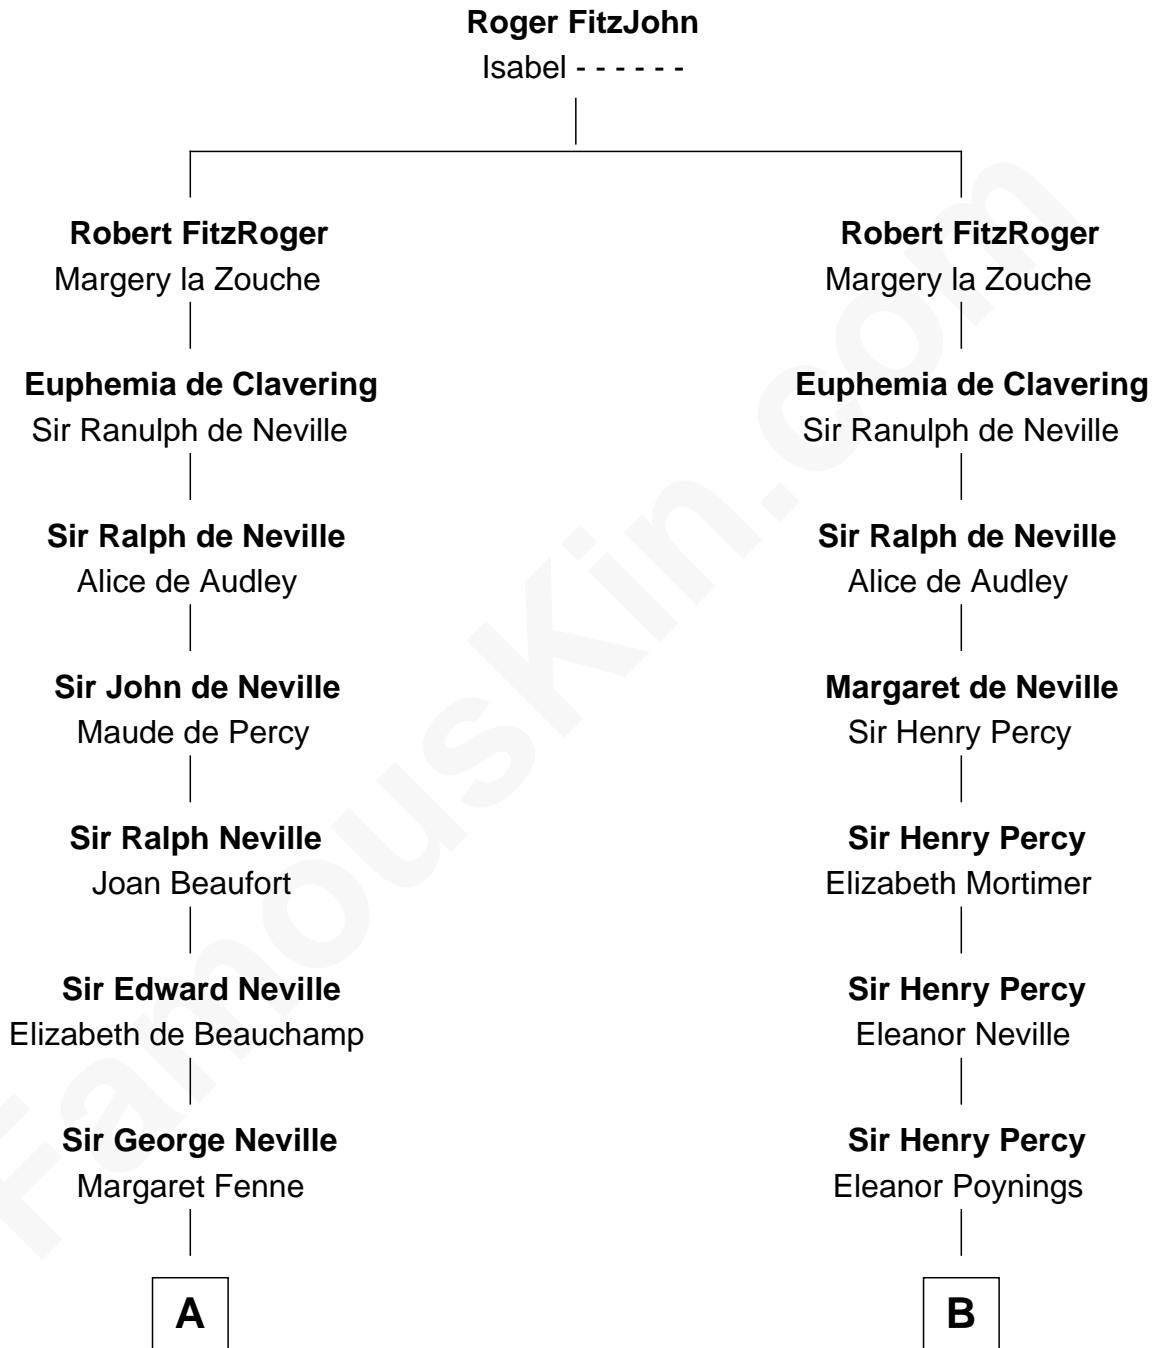

FamousKin.com
Relationship Chart of
Admiral Richard Byrd
Polar Explorer

17th cousin 3 times removed of
Meriwether Lewis
Lewis and Clark Expedition

C

Richard Evelyn Byrd

Anne Harrison

Col. William Byrd

Jane Meriwether Rivers

Richard Evelyn Byrd

Eleanor Bolling Flood

Admiral Richard Byrd

Polar Explorer

FamousKin.com