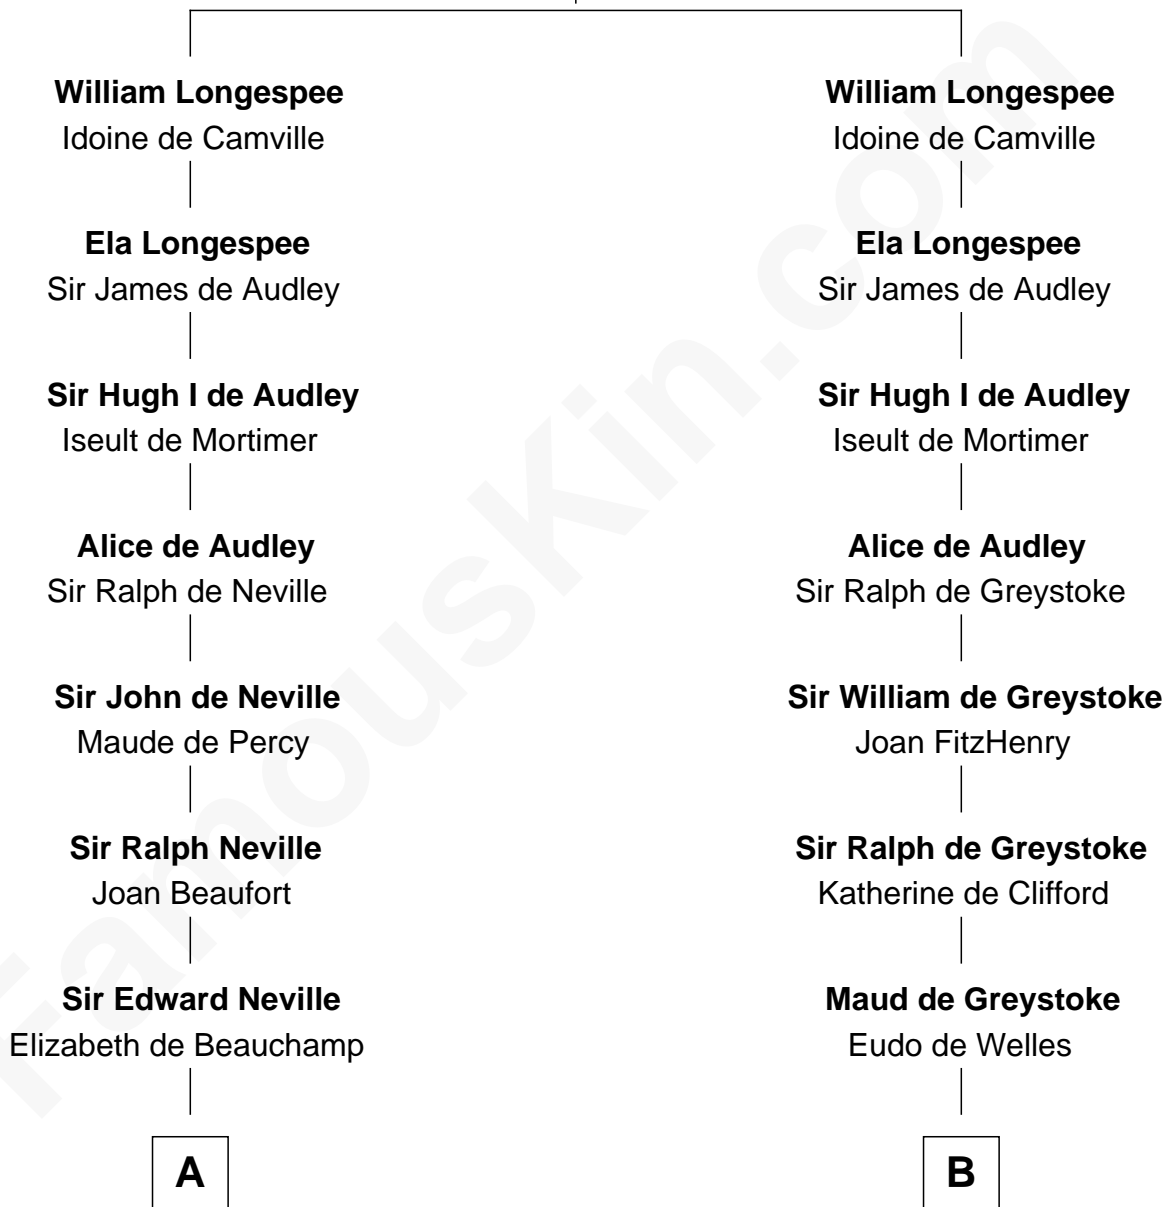

FamousKin.com
Relationship Chart of
Admiral Richard Byrd
Polar Explorer

18th cousin 3 times removed of
Meriwether Lewis
Lewis and Clark Expedition

Sir William Longespee
 Ela of Salisbury

C

Thomas Taylor Byrd
Mary Armistead

Richard Evelyn Byrd
Anne Harrison

Col. William Byrd
Jane Meriwether Rivers

Richard Evelyn Byrd
Eleanor Bolling Flood

Admiral Richard Byrd
Polar Explorer

D

William Lewis
Lucy Meriwether

Meriwether Lewis
Lewis and Clark Expedition