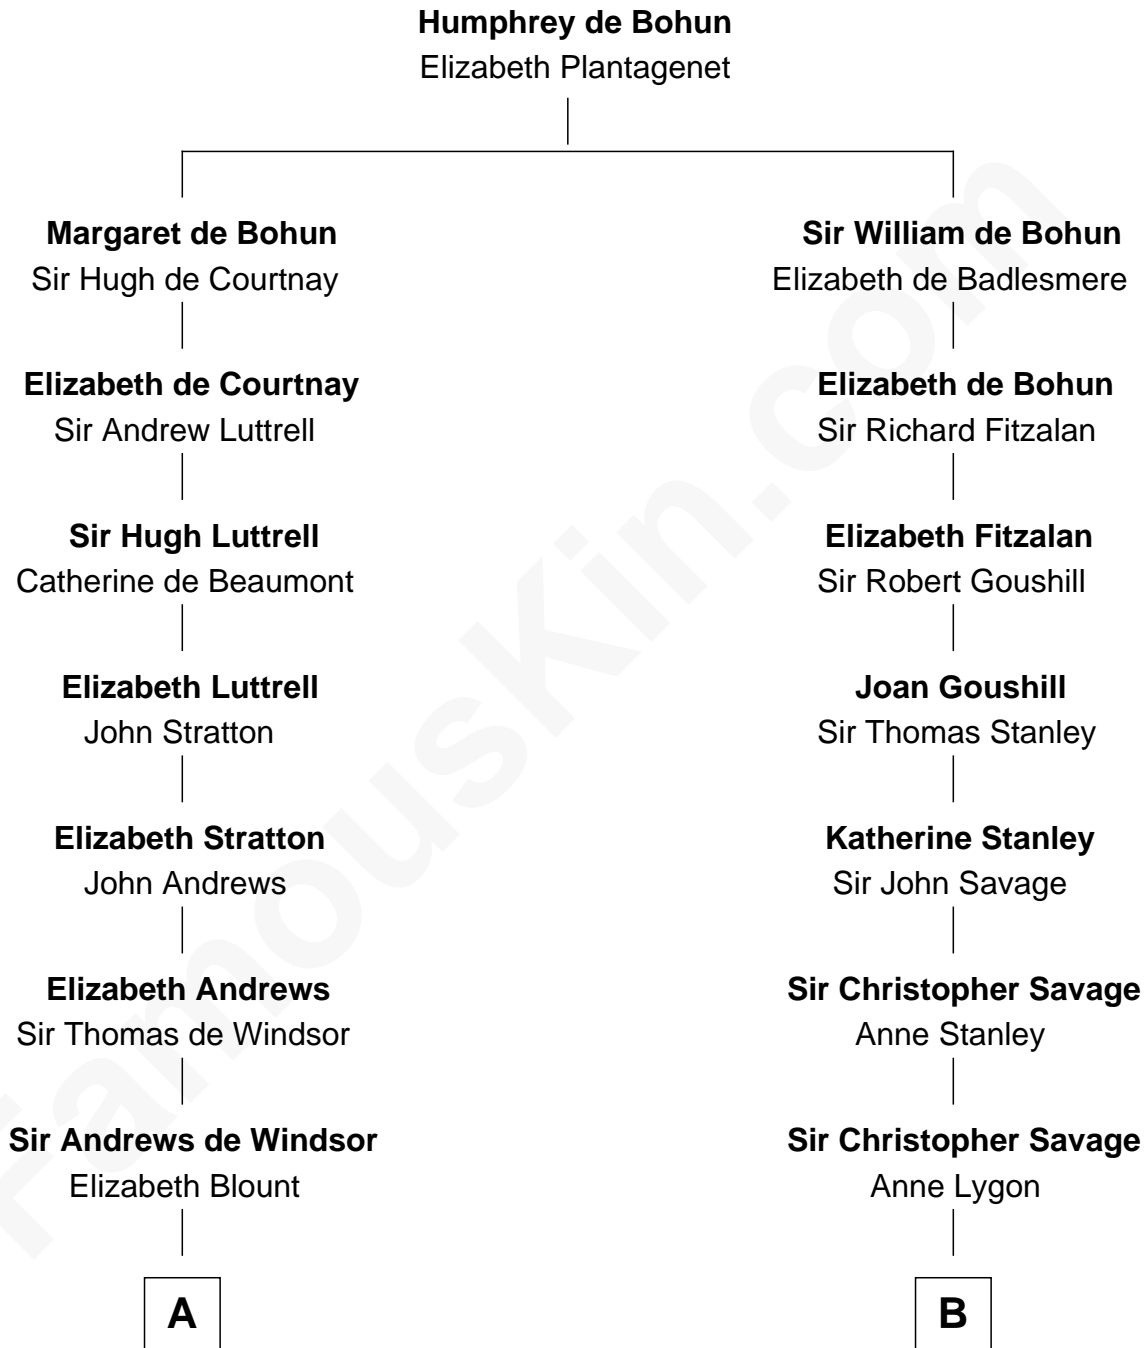

FamousKin.com
Relationship Chart of
Admiral Richard Byrd
Polar Explorer

15th cousin 3 times removed of
Meriwether Lewis
Lewis and Clark Expedition

C

Richard Evelyn Byrd
Eleanor Bolling Flood

Admiral Richard Byrd
Polar Explorer

FamousKin.com