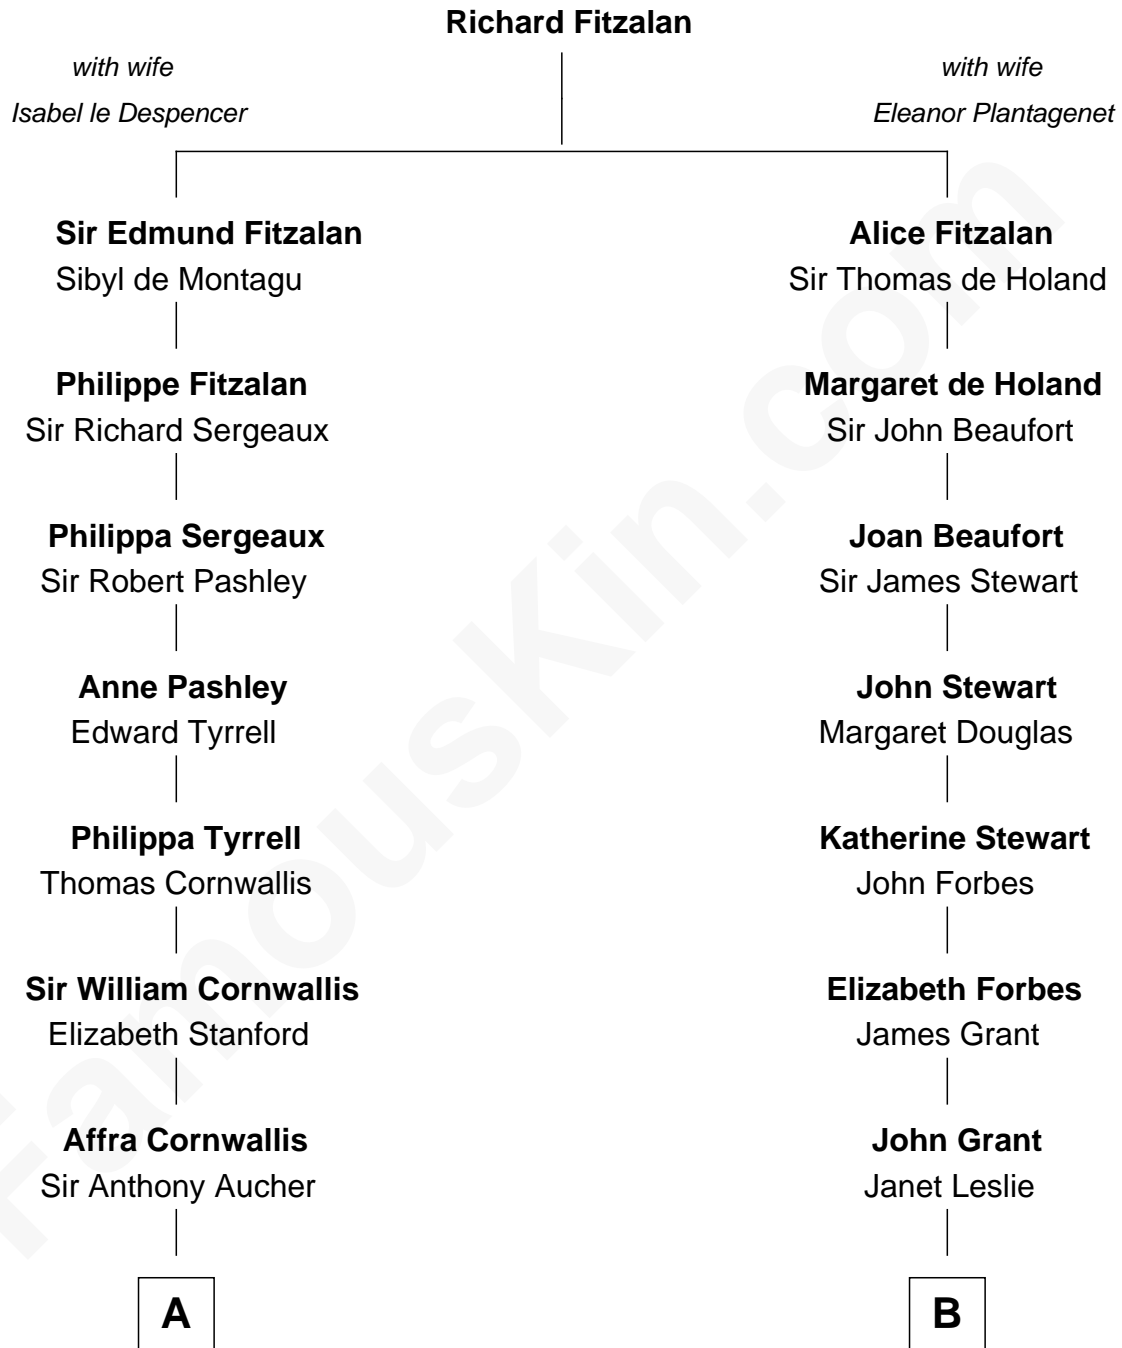

FamousKin.com
Relationship Chart of
Admiral Richard Byrd
Polar Explorer

16th cousin 5 times removed of

Lytton Strachey
Author and Co-Founder of Bloomsbury Group

C

Eliza Bolling West
Dr. Joel Walker Flood

Col. Henry De La Warr Flood
Mary Elizabeth Trent

Joel Walker Flood
Ella Faulkner

Eleanor Bolling Flood
Richard Evelyn Byrd

Admiral Richard Byrd
Polar Explorer

FamousKin.com