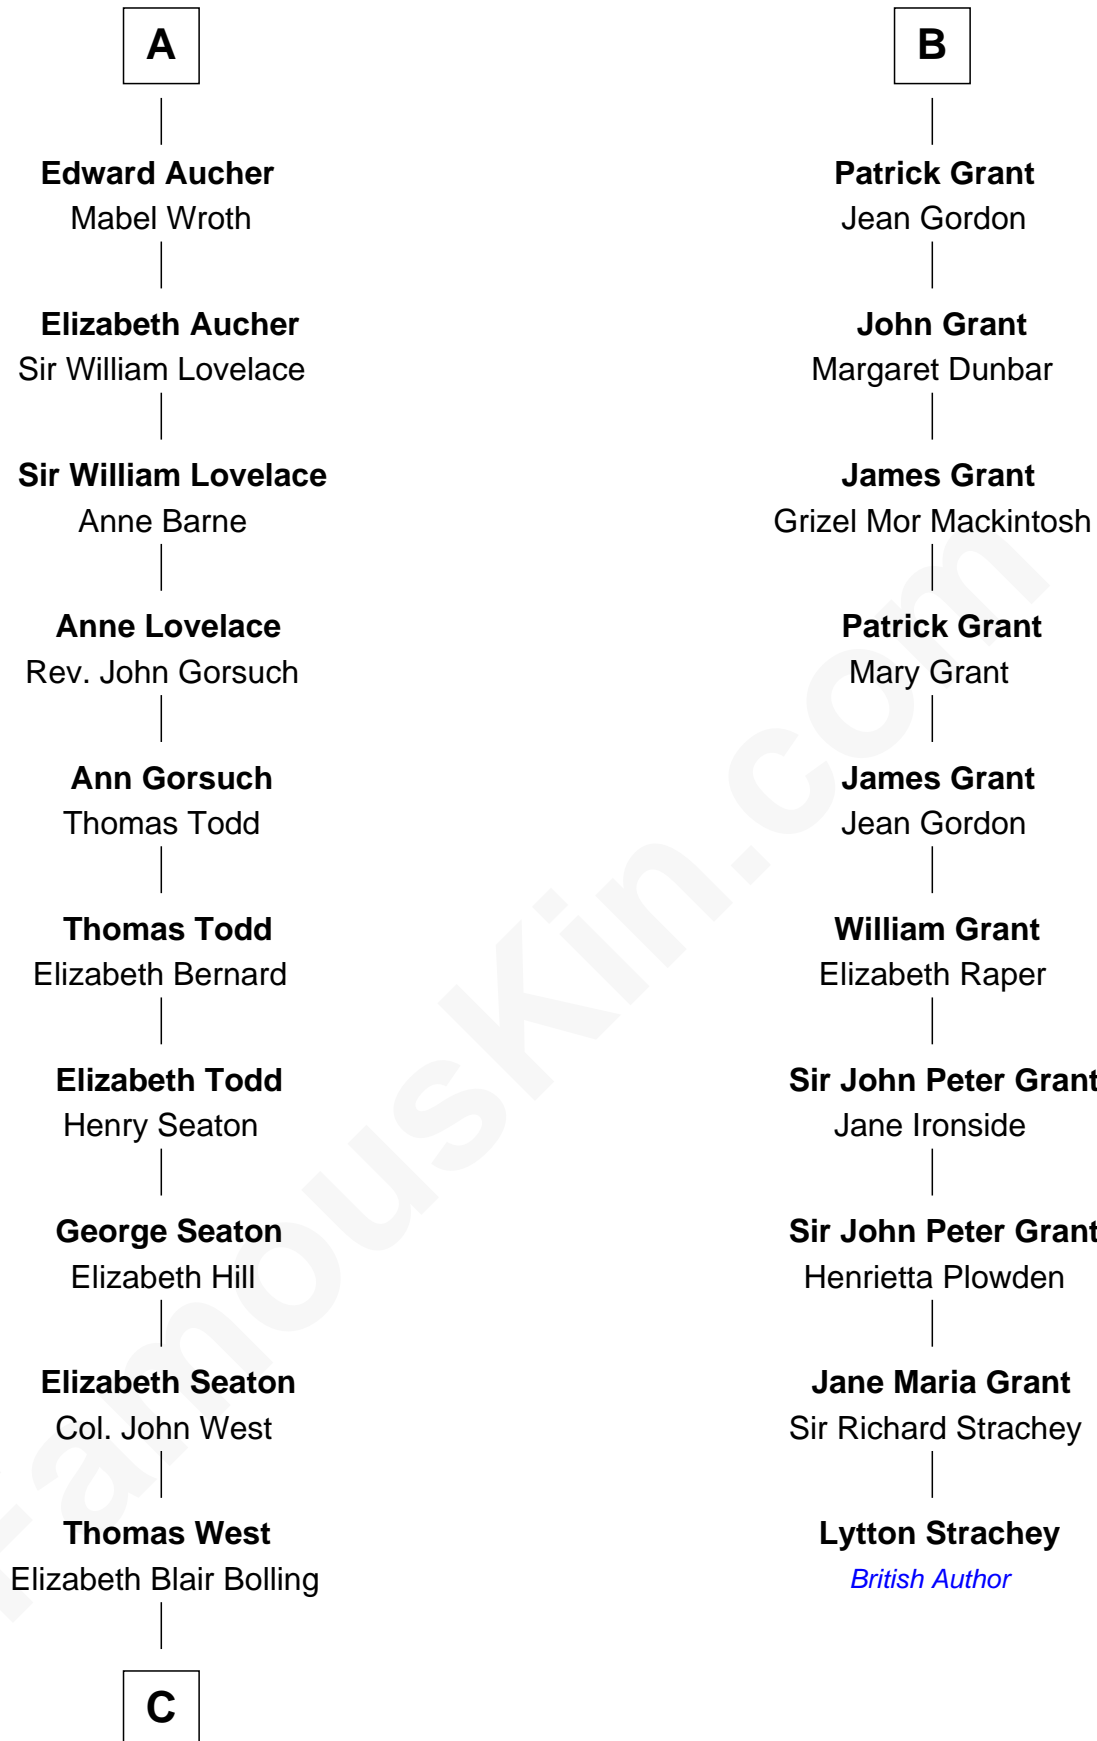

FamousKin.com
Relationship Chart of
Admiral Richard Byrd
Polar Explorer

16th cousin 5 times removed of

Lytton Strachey
Author and Co-Founder of Bloomsbury Group

C

Eliza Bolling West
Dr. Joel Walker Flood

Col. Henry De La Warr Flood
Mary Elizabeth Trent

Joel Walker Flood
Ella Faulkner

Eleanor Bolling Flood
Richard Evelyn Byrd

Admiral Richard Byrd
Polar Explorer

FamousKin.com