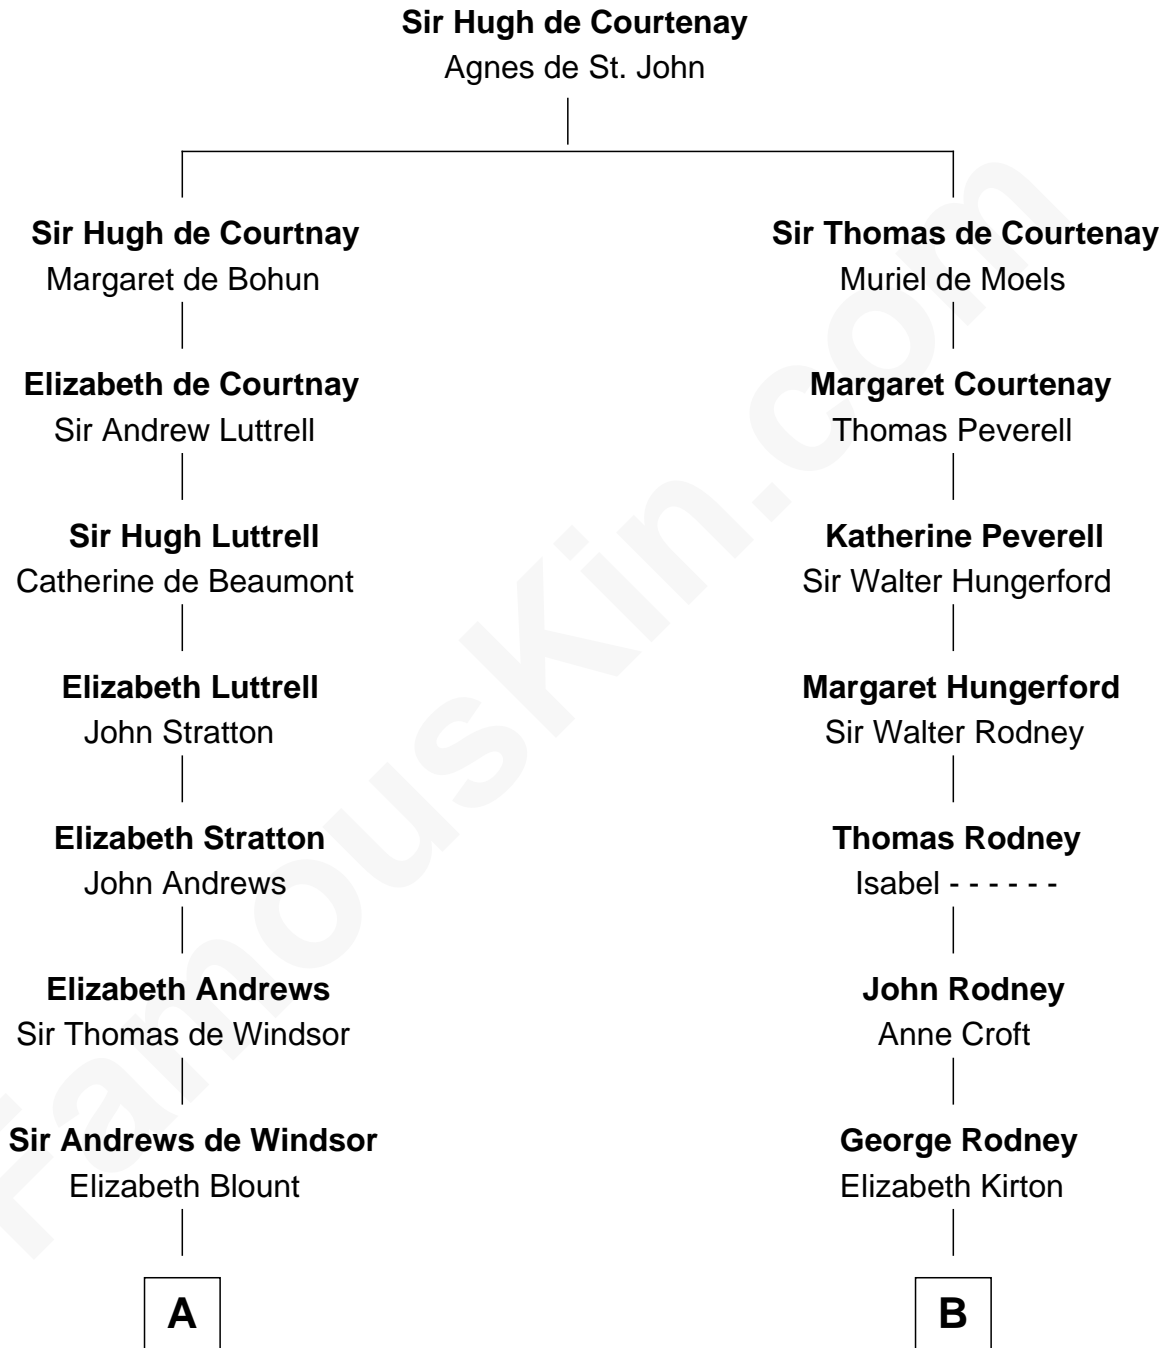

FamousKin.com
Relationship Chart of
Admiral Richard Byrd
Polar Explorer

16th cousin 2 times removed of

Lytton Strachey
Author and Co-Founder of Bloomsbury Group

C

Richard Evelyn Byrd

Eleanor Bolling Flood

Admiral Richard Byrd

Polar Explorer

FamousKin.com