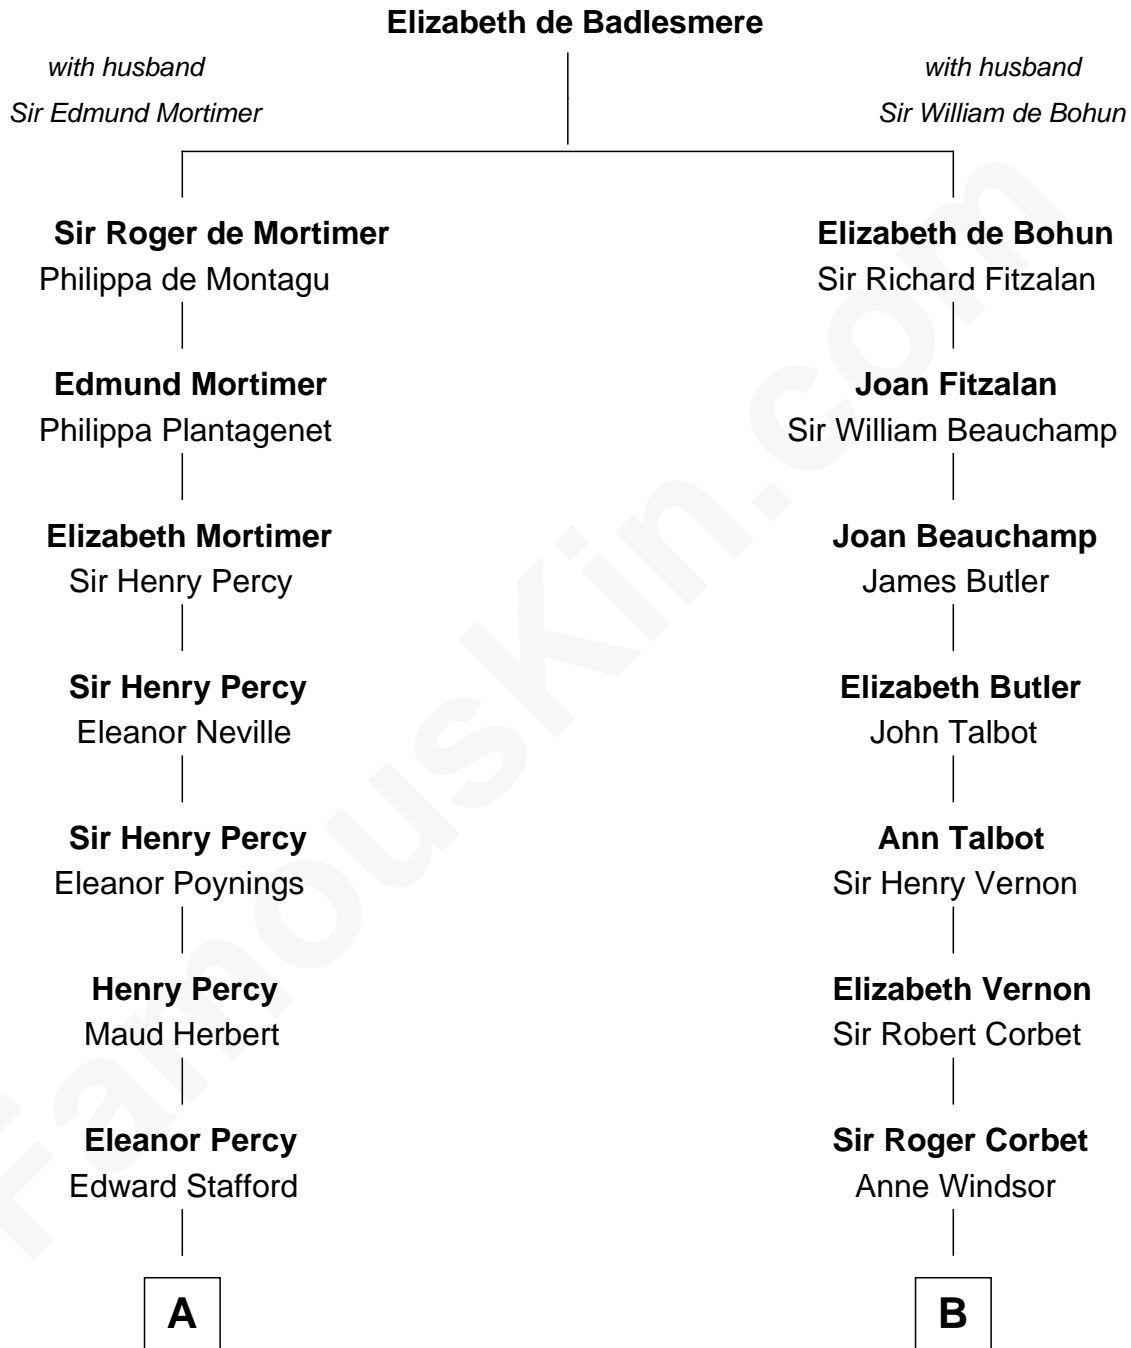

**FamousKin.com**  
**Relationship Chart of**  
**Admiral Richard Byrd**  
*Polar Explorer*

17th cousin 3 times removed of  
**Olivia De Havilland**  
*Movie Actress*

**C**

Richard Evelyn Byrd

Anne Harrison

Col. William Byrd

Jane Meriwether Rivers

Richard Evelyn Byrd

Eleanor Bolling Flood

Admiral Richard Byrd

*Polar Explorer*

FamousKin.com