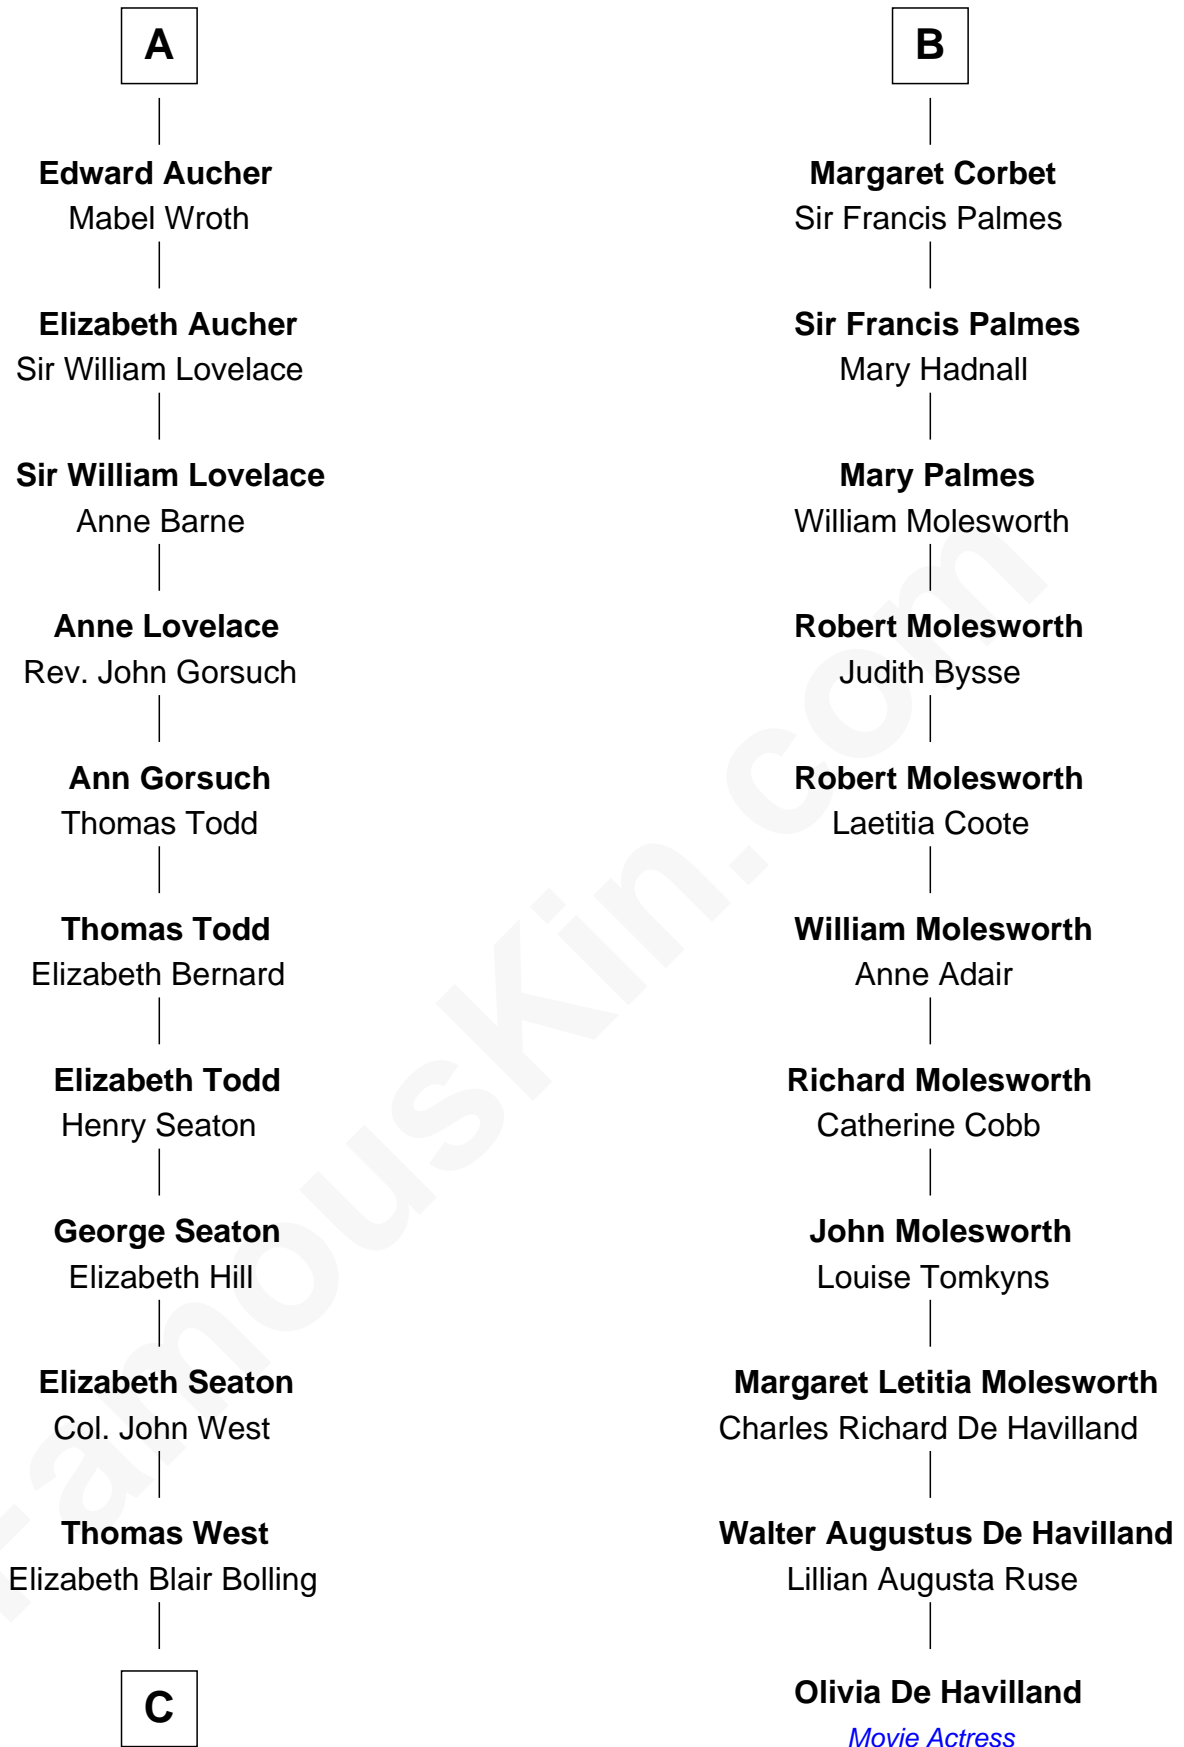

FamousKin.com
Relationship Chart of
Admiral Richard Byrd
Polar Explorer

17th cousin 4 times removed of

Olivia De Havilland
Movie Actress

C

Eliza Bolling West
Dr. Joel Walker Flood

Col. Henry De La Warr Flood
Mary Elizabeth Trent

Joel Walker Flood
Ella Faulkner

Eleanor Bolling Flood
Richard Evelyn Byrd

Admiral Richard Byrd
Polar Explorer

FamousKin.com