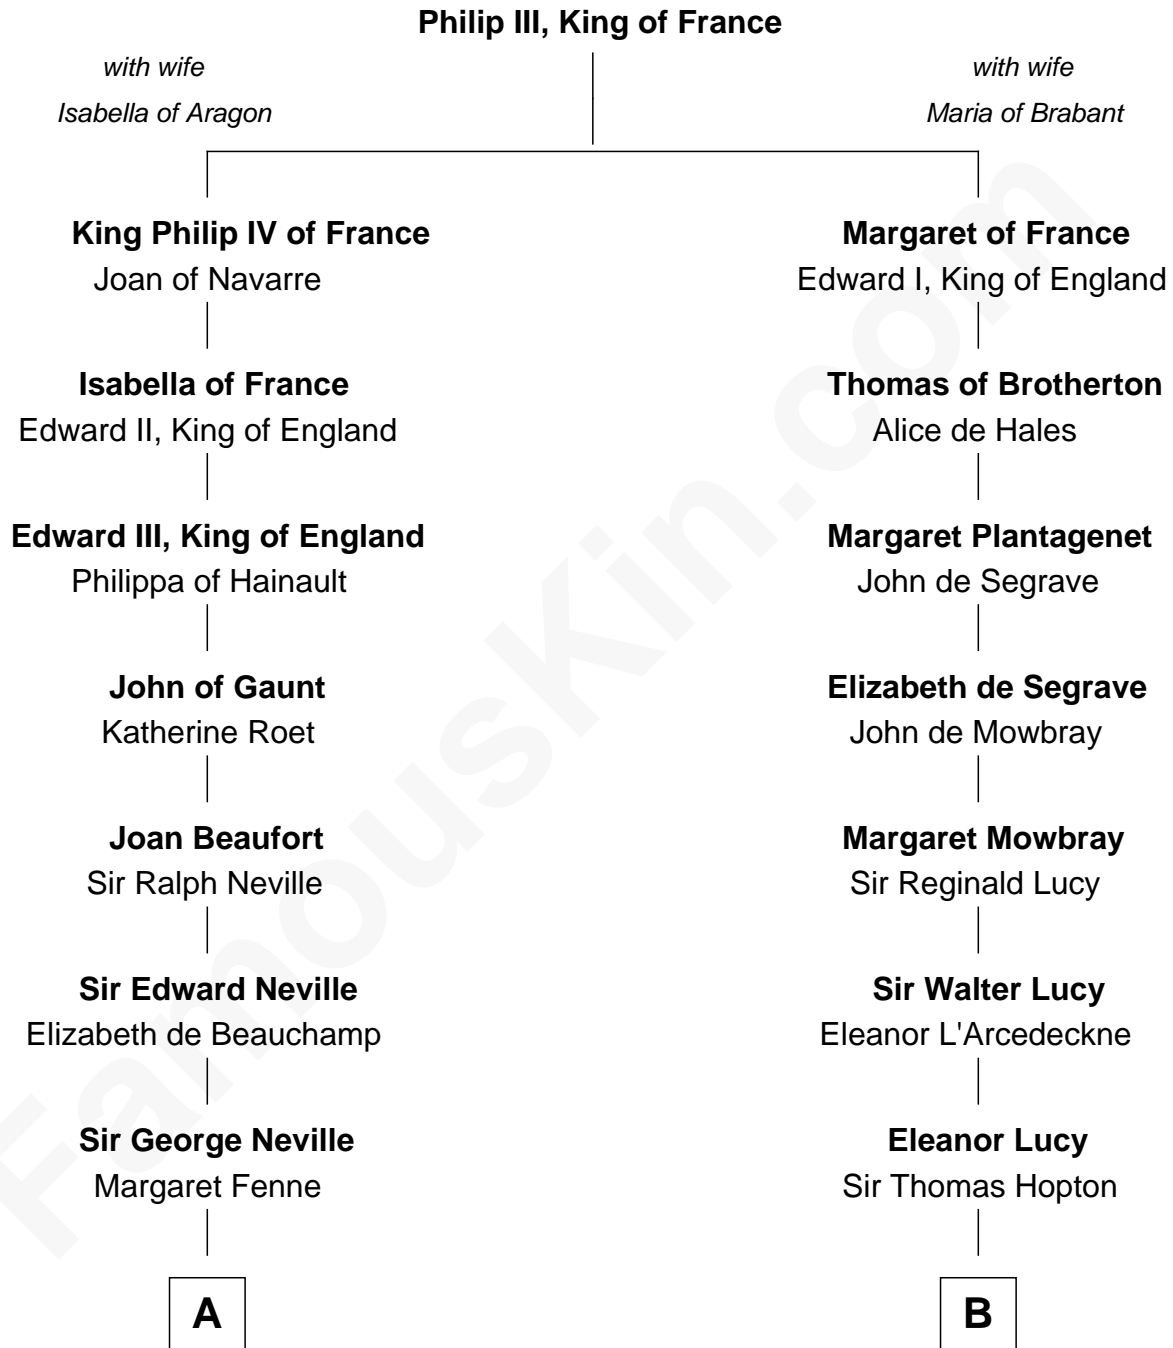

FamousKin.com
Relationship Chart of
Admiral Richard Byrd
Polar Explorer

20th cousin 1 time removed of
Olivia De Havilland
Movie Actress

C

Richard Evelyn Byrd

Anne Harrison

Col. William Byrd
Jane Meriwether Rivers

Richard Evelyn Byrd
Eleanor Bolling Flood

Admiral Richard Byrd
Polar Explorer

D

Richard Molesworth

Catherine Cobb

John Molesworth
Louise Tomkyns

Margaret Letitia Molesworth
Charles Richard De Havilland

Walter Augustus De Havilland
Lillian Augusta Ruse