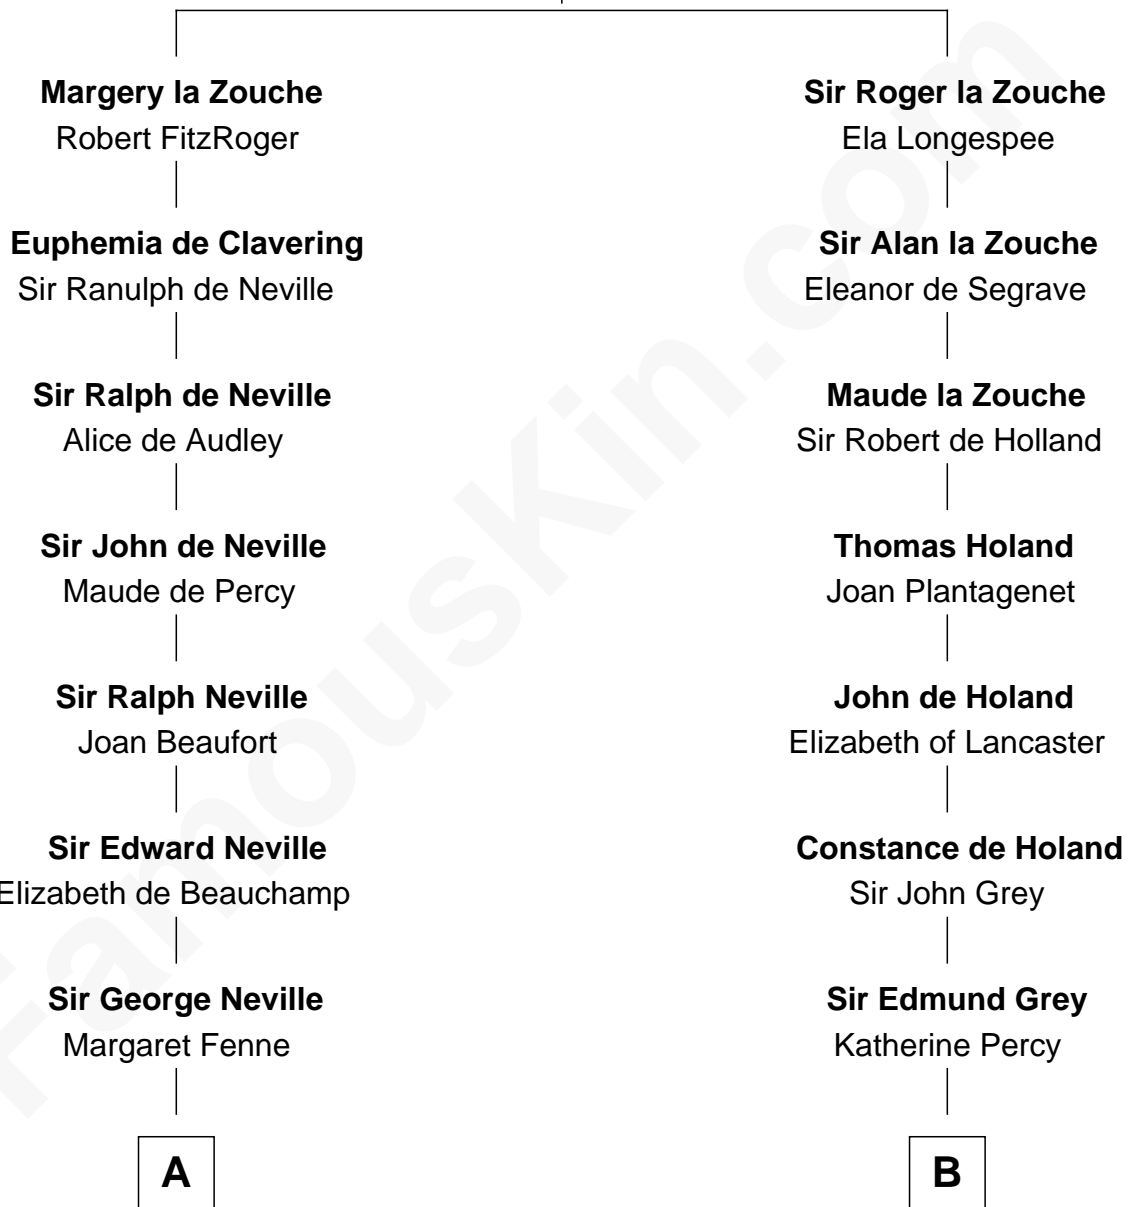

FamousKin.com
Relationship Chart of
Admiral Richard Byrd
Polar Explorer

15th cousin 5 times removed of

George Clinton
4th U.S. Vice President

Alan la Zouche
 Ellen de Quincy

C

Richard Evelyn Byrd

Anne Harrison

Col. William Byrd

Jane Meriwether Rivers

Richard Evelyn Byrd

Eleanor Bolling Flood

Admiral Richard Byrd

Polar Explorer

FamousKin.com