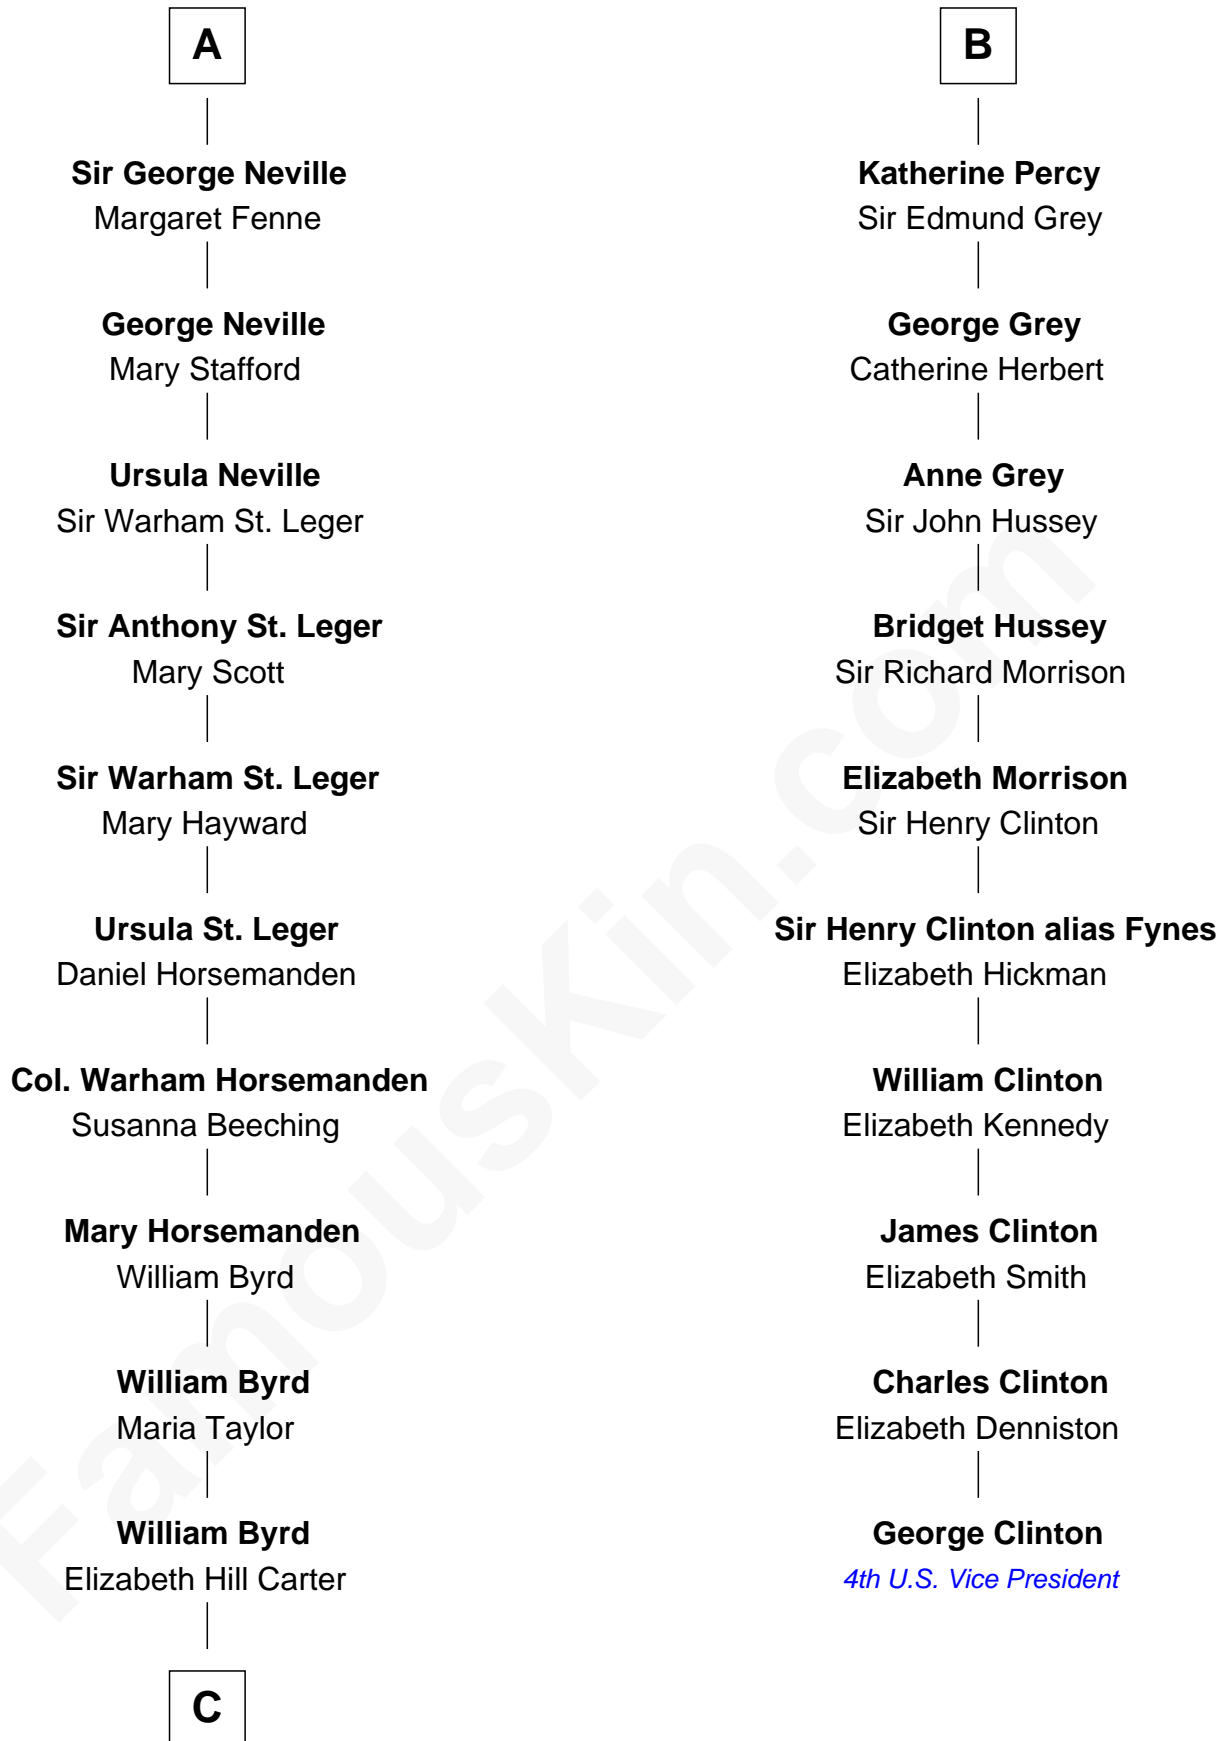

**FamousKin.com**  
**Relationship Chart of**  
**Admiral Richard Byrd**  
*Polar Explorer*

16th cousin 5 times removed of

**George Clinton**  
*4th U.S. Vice President*

**C**

—  
**Thomas Taylor Byrd**

Mary Armistead

—  
**Richard Evelyn Byrd**

Anne Harrison

—  
**Col. William Byrd**

Jane Meriwether Rivers

—  
**Richard Evelyn Byrd**

Eleanor Bolling Flood

—  
**Admiral Richard Byrd**

*Polar Explorer*