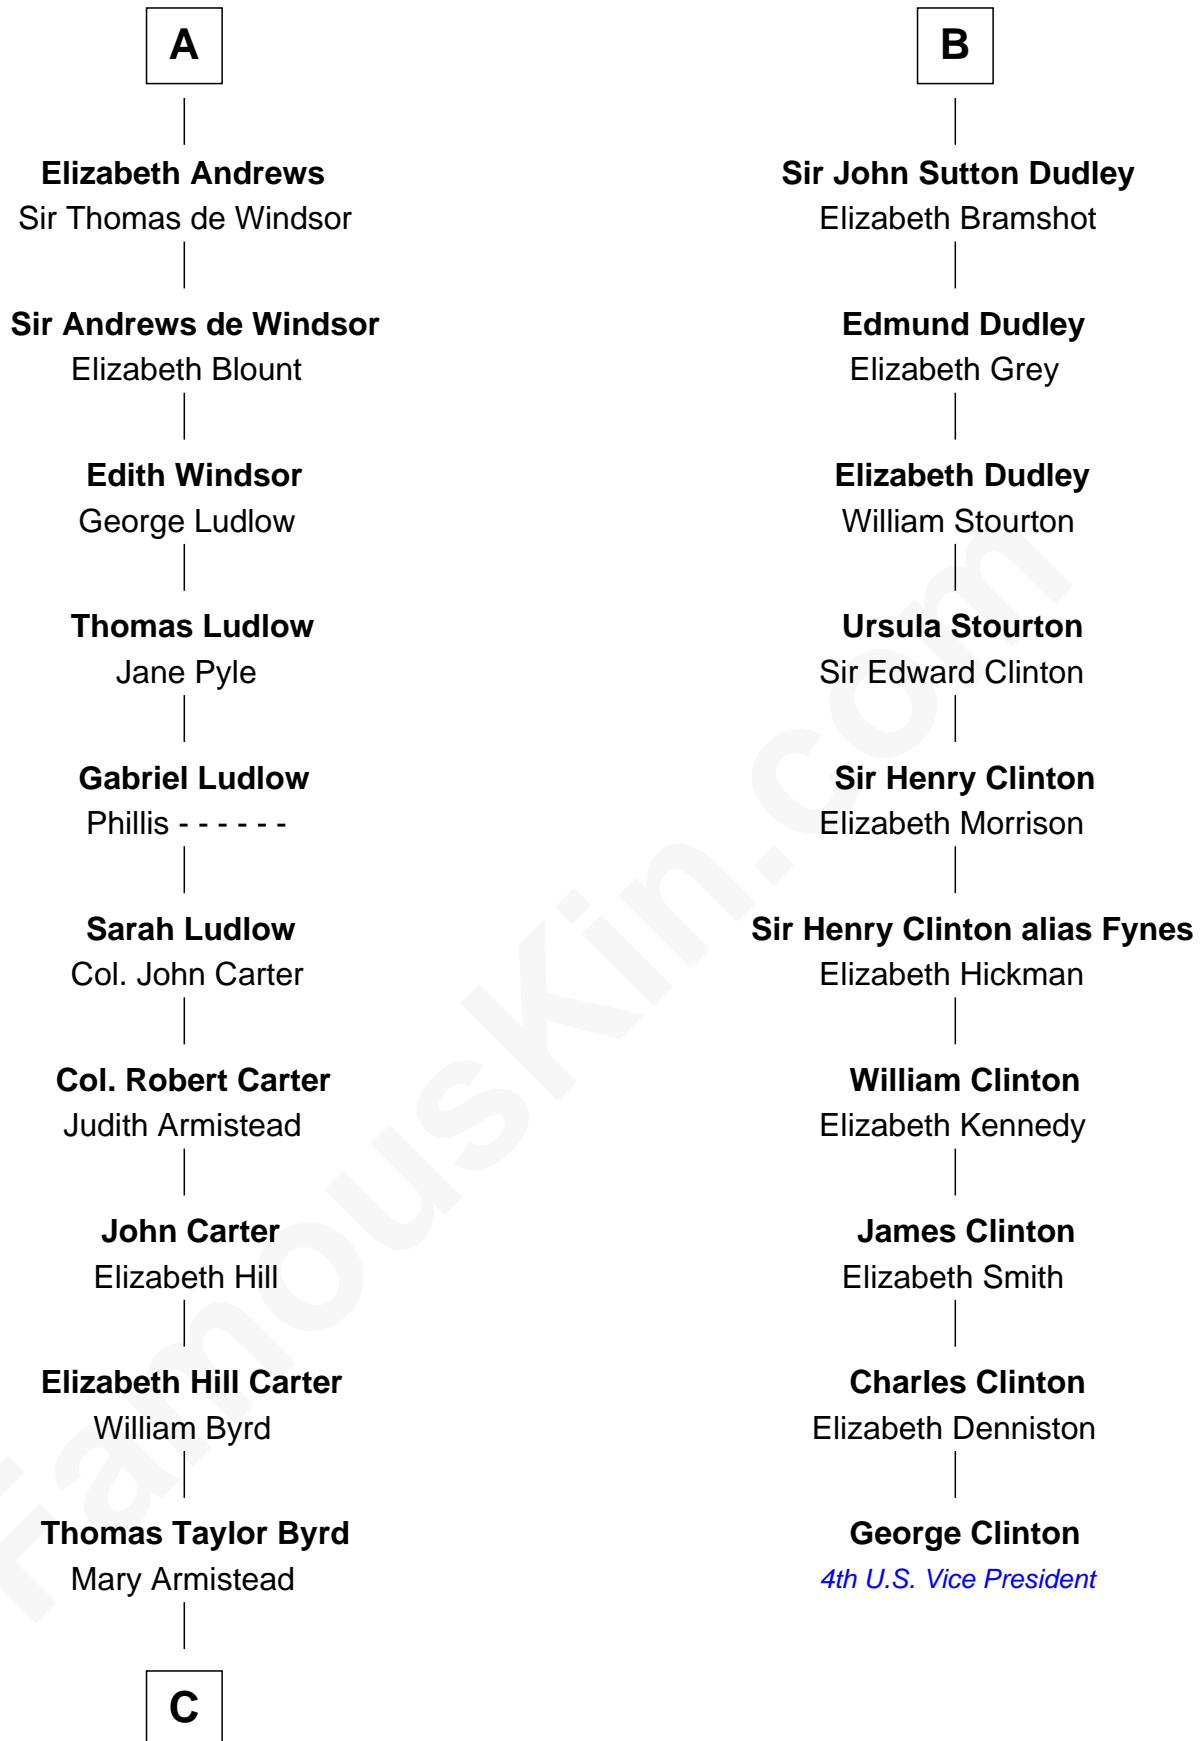

FamousKin.com
Relationship Chart of
Admiral Richard Byrd
Polar Explorer

16th cousin 4 times removed of
George Clinton
4th U.S. Vice President

Sir Hugh le Despencer
 Aveline Basset

C

Richard Evelyn Byrd

Anne Harrison

Col. William Byrd
Jane Meriwether Rivers

Richard Evelyn Byrd
Eleanor Bolling Flood

Admiral Richard Byrd

Polar Explorer

FamousKin.com