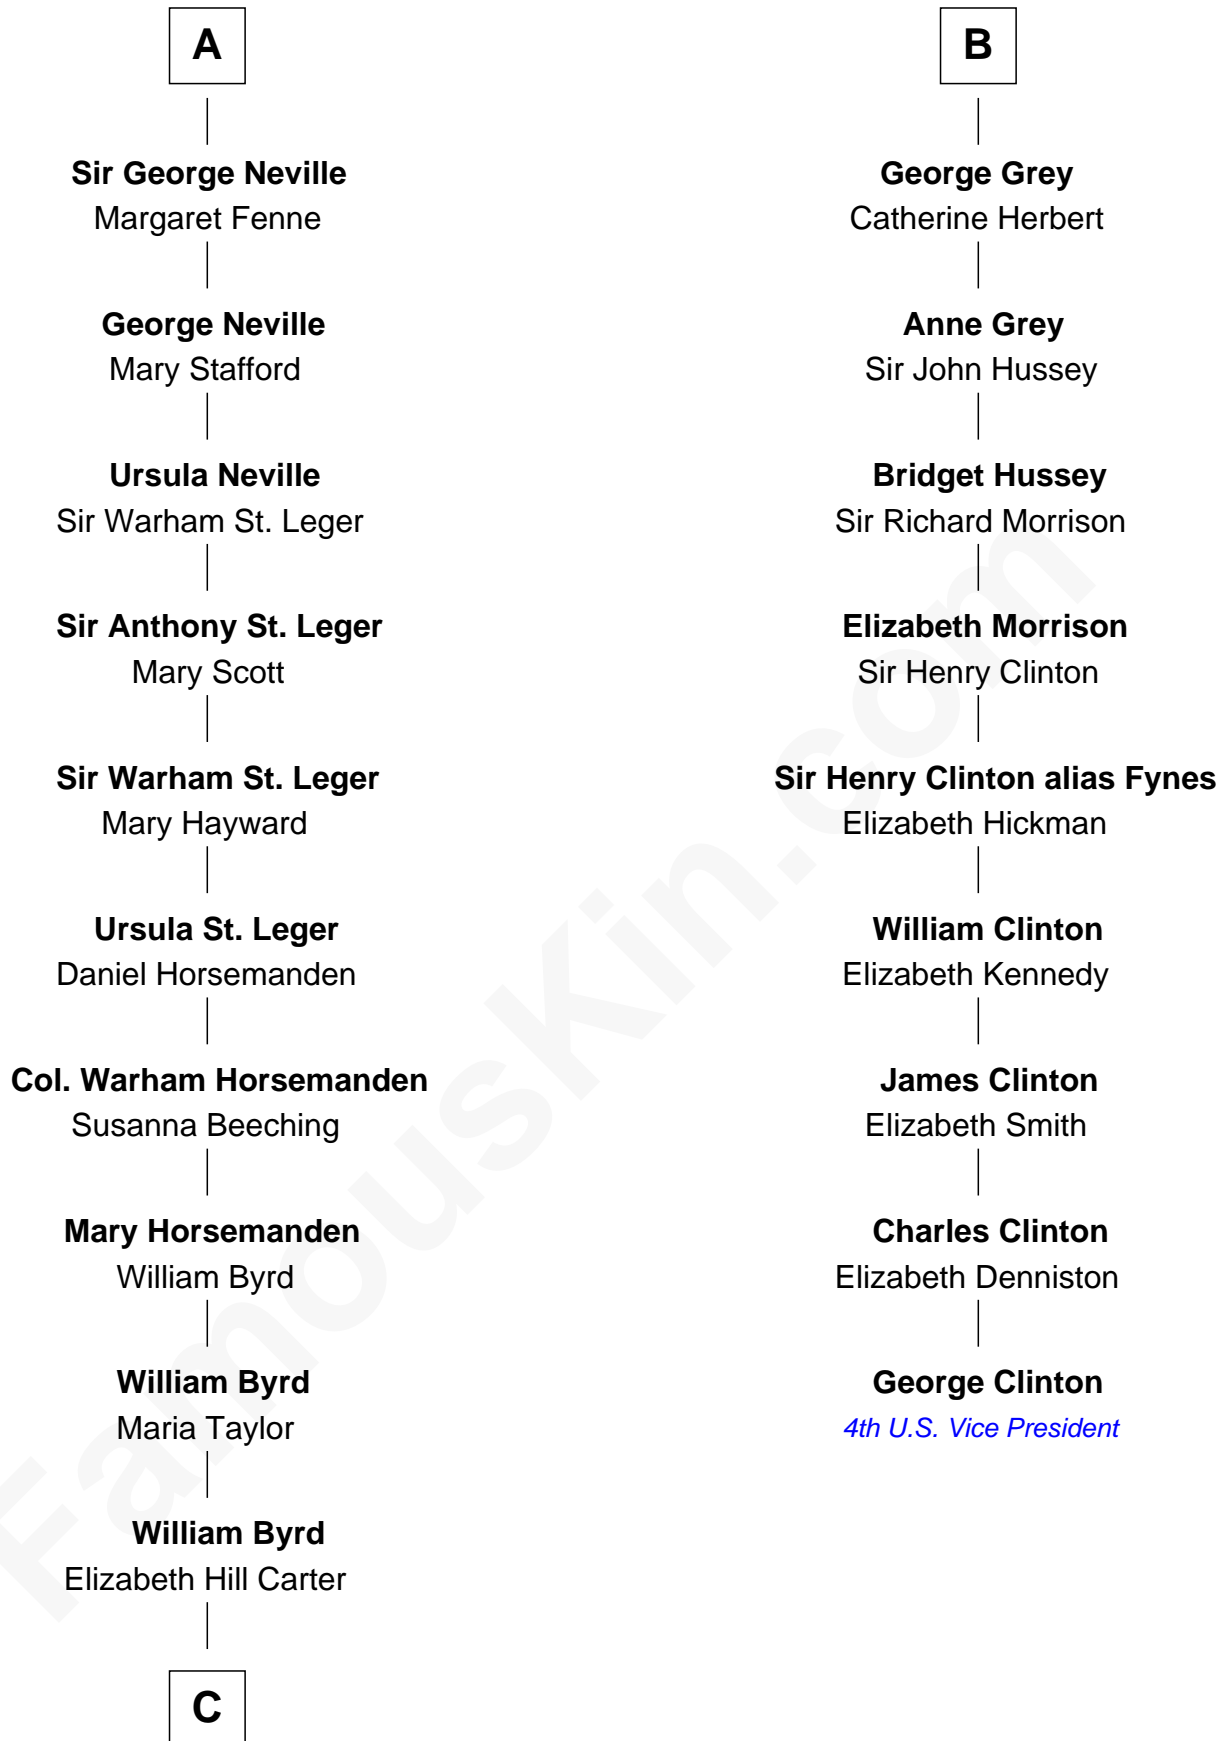

FamousKin.com
Relationship Chart of
Admiral Richard Byrd
Polar Explorer

15th cousin 6 times removed of
George Clinton
4th U.S. Vice President

Robert I, Count of Artois
 Matilda of Brabant

C

—
Thomas Taylor Byrd

Mary Armistead

—
Richard Evelyn Byrd

Anne Harrison

—
Col. William Byrd
Jane Meriwether Rivers

—
Richard Evelyn Byrd

Eleanor Bolling Flood

—
Admiral Richard Byrd

Polar Explorer