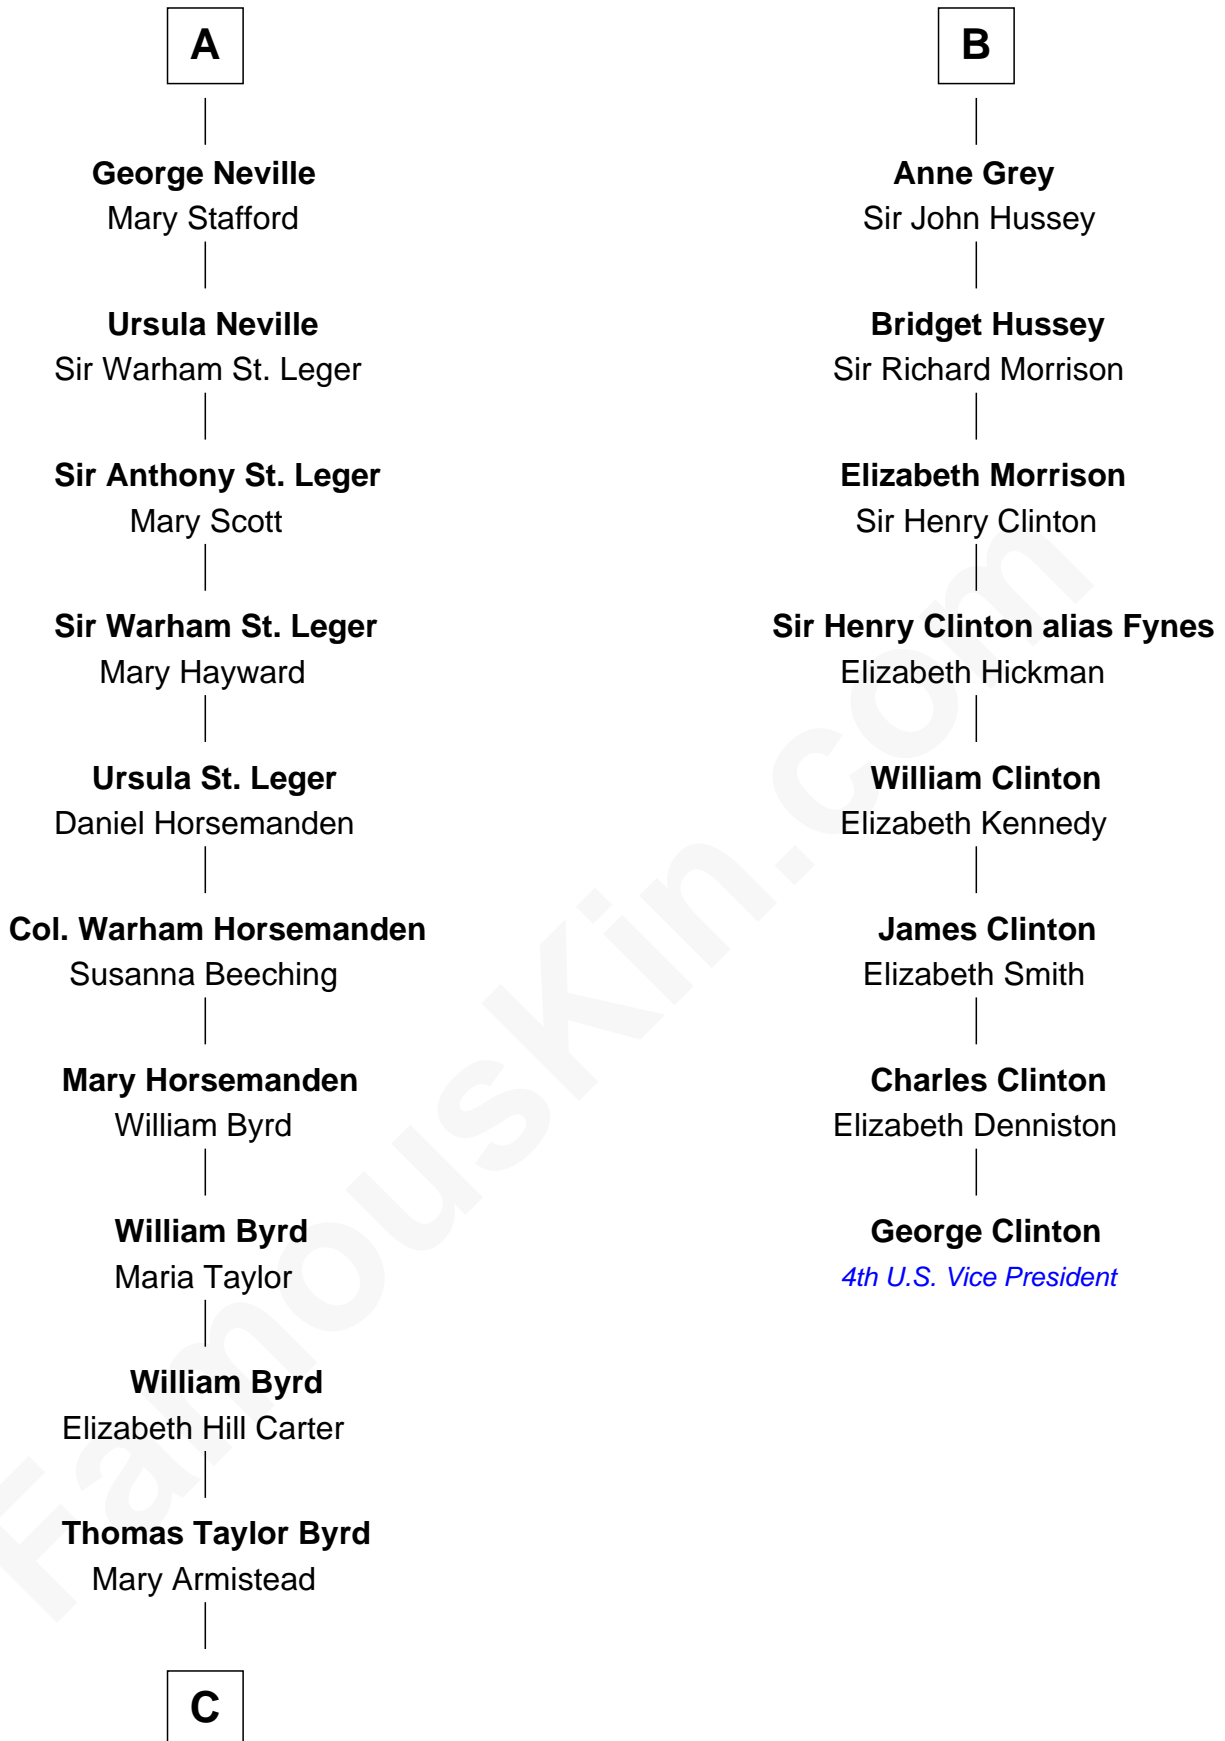

FamousKin.com
Relationship Chart of
Admiral Richard Byrd
Polar Explorer

14th cousin 6 times removed of
George Clinton
4th U.S. Vice President

C

Richard Evelyn Byrd

Anne Harrison

Col. William Byrd
Jane Meriwether Rivers

Richard Evelyn Byrd
Eleanor Bolling Flood

Admiral Richard Byrd

Polar Explorer

FamousKin.com