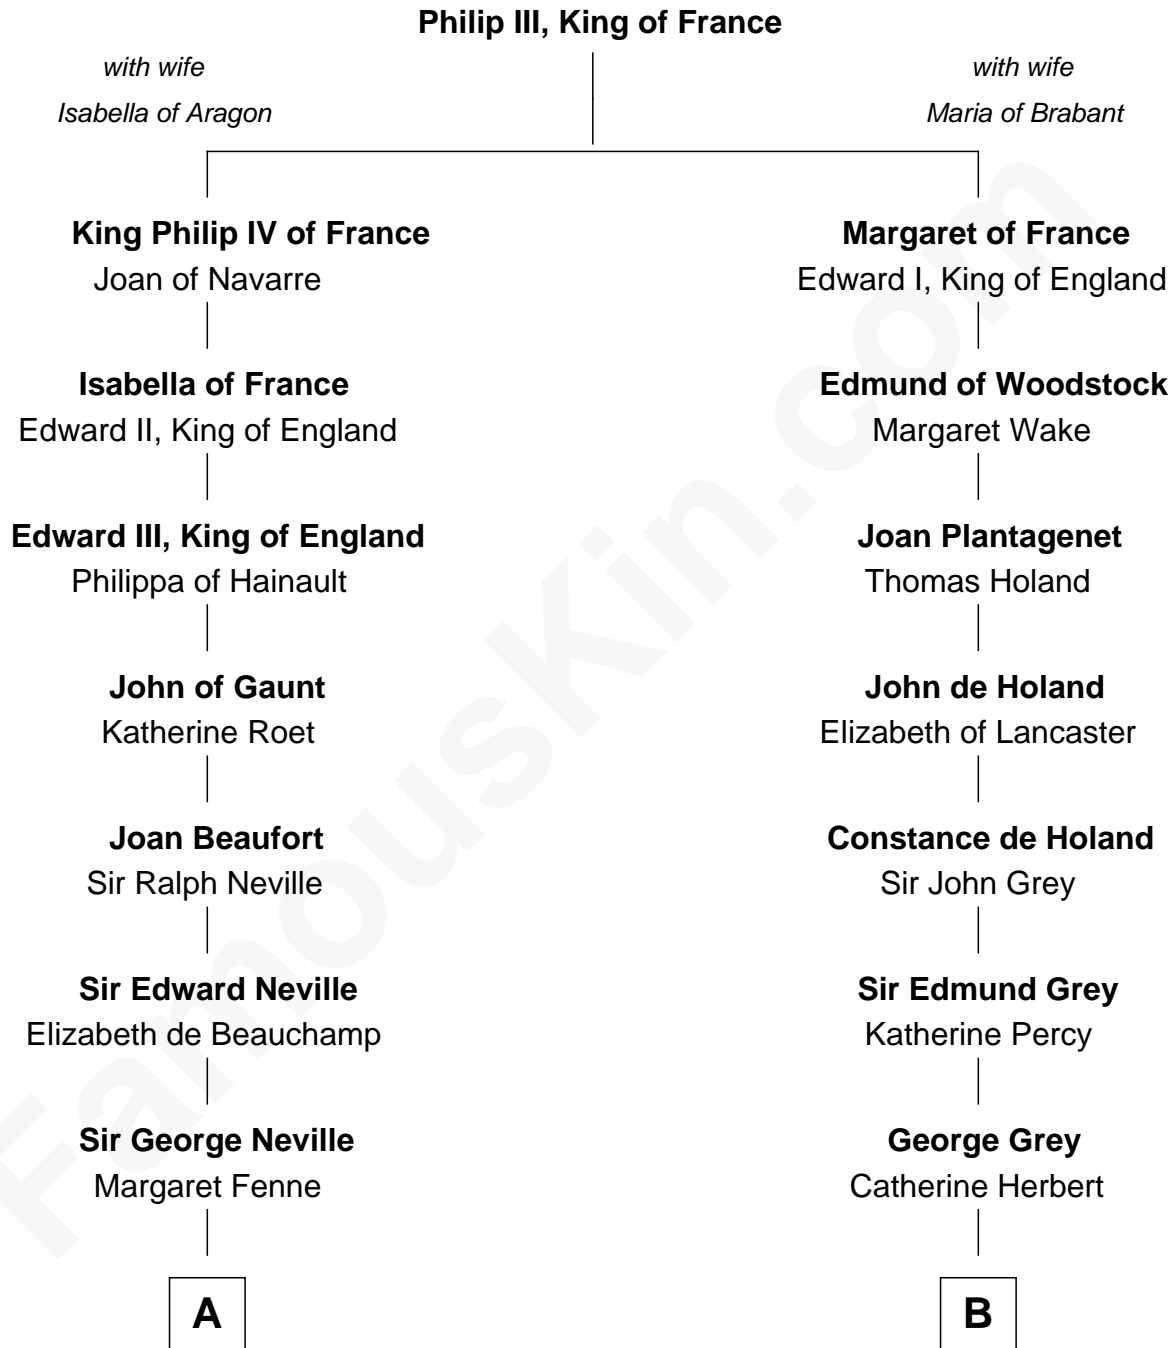

FamousKin.com
Relationship Chart of
Admiral Richard Byrd
Polar Explorer

14th cousin 6 times removed of
George Clinton
4th U.S. Vice President

C

Richard Evelyn Byrd

Anne Harrison

Col. William Byrd
Jane Meriwether Rivers

Richard Evelyn Byrd
Eleanor Bolling Flood

Admiral Richard Byrd

Polar Explorer

FamousKin.com