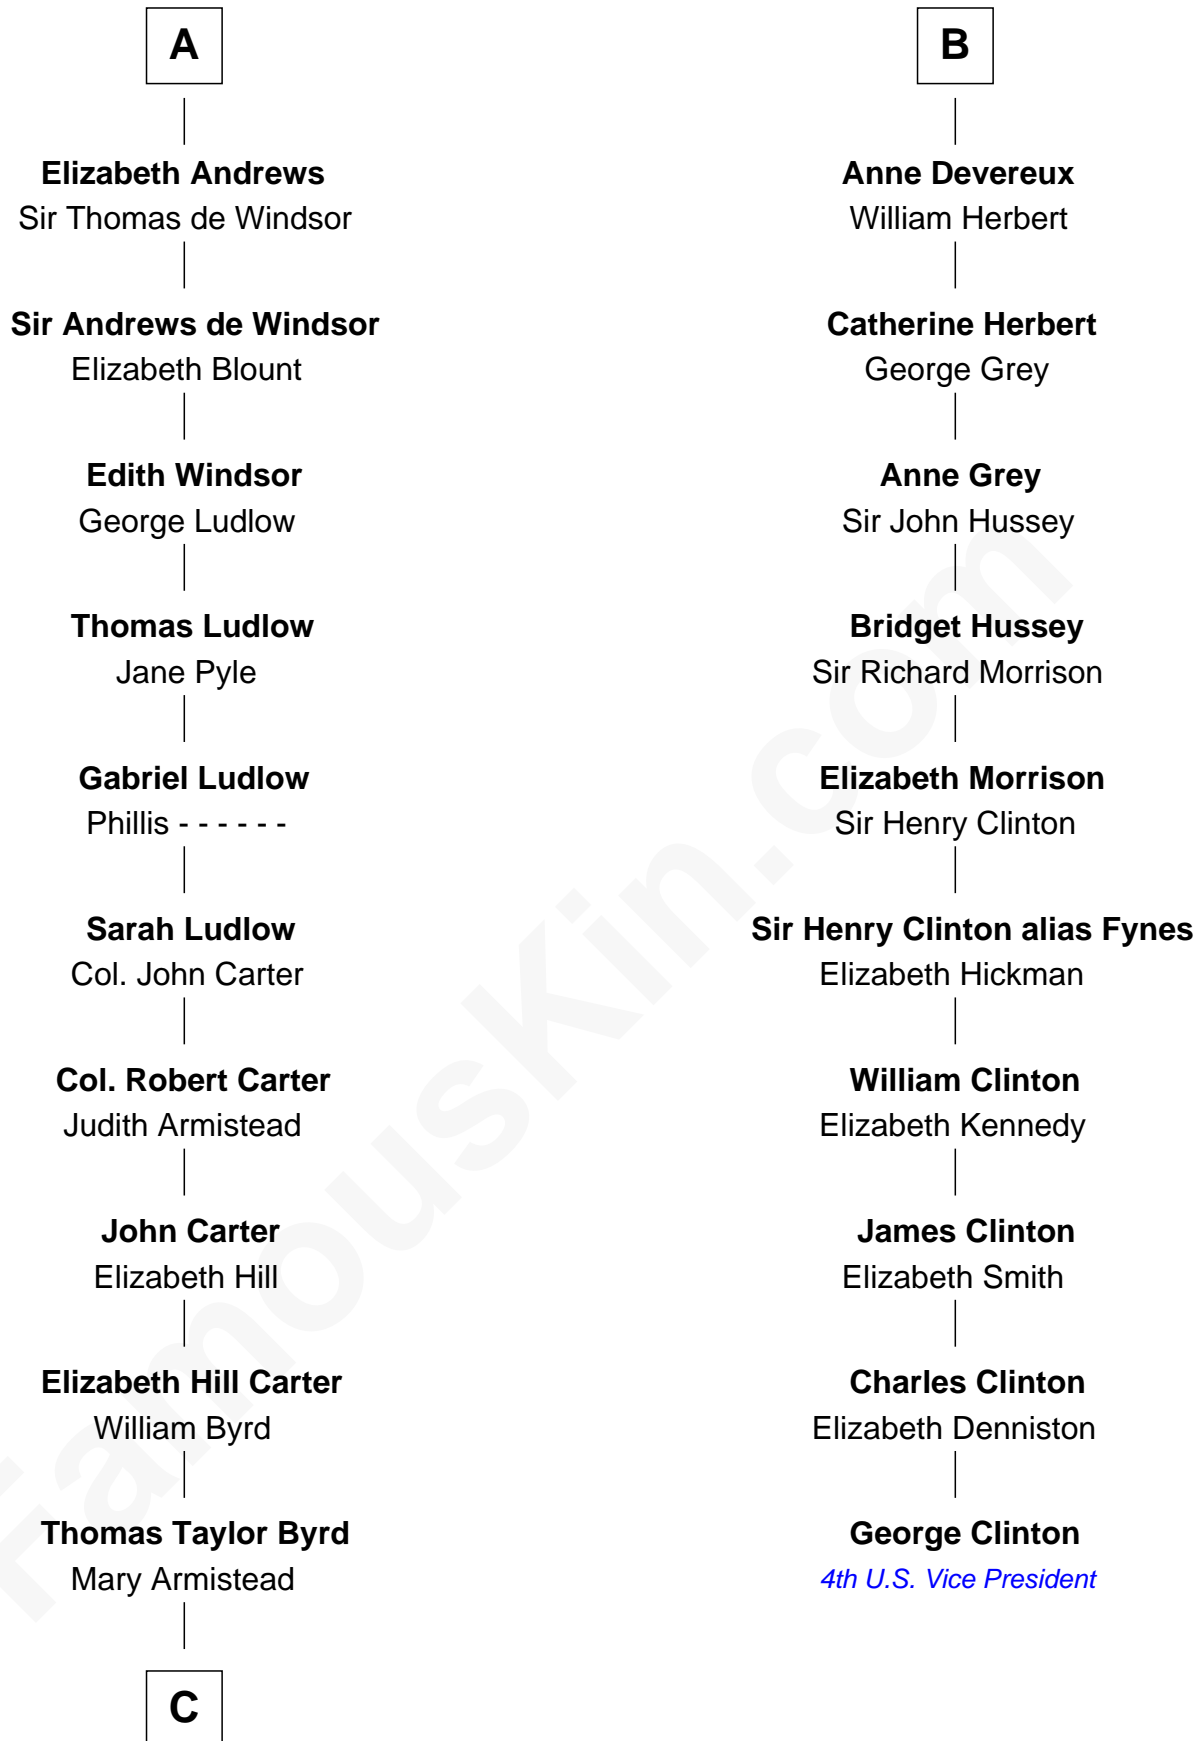

**FamousKin.com**  
**Relationship Chart of**  
**Admiral Richard Byrd**  
*Polar Explorer*

16th cousin 4 times removed of  
**George Clinton**  
*4th U.S. Vice President*

**Sir Humphrey de Bohun**  
 Eleanor de Braiose

**C**

Richard Evelyn Byrd

Anne Harrison

Col. William Byrd  
Jane Meriwether Rivers

Richard Evelyn Byrd  
Eleanor Bolling Flood

Admiral Richard Byrd

*Polar Explorer*

FamousKin.com