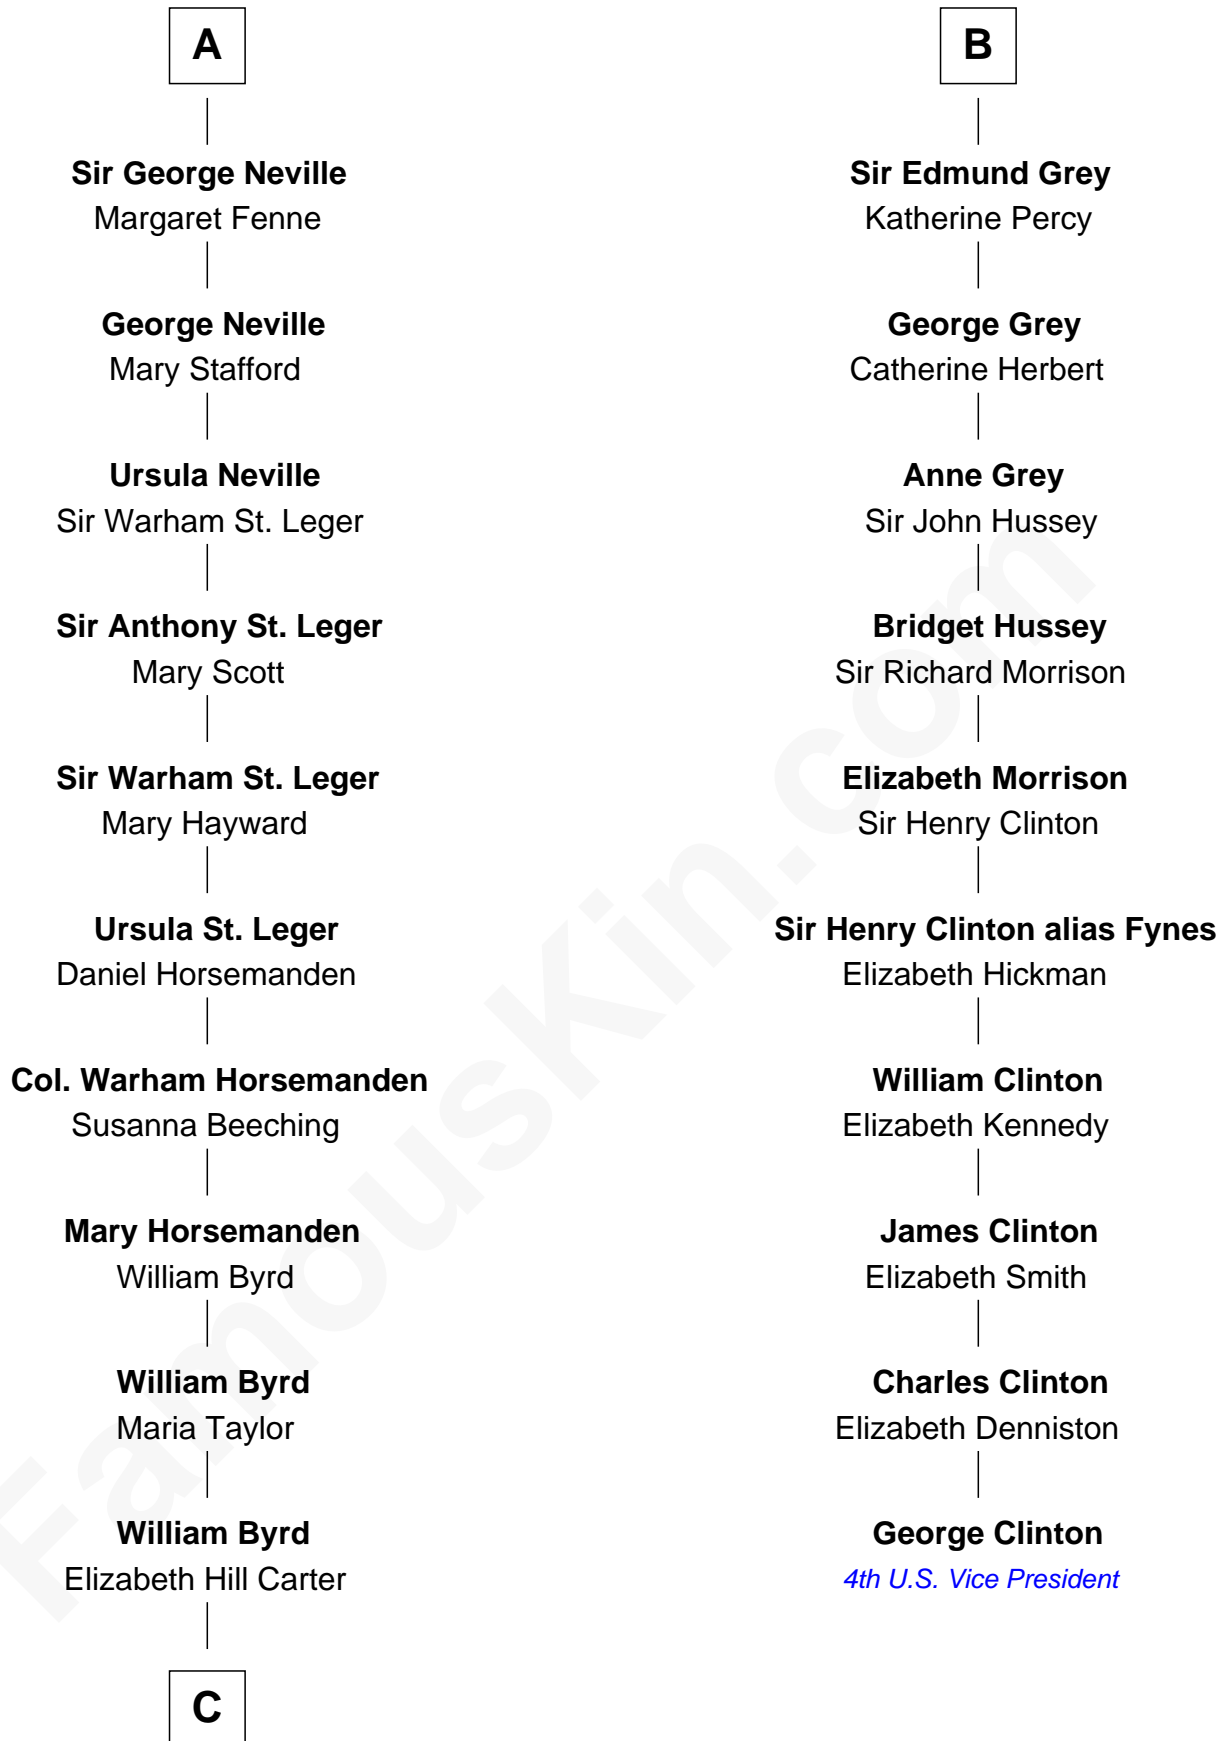

FamousKin.com
Relationship Chart of
Admiral Richard Byrd
Polar Explorer

16th cousin 5 times removed of
George Clinton
4th U.S. Vice President

Sir William Longespee
 Ela of Salisbury

C

—
Thomas Taylor Byrd

Mary Armistead

—
Richard Evelyn Byrd

Anne Harrison

—
Col. William Byrd

Jane Meriwether Rivers

—
Richard Evelyn Byrd

Eleanor Bolling Flood

—
Admiral Richard Byrd

Polar Explorer