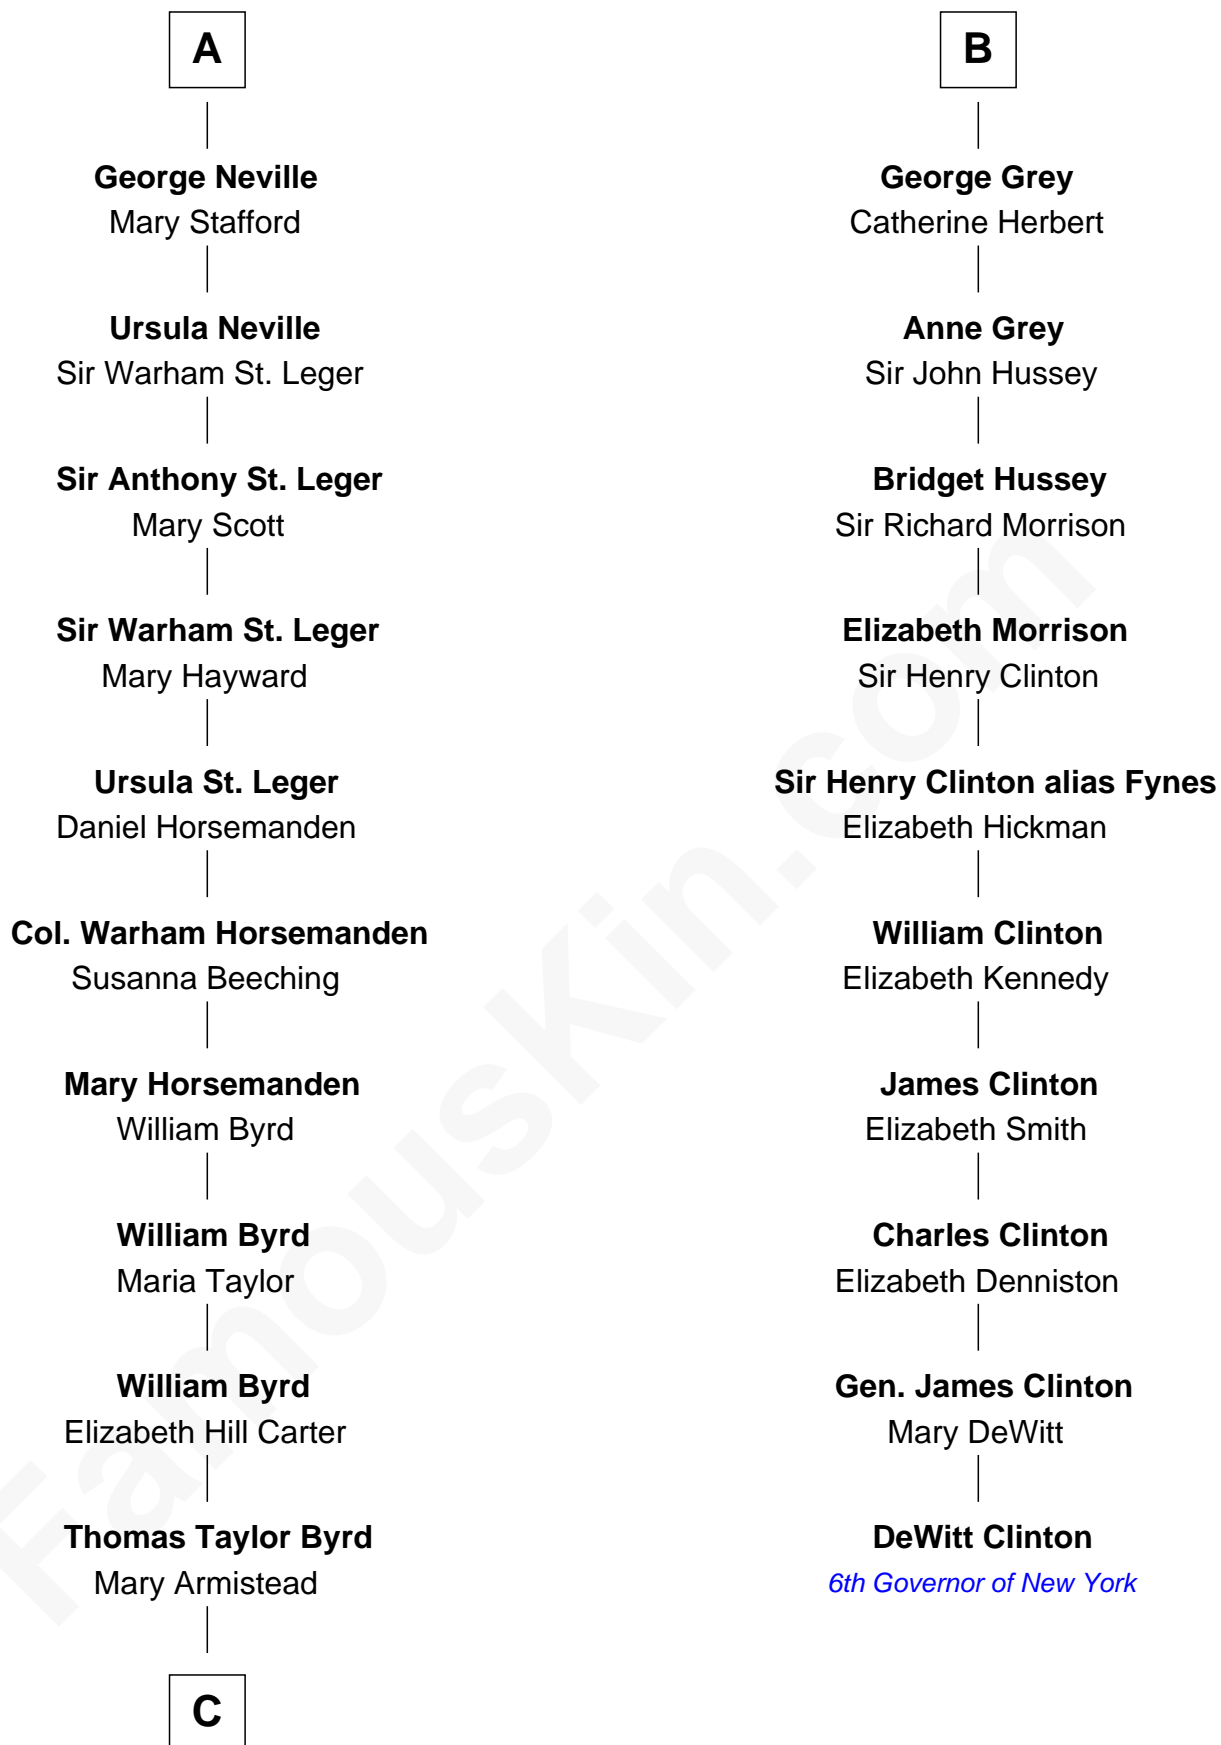

FamousKin.com
Relationship Chart of
Admiral Richard Byrd
Polar Explorer

16th cousin 4 times removed of

DeWitt Clinton
6th Governor of New York

Alan la Zouche
 Ellen de Quincy

C

Richard Evelyn Byrd

Anne Harrison

Col. William Byrd

Jane Meriwether Rivers

Richard Evelyn Byrd

Eleanor Bolling Flood

Admiral Richard Byrd

Polar Explorer

FamousKin.com