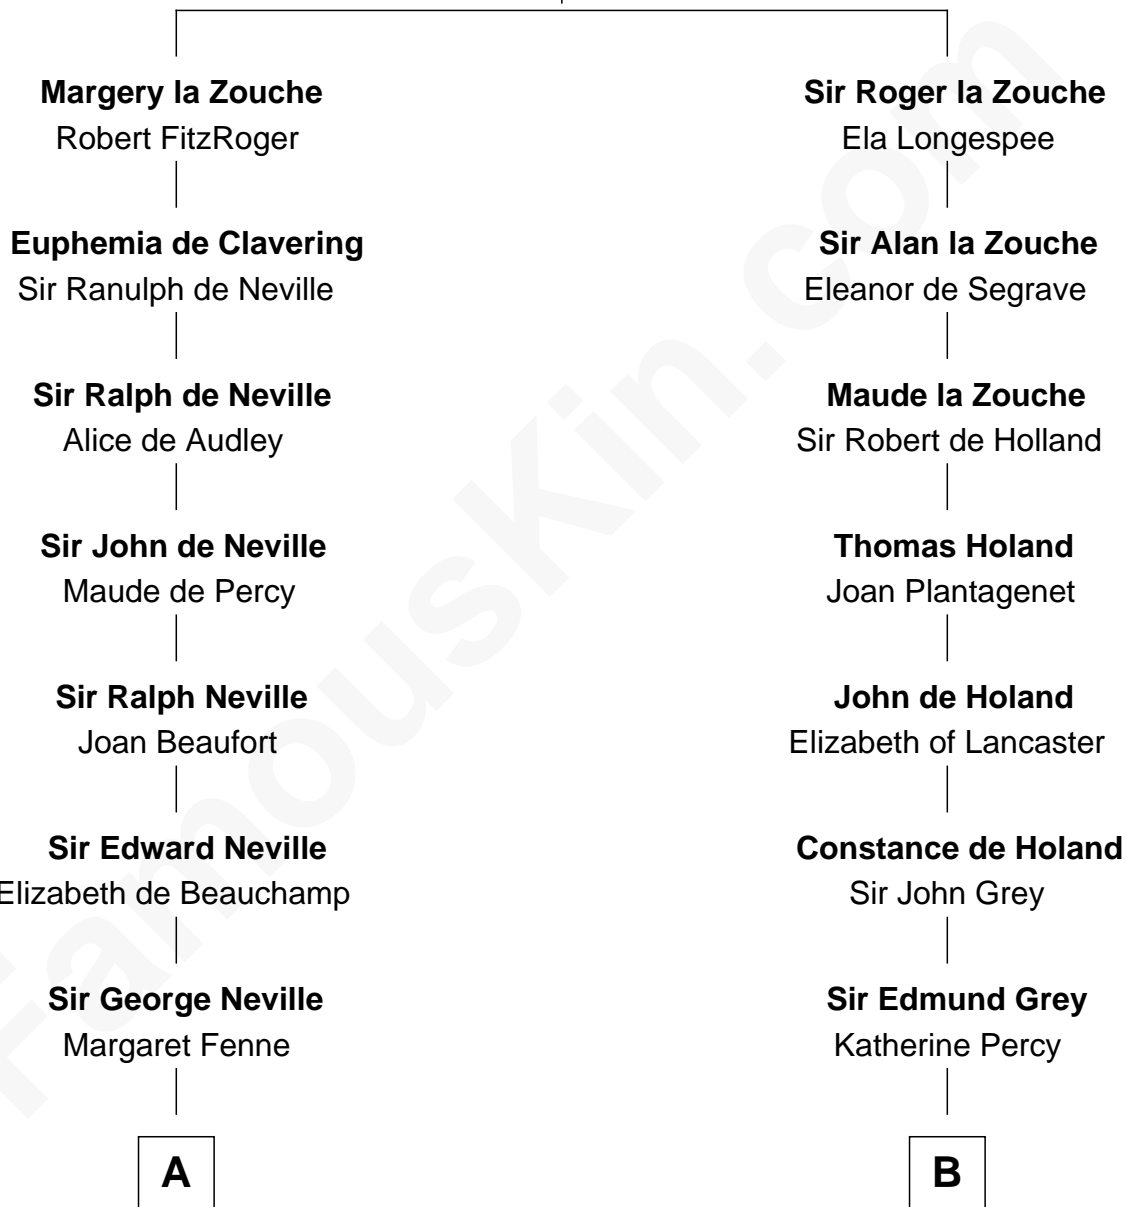

FamousKin.com
Relationship Chart of
Admiral Richard Byrd
Polar Explorer

16th cousin 4 times removed of

DeWitt Clinton
6th Governor of New York

Alan la Zouche
 Ellen de Quincy

C

Richard Evelyn Byrd

Anne Harrison

Col. William Byrd

Jane Meriwether Rivers

Richard Evelyn Byrd

Eleanor Bolling Flood

Admiral Richard Byrd

Polar Explorer

FamousKin.com