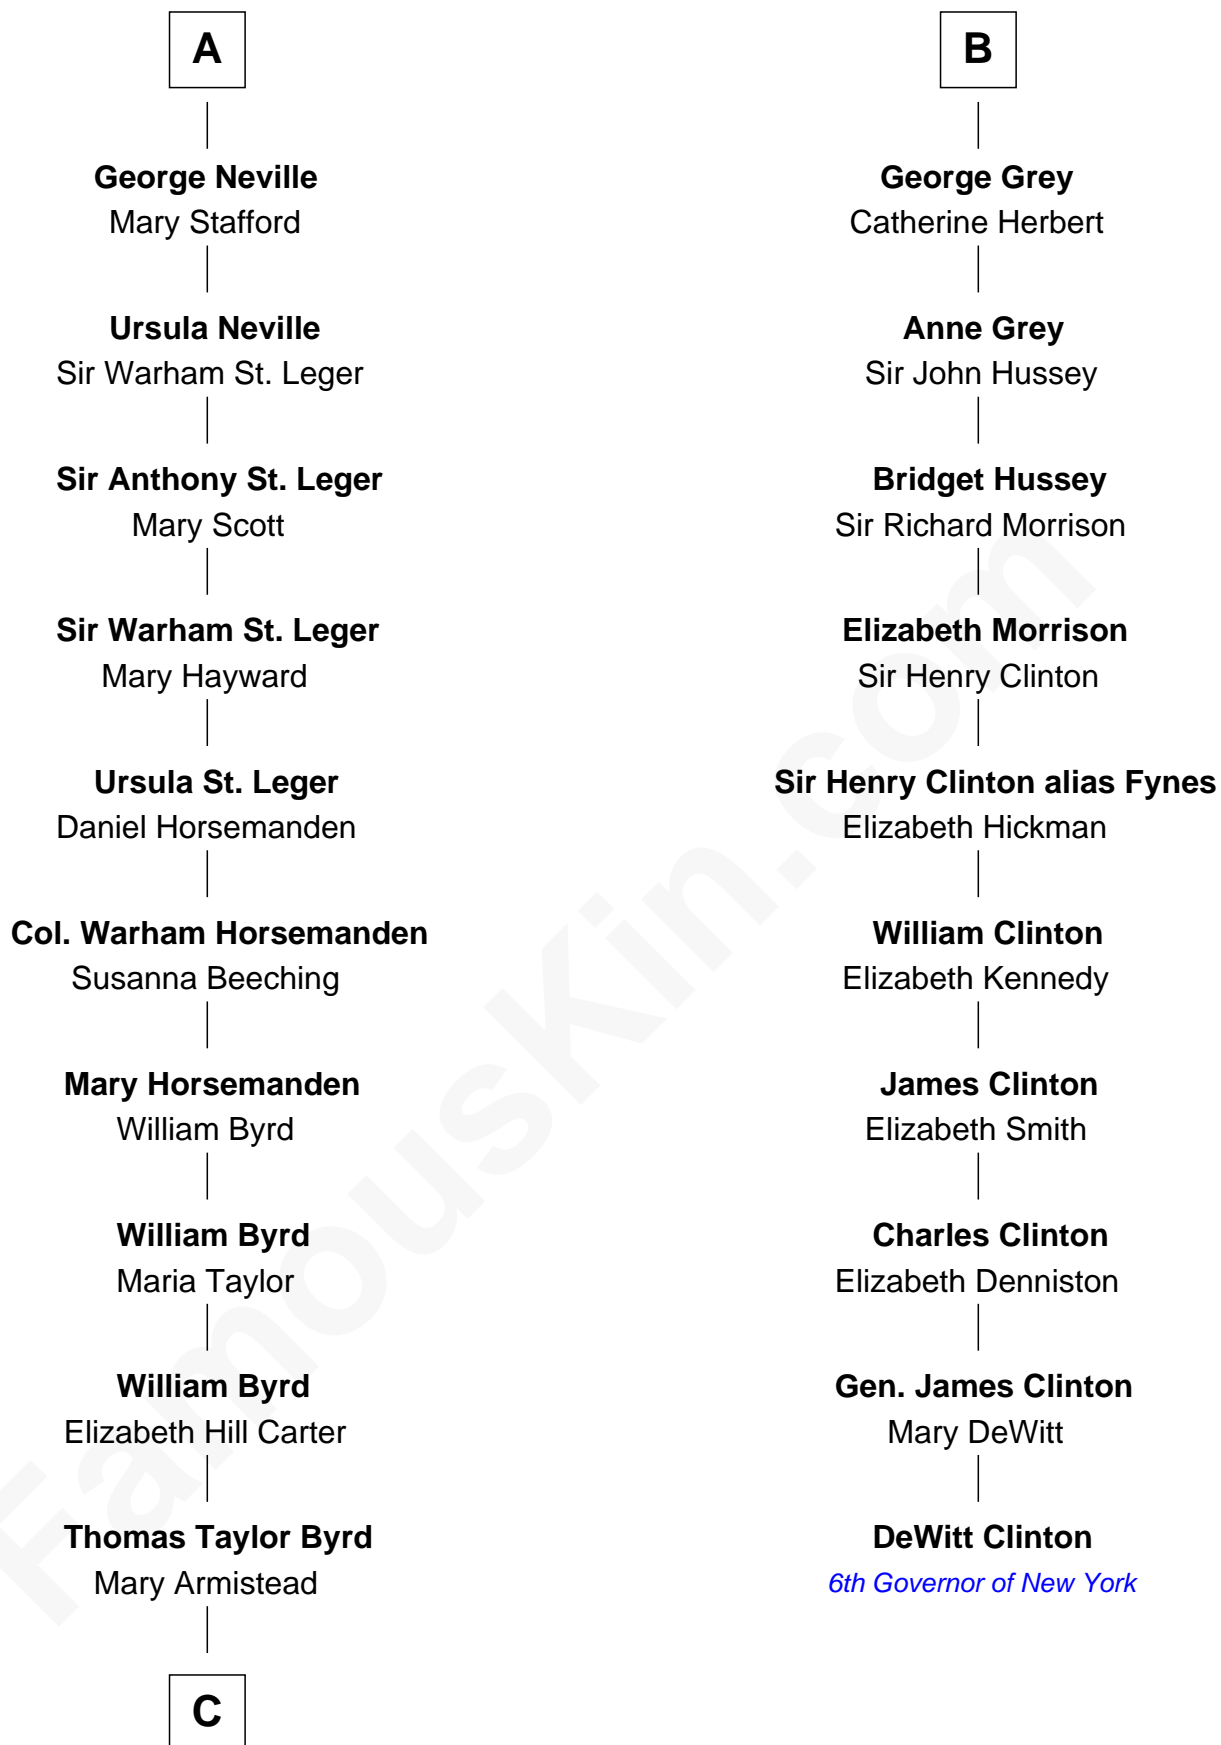

FamousKin.com
Relationship Chart of
Admiral Richard Byrd
Polar Explorer

16th cousin 4 times removed of

DeWitt Clinton
6th Governor of New York

Sir Robert de Neville

C

Richard Evelyn Byrd

Anne Harrison

Col. William Byrd

Jane Meriwether Rivers

Richard Evelyn Byrd

Eleanor Bolling Flood

Admiral Richard Byrd

Polar Explorer

FamousKin.com