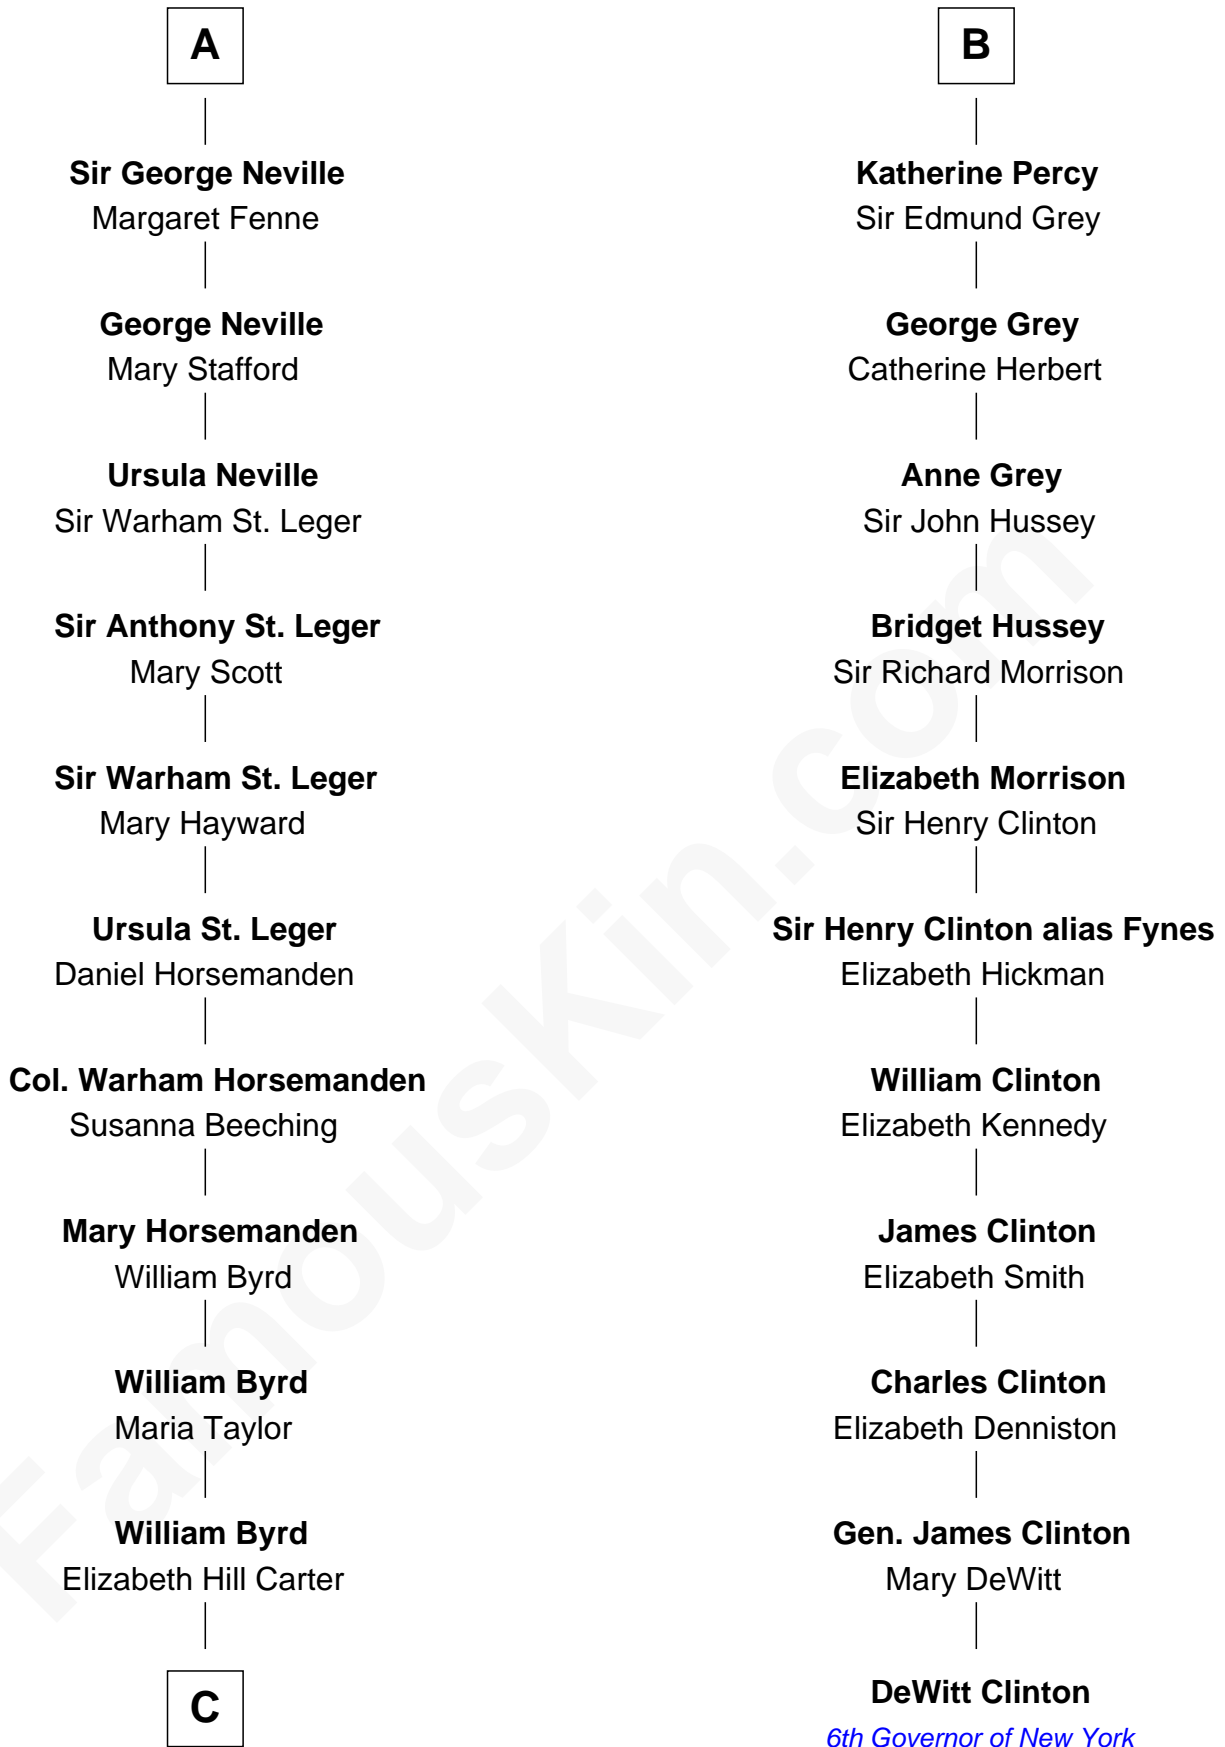

FamousKin.com
Relationship Chart of
Admiral Richard Byrd
Polar Explorer

17th cousin 4 times removed of

DeWitt Clinton
6th Governor of New York

C

Thomas Taylor Byrd

Mary Armistead

Richard Evelyn Byrd

Anne Harrison

Col. William Byrd

Jane Meriwether Rivers

Richard Evelyn Byrd

Eleanor Bolling Flood

Admiral Richard Byrd

Polar Explorer