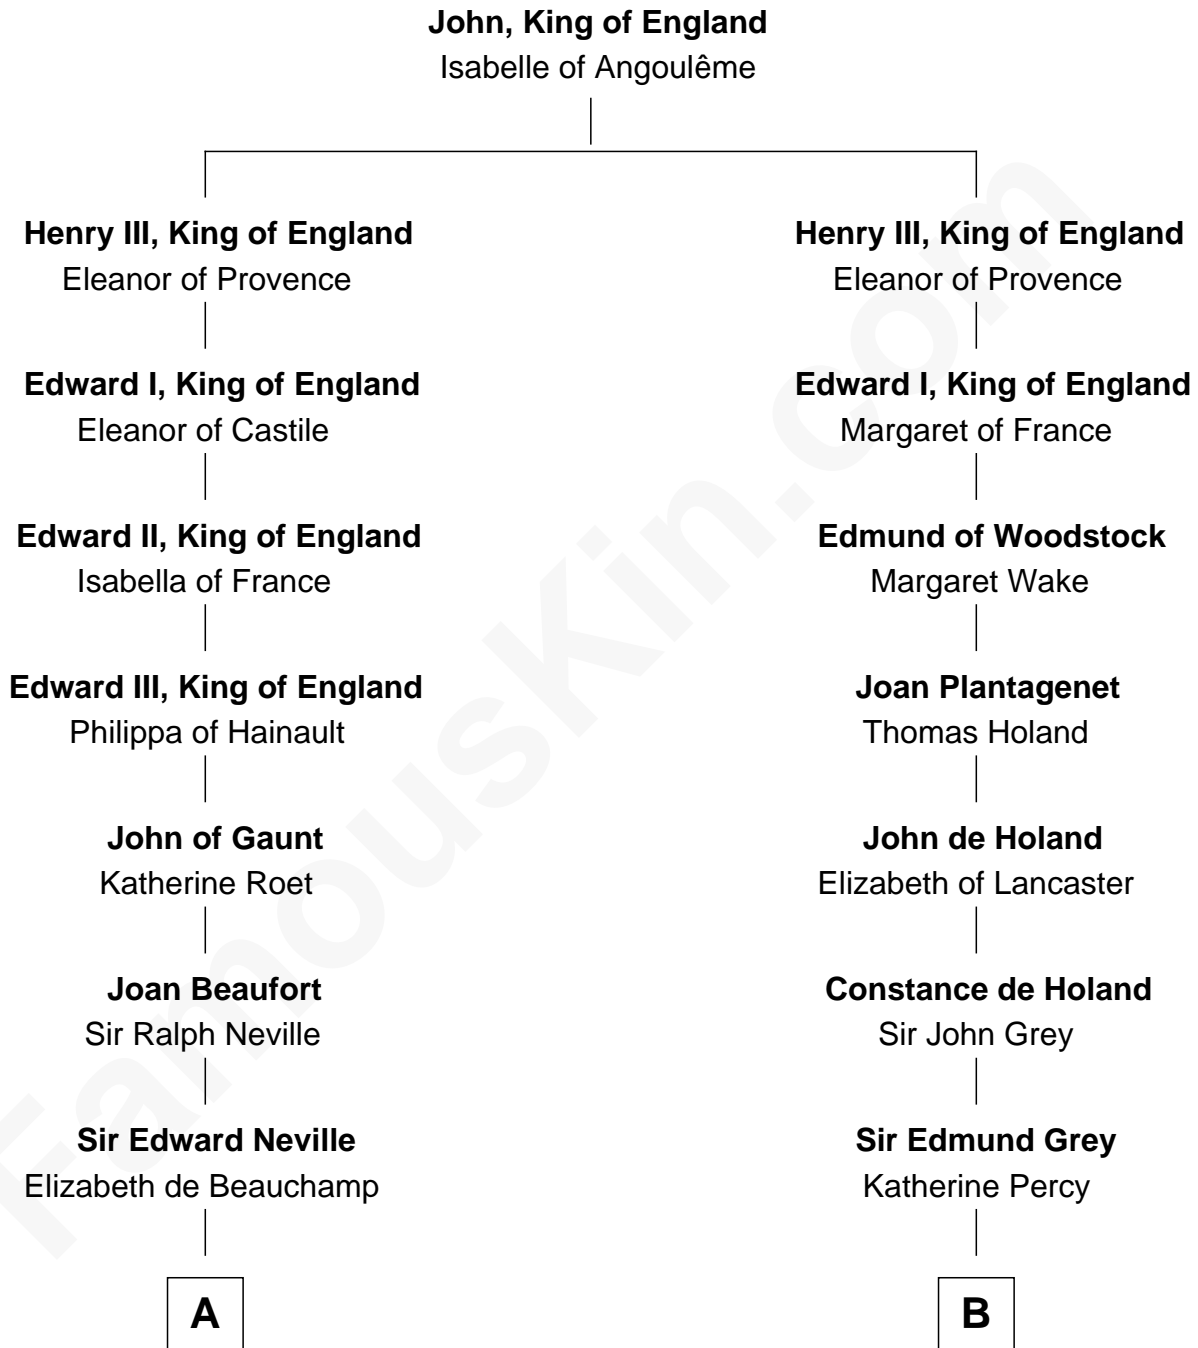

**FamousKin.com**  
**Relationship Chart of**  
**Admiral Richard Byrd**  
*Polar Explorer*

16th cousin 5 times removed of

**DeWitt Clinton**  
*6th Governor of New York*

**C**

Thomas Taylor Byrd

Mary Armistead

Richard Evelyn Byrd

Anne Harrison

Col. William Byrd

Jane Meriwether Rivers

Richard Evelyn Byrd

Eleanor Bolling Flood

Admiral Richard Byrd

*Polar Explorer*