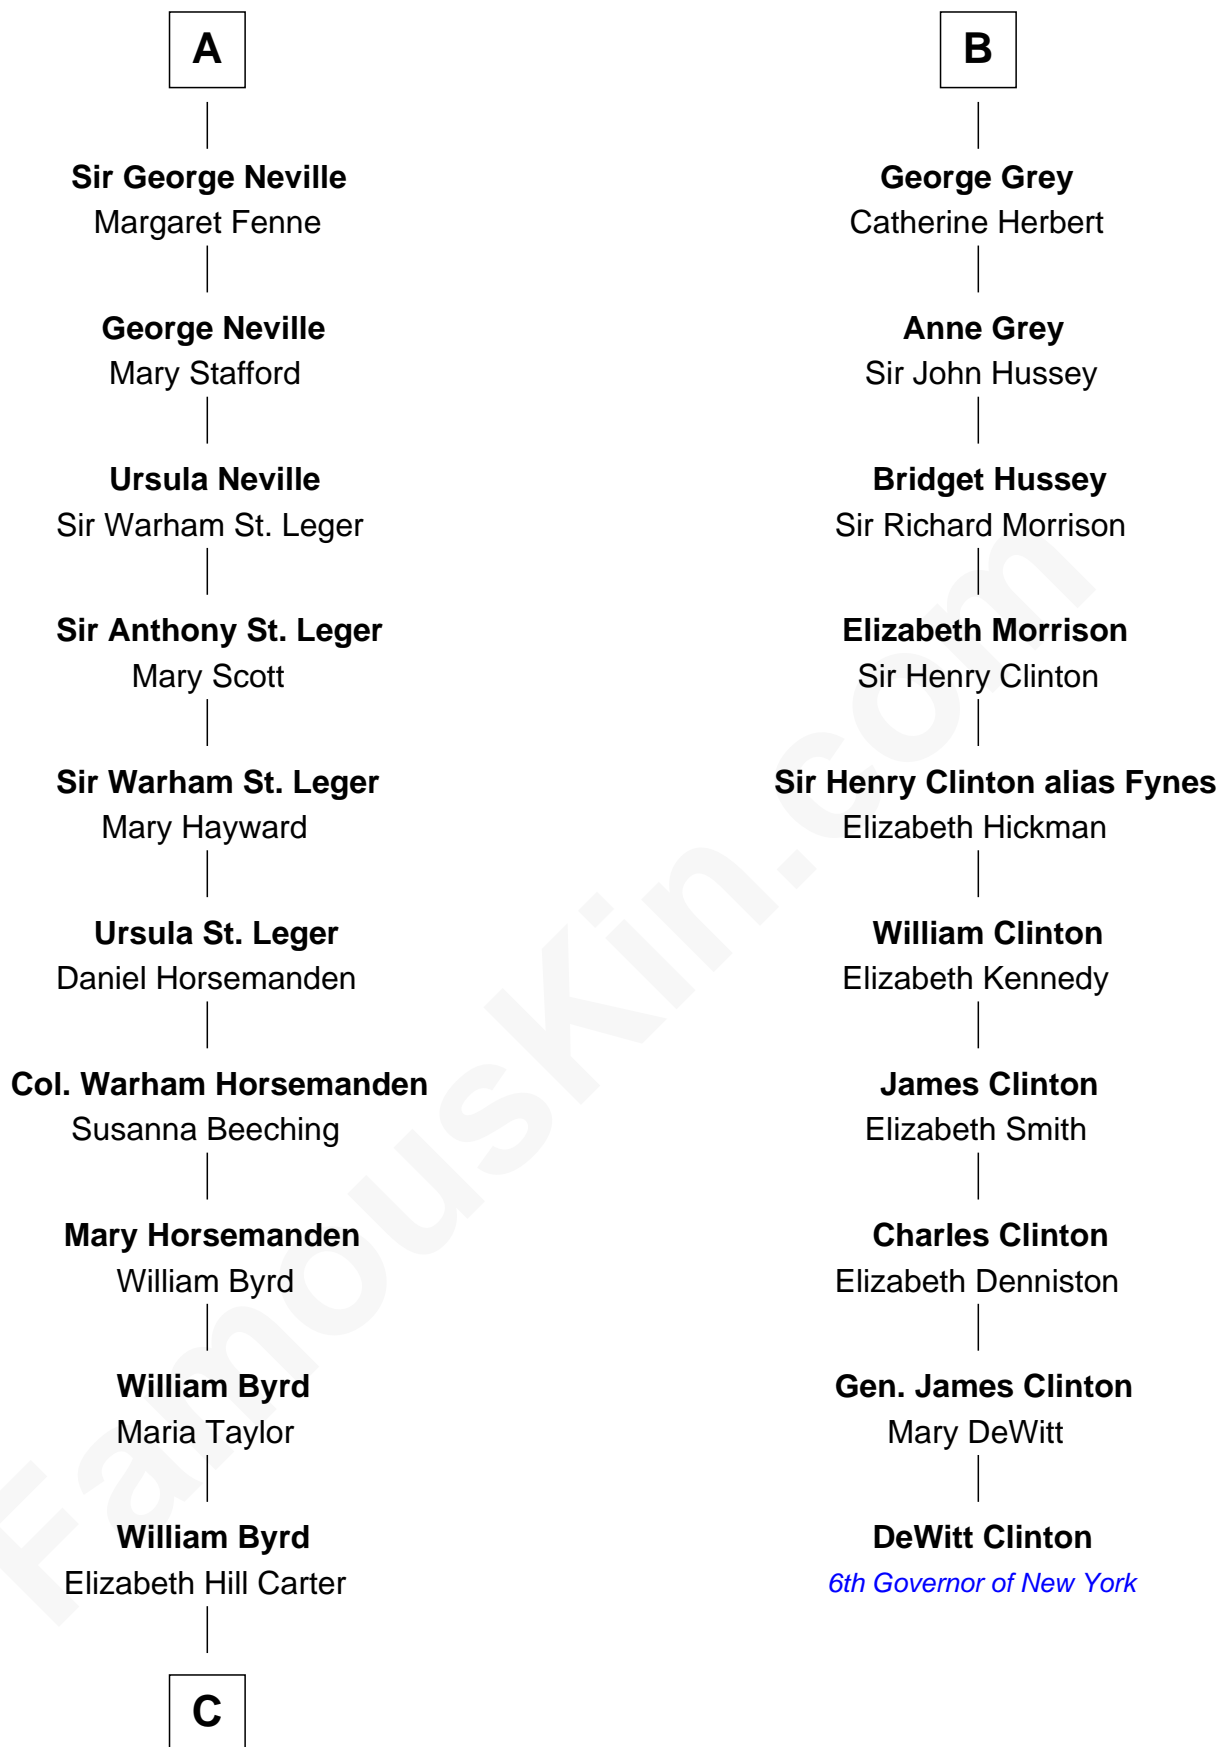

FamousKin.com
Relationship Chart of
Admiral Richard Byrd
Polar Explorer

16th cousin 5 times removed of

DeWitt Clinton
6th Governor of New York

C

Thomas Taylor Byrd

Mary Armistead

Richard Evelyn Byrd

Anne Harrison

Col. William Byrd

Jane Meriwether Rivers

Richard Evelyn Byrd

Eleanor Bolling Flood

Admiral Richard Byrd

Polar Explorer

FamousKin.com