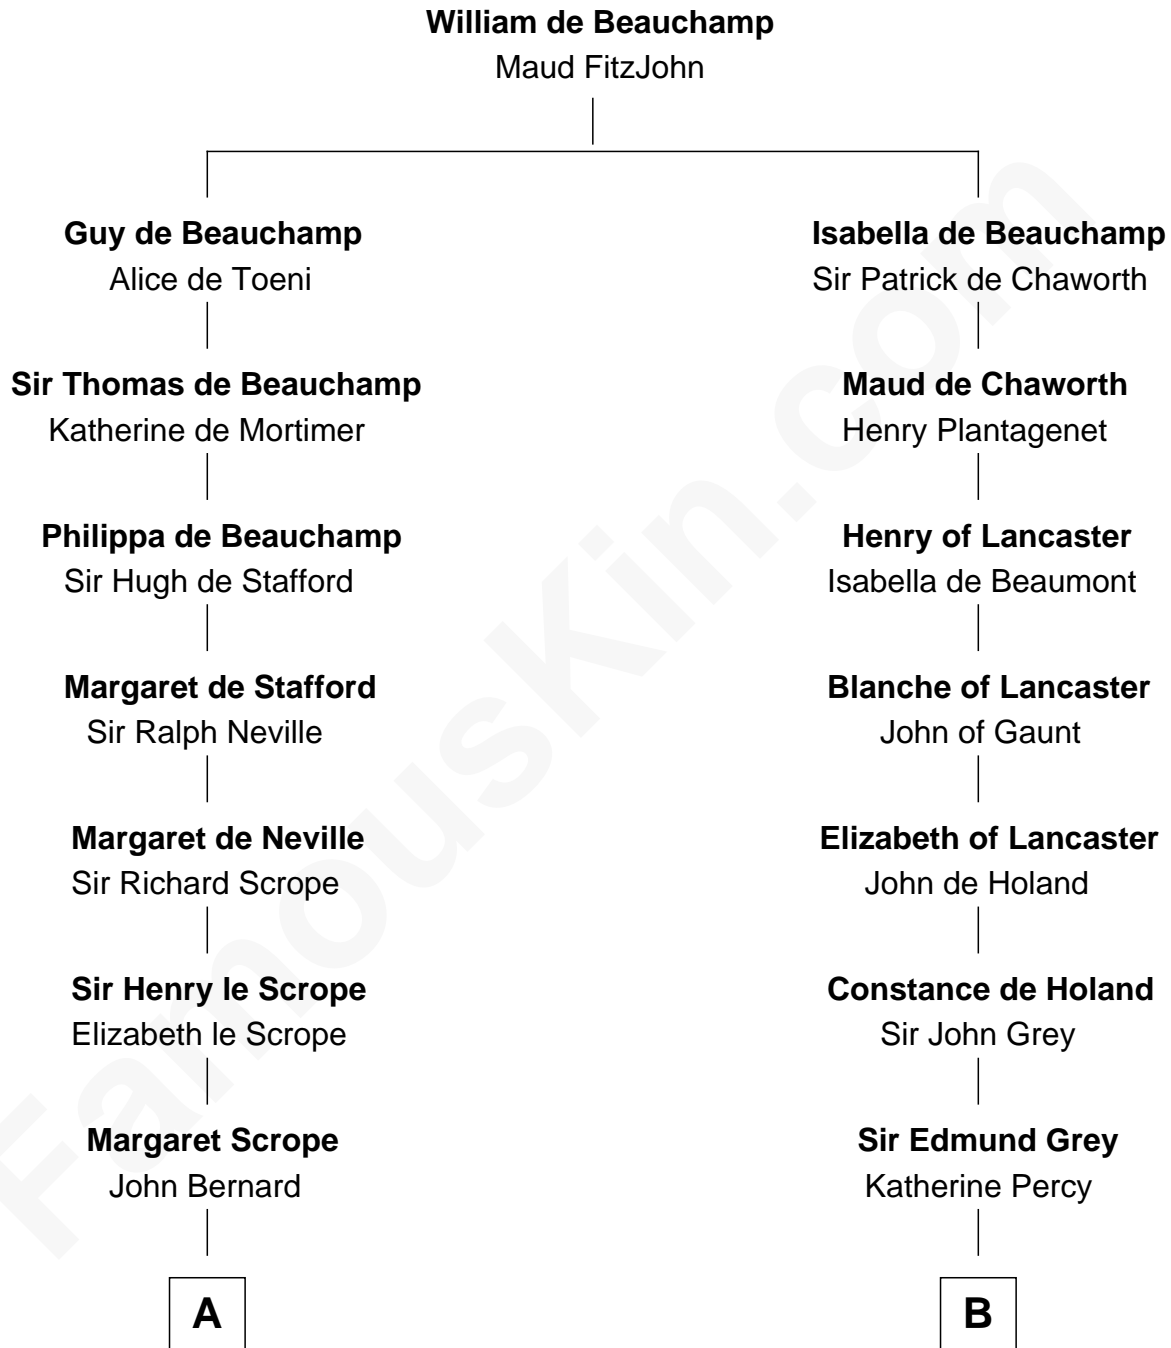

**FamousKin.com**  
**Relationship Chart of**  
**Admiral Richard Byrd**  
*Polar Explorer*

16th cousin 3 times removed of

**DeWitt Clinton**  
*6th Governor of New York*

**C**

—  
**Col. William Byrd**  
Jane Meriwether Rivers

—  
**Richard Evelyn Byrd**  
Eleanor Bolling Flood

—  
**Admiral Richard Byrd**  
*Polar Explorer*

FamousKin.com