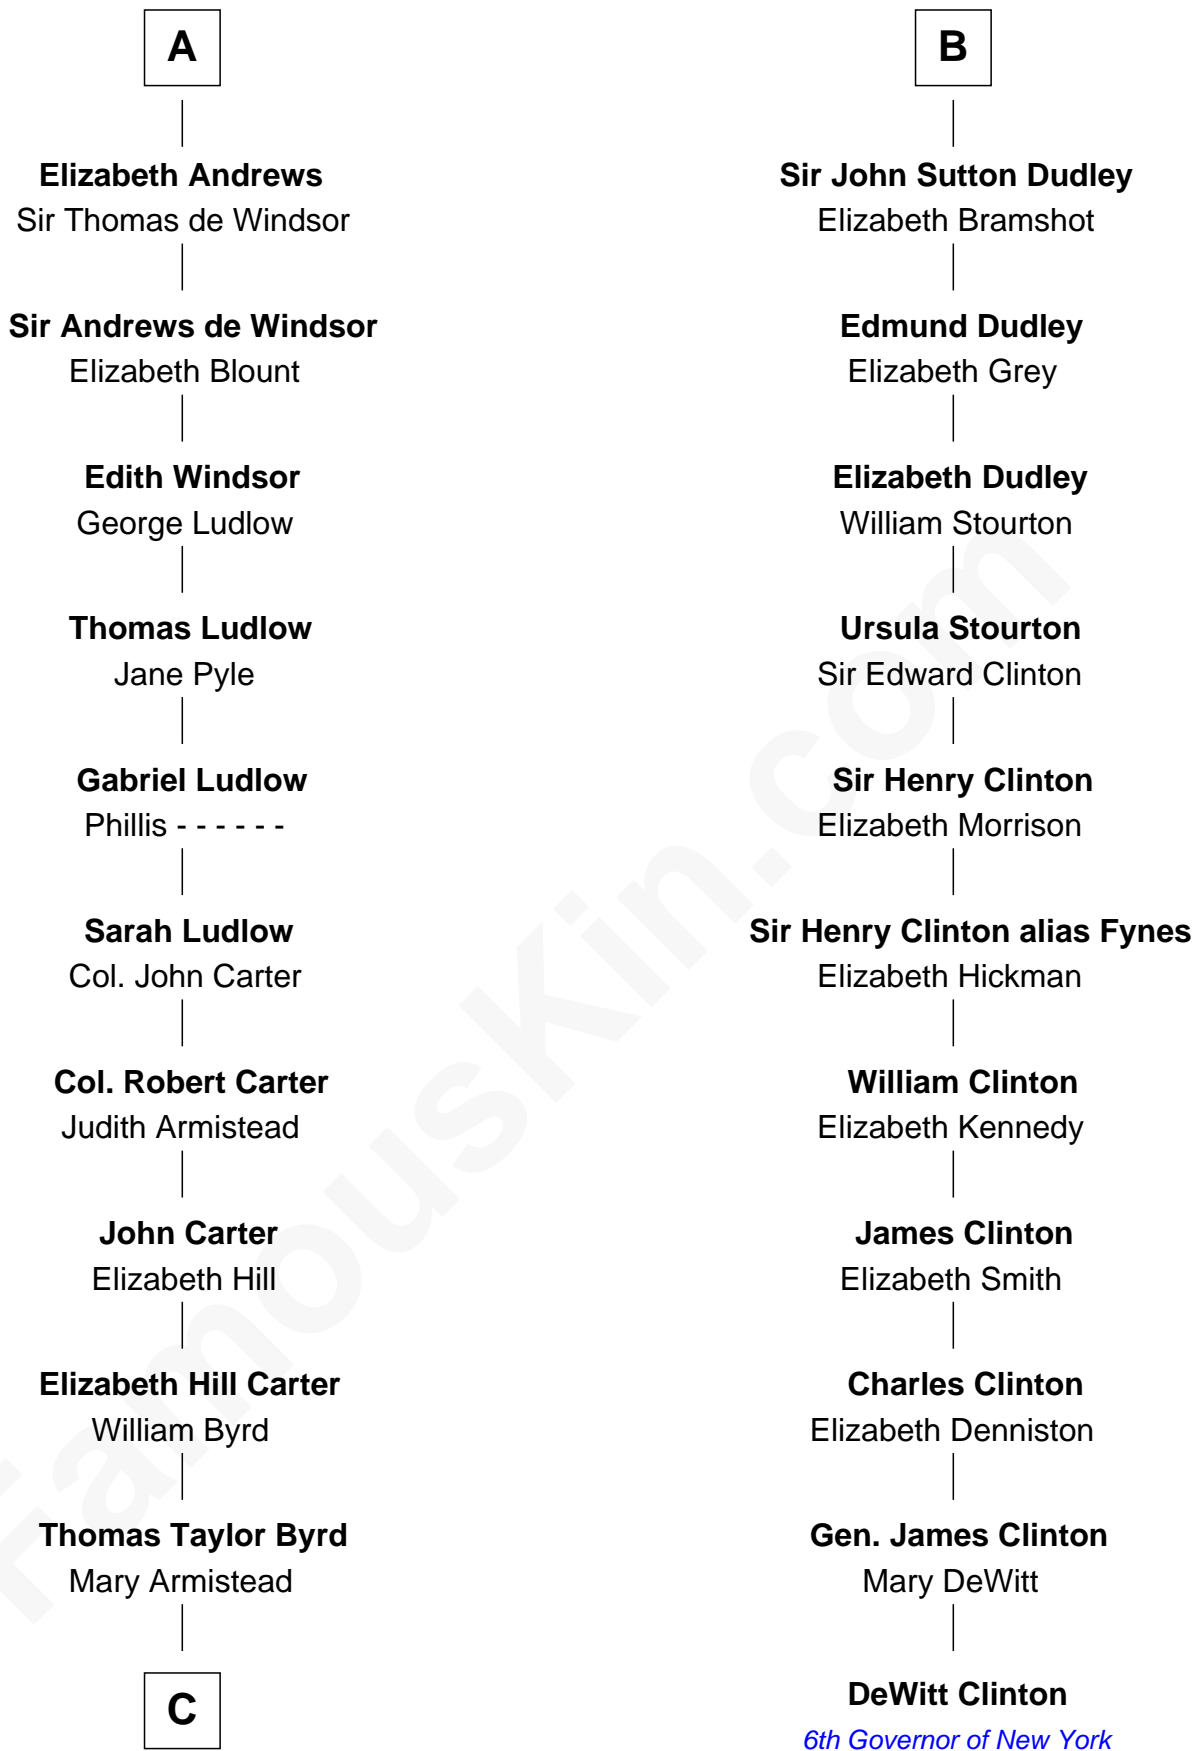

FamousKin.com
Relationship Chart of
Admiral Richard Byrd
Polar Explorer

17th cousin 3 times removed of

DeWitt Clinton
6th Governor of New York

Sir Hugh le Despencer
 Aveline Basset

C

Richard Evelyn Byrd

Anne Harrison

Col. William Byrd

Jane Meriwether Rivers

Richard Evelyn Byrd

Eleanor Bolling Flood

Admiral Richard Byrd

Polar Explorer

FamousKin.com