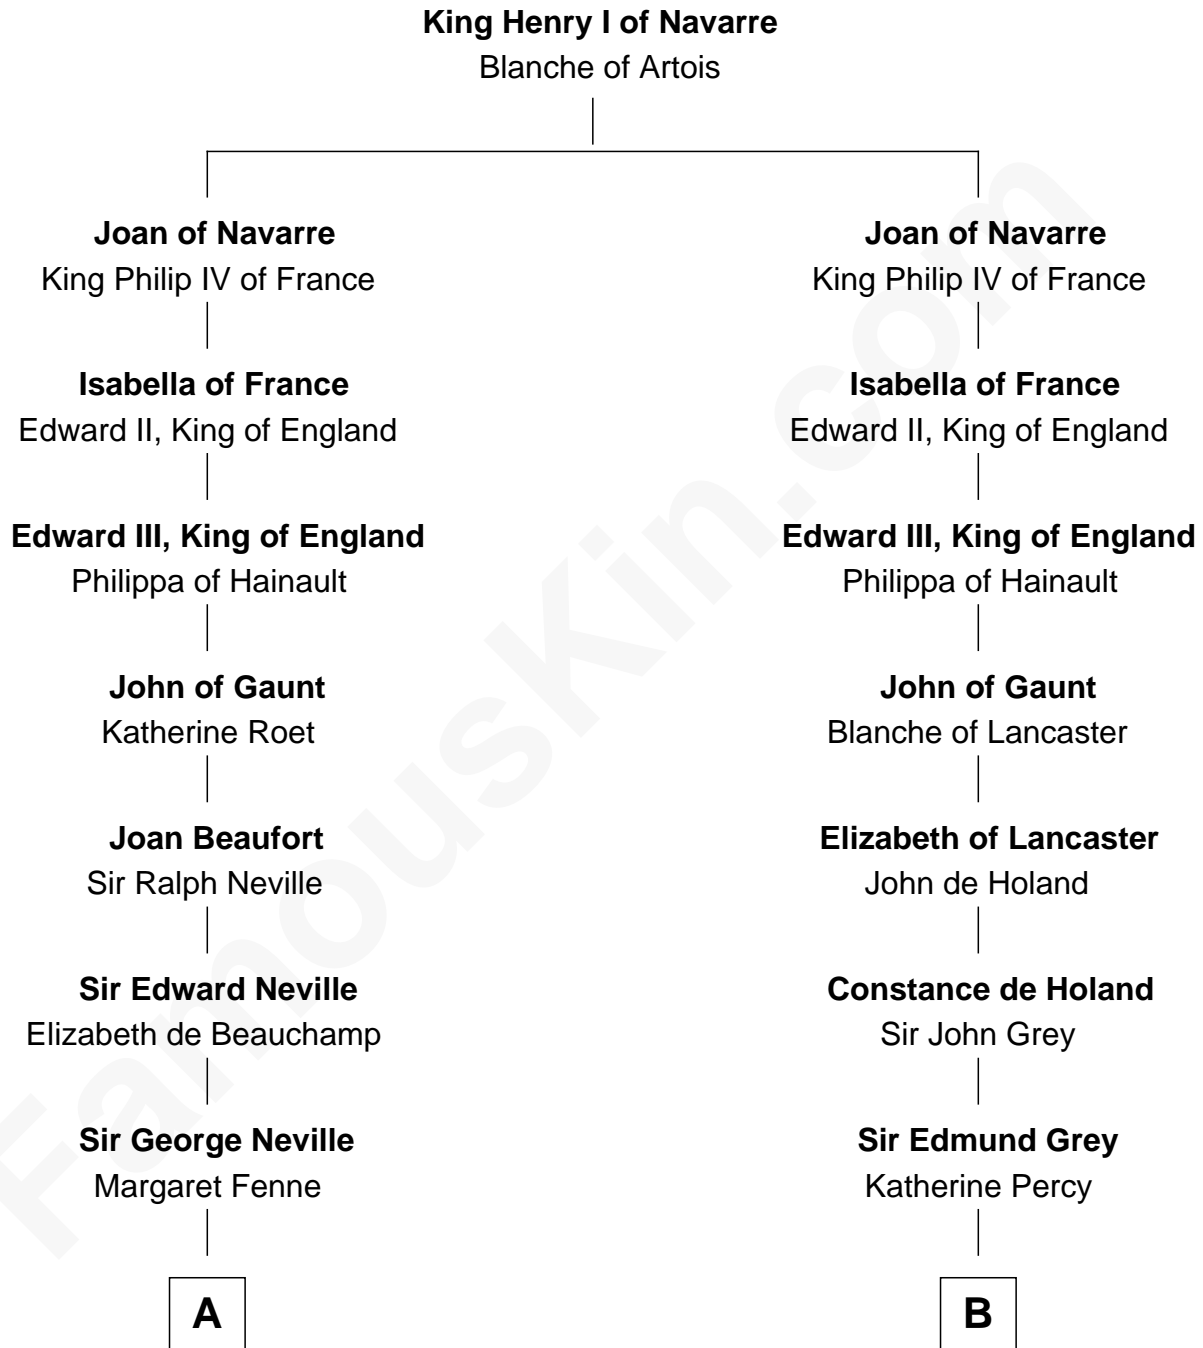

FamousKin.com
Relationship Chart of
Admiral Richard Byrd
Polar Explorer

16th cousin 4 times removed of

DeWitt Clinton
6th Governor of New York

C

Richard Evelyn Byrd

Anne Harrison

Col. William Byrd

Jane Meriwether Rivers

Richard Evelyn Byrd

Eleanor Bolling Flood

Admiral Richard Byrd

Polar Explorer

FamousKin.com