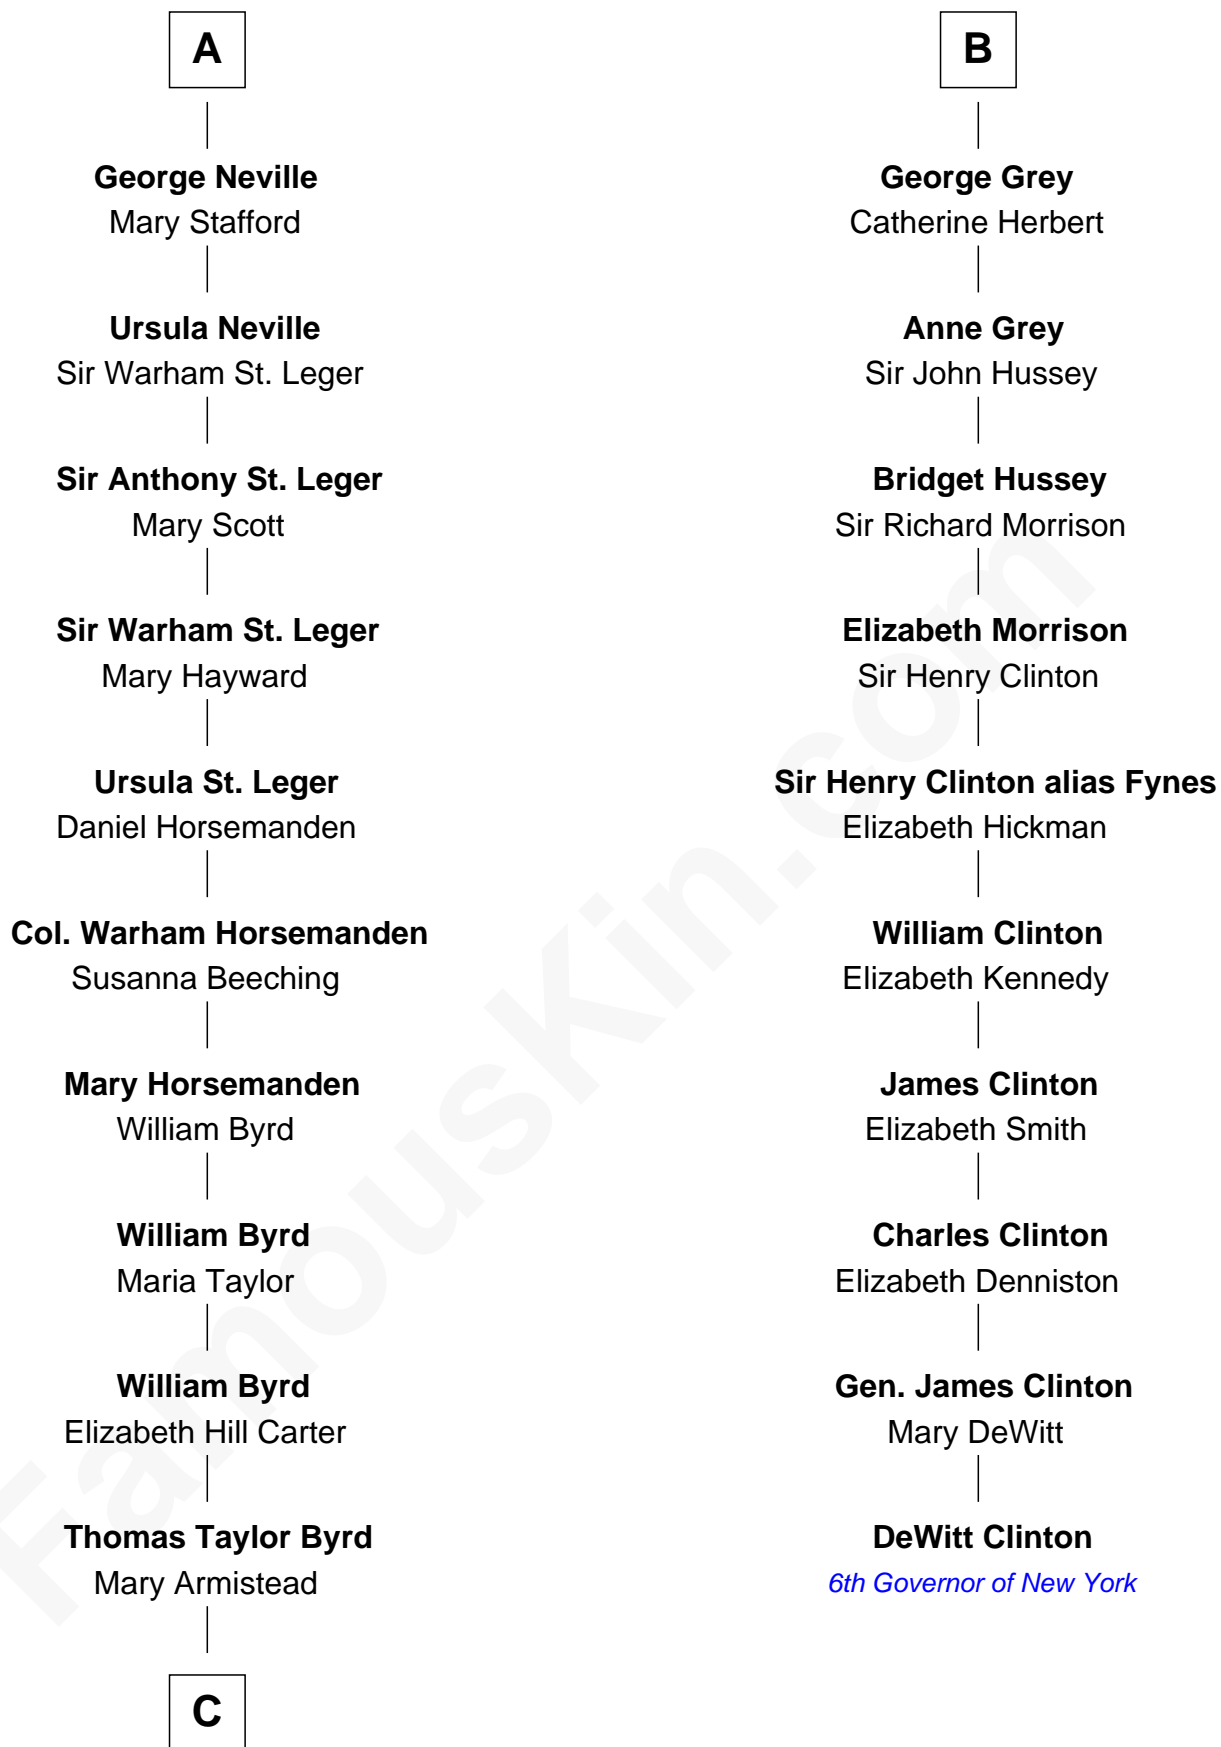

FamousKin.com
Relationship Chart of
Admiral Richard Byrd
Polar Explorer

16th cousin 4 times removed of

DeWitt Clinton
6th Governor of New York

C

Richard Evelyn Byrd

Anne Harrison

Col. William Byrd

Jane Meriwether Rivers

Richard Evelyn Byrd

Eleanor Bolling Flood

Admiral Richard Byrd

Polar Explorer

FamousKin.com