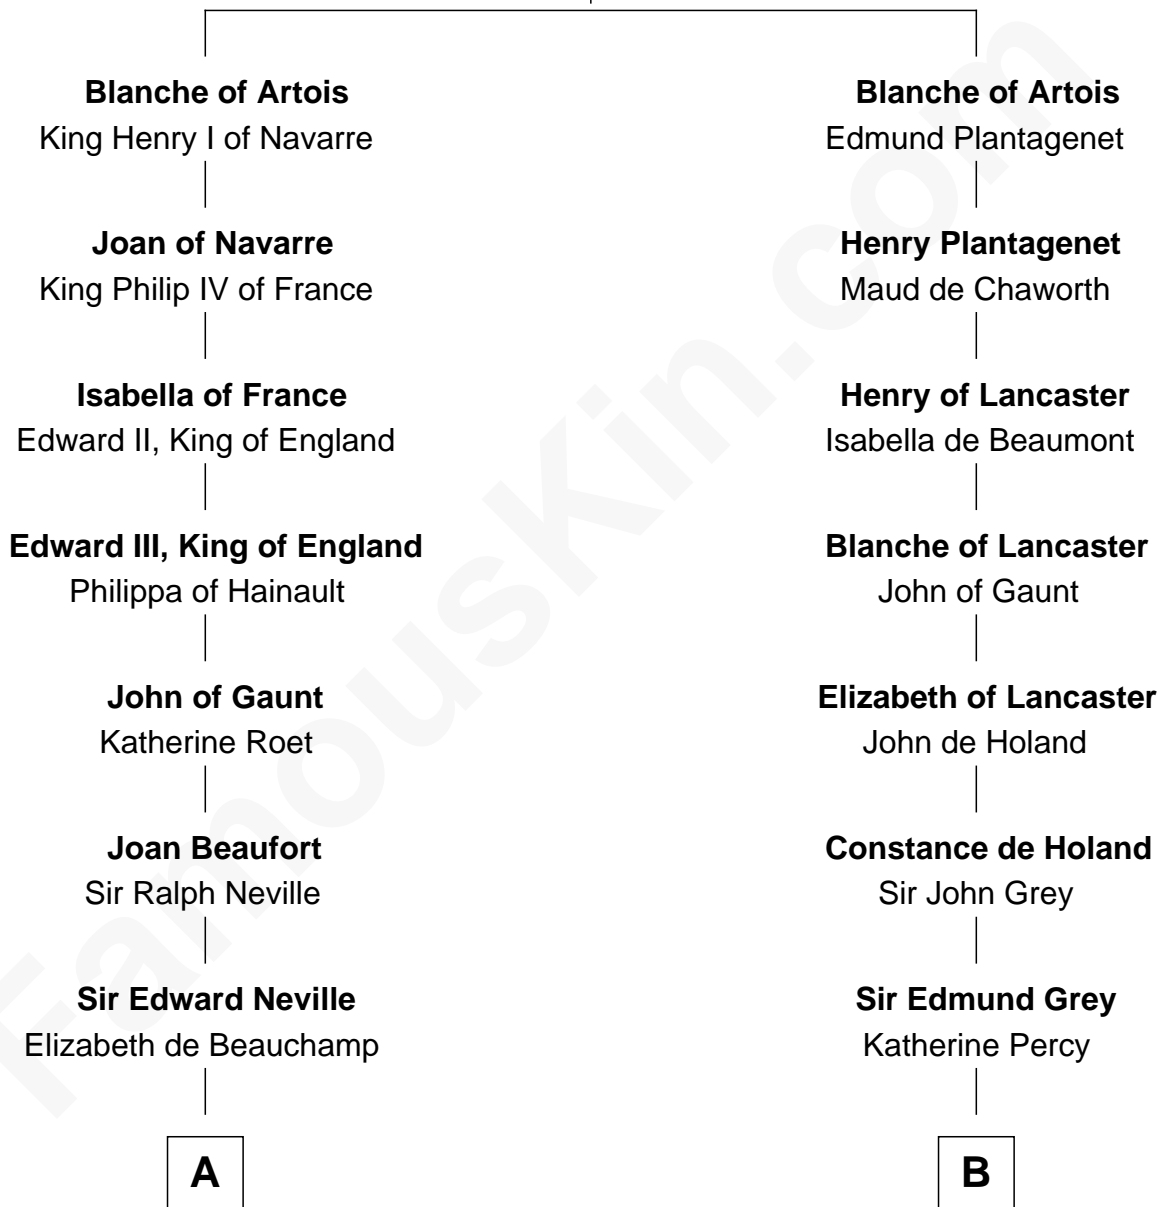

**FamousKin.com**  
**Relationship Chart of**  
**Admiral Richard Byrd**  
*Polar Explorer*

16th cousin 5 times removed of

**DeWitt Clinton**  
*6th Governor of New York*

**Robert I, Count of Artois**  
 Matilda of Brabant

**C**

—  
**Thomas Taylor Byrd**

Mary Armistead

—  
**Richard Evelyn Byrd**

Anne Harrison

—  
**Col. William Byrd**

Jane Meriwether Rivers

—  
**Richard Evelyn Byrd**

Eleanor Bolling Flood

—  
**Admiral Richard Byrd**

*Polar Explorer*

FamousKin.com