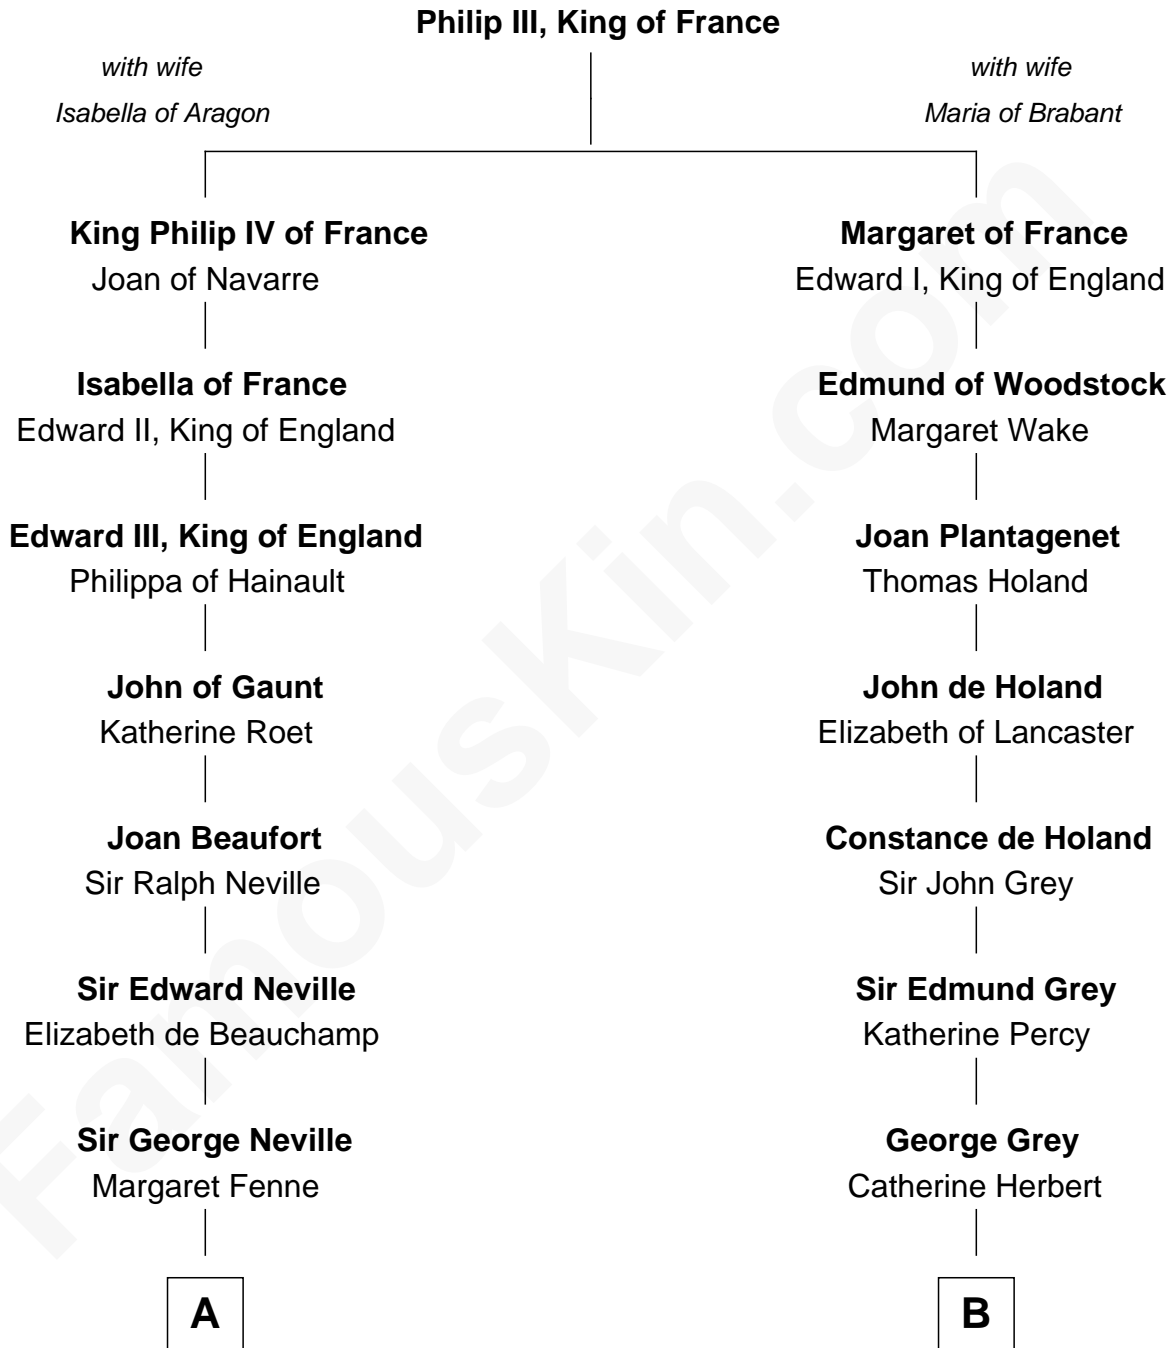

FamousKin.com
Relationship Chart of
Admiral Richard Byrd
Polar Explorer

15th cousin 5 times removed of

DeWitt Clinton
6th Governor of New York

C

Richard Evelyn Byrd

Anne Harrison

Col. William Byrd

Jane Meriwether Rivers

Richard Evelyn Byrd

Eleanor Bolling Flood

Admiral Richard Byrd

Polar Explorer

FamousKin.com