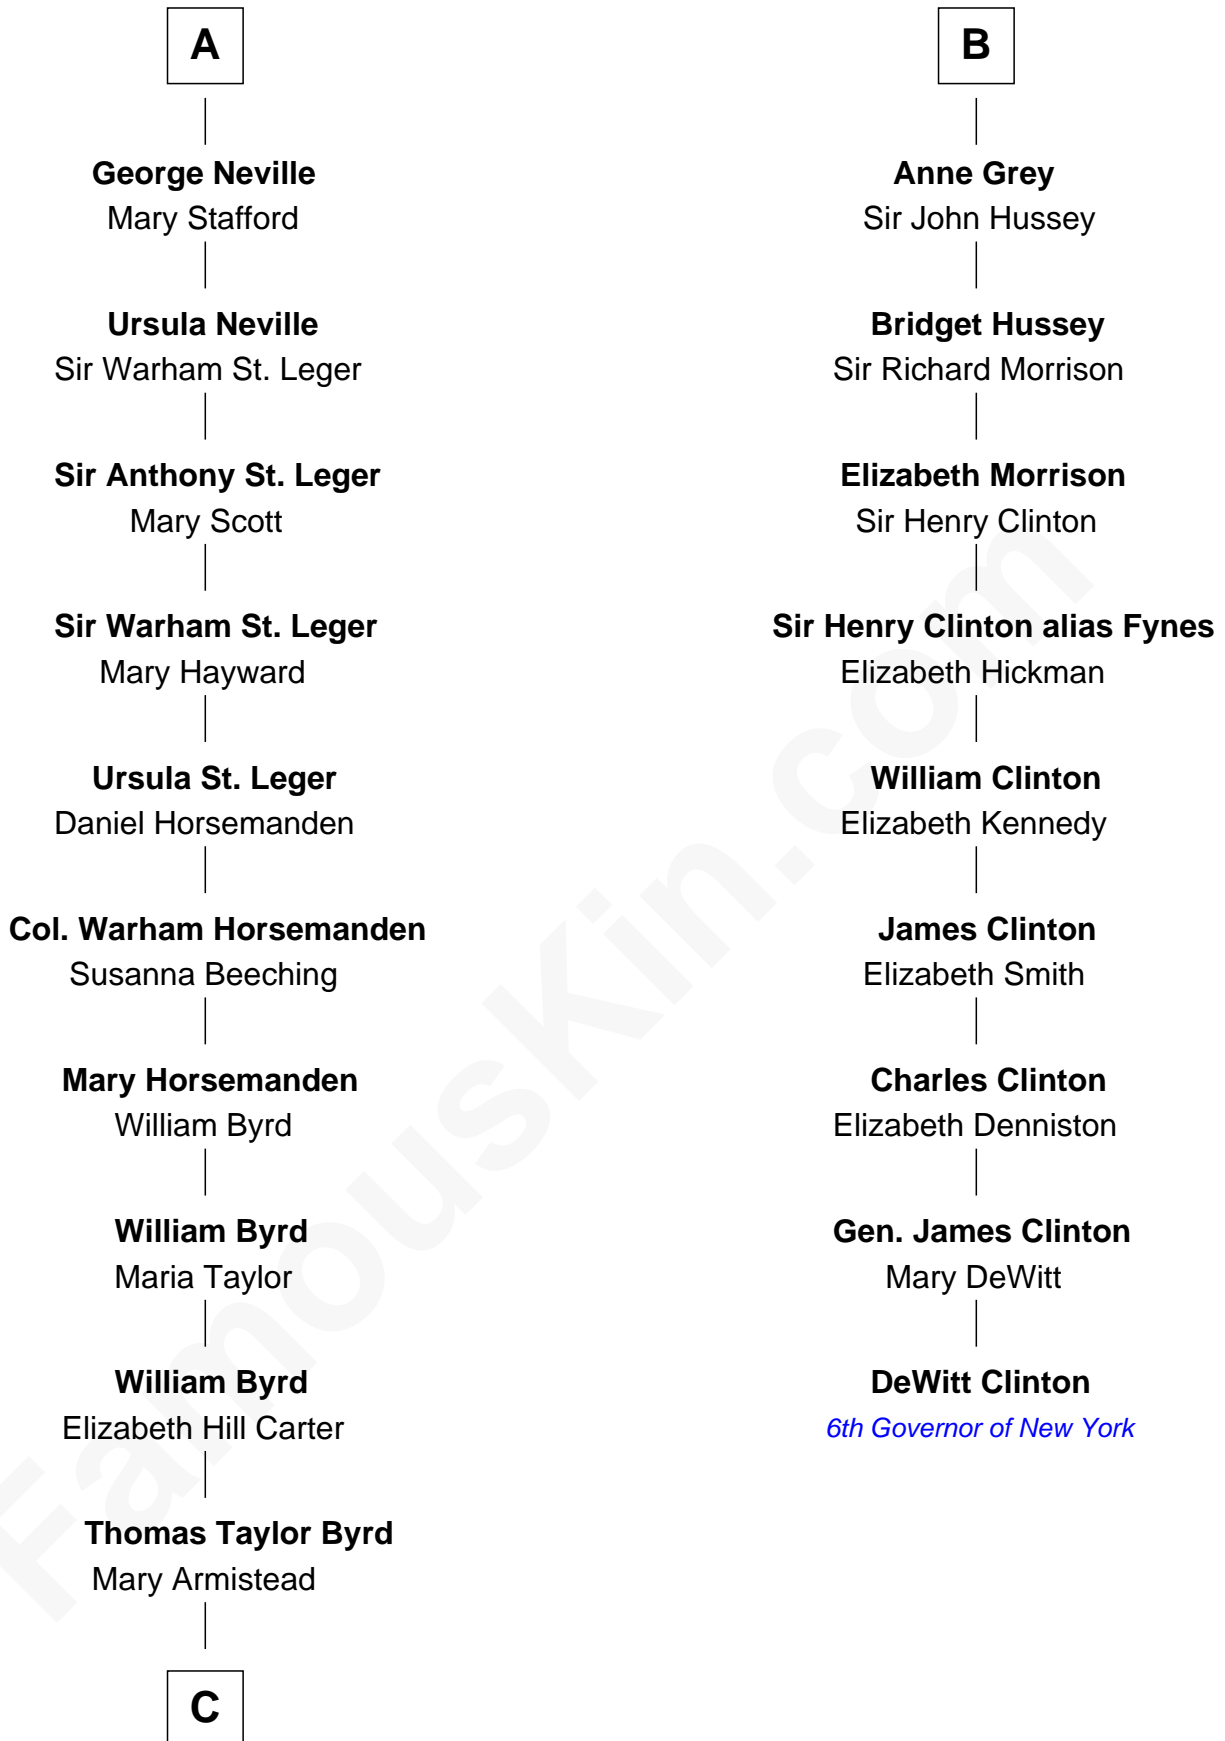

FamousKin.com
Relationship Chart of
Admiral Richard Byrd
Polar Explorer

15th cousin 5 times removed of

DeWitt Clinton
6th Governor of New York

C

Richard Evelyn Byrd

Anne Harrison

Col. William Byrd

Jane Meriwether Rivers

Richard Evelyn Byrd

Eleanor Bolling Flood

Admiral Richard Byrd

Polar Explorer

FamousKin.com