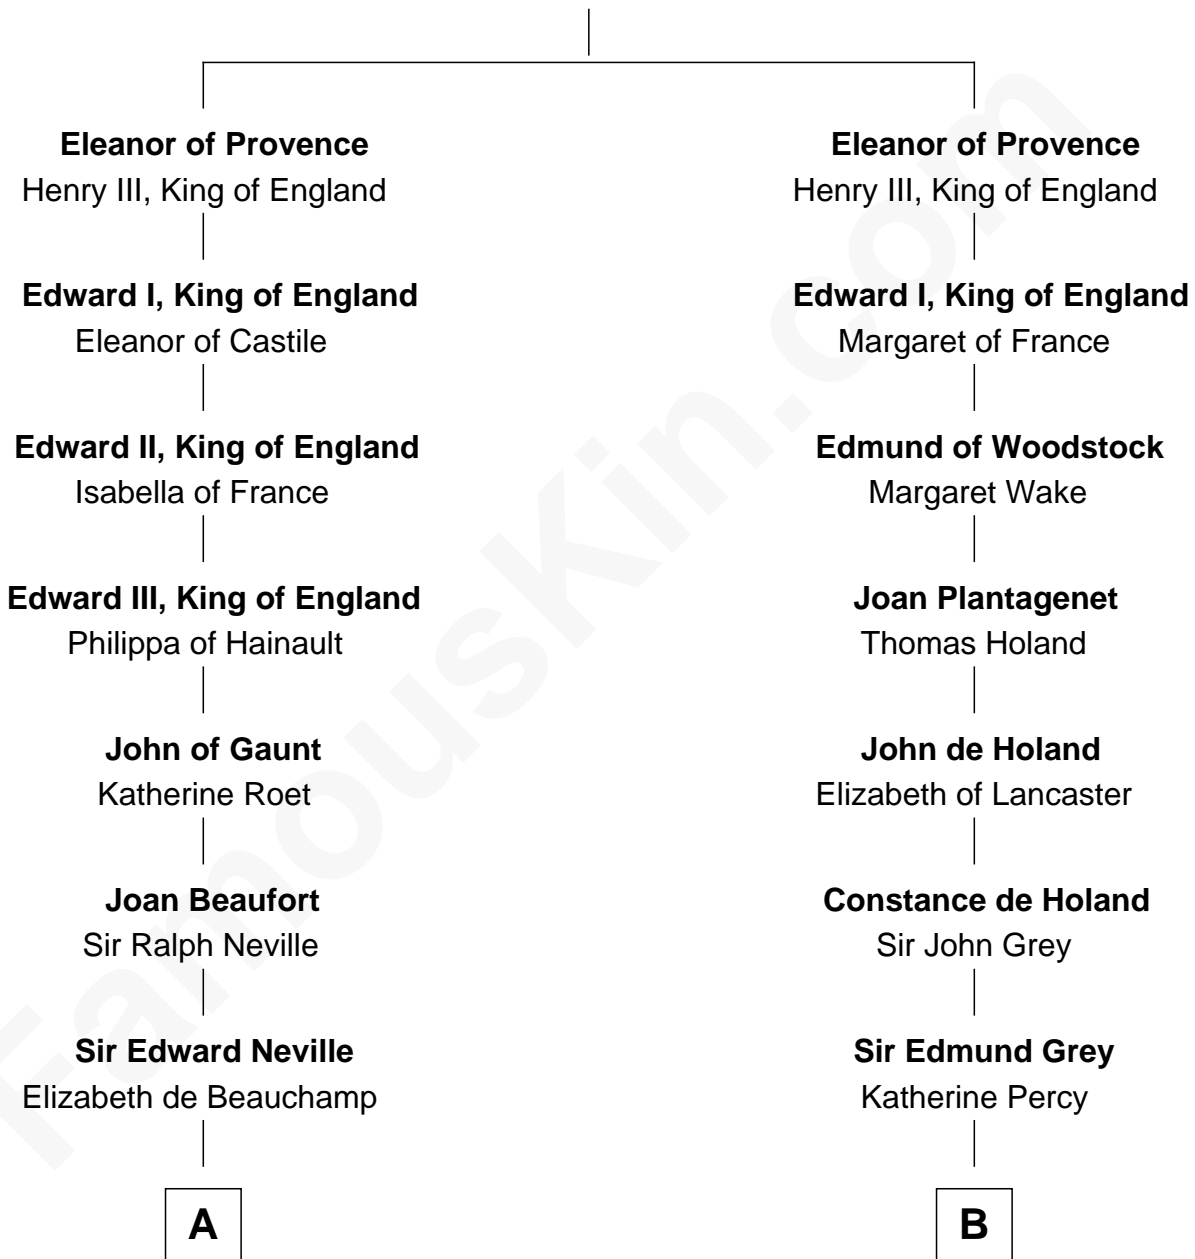

FamousKin.com
Relationship Chart of
Admiral Richard Byrd
Polar Explorer

16th cousin 5 times removed of

DeWitt Clinton
6th Governor of New York

Ramon Berenguer IV of Provence
 Beatrice of Savoy

C

Thomas Taylor Byrd

Mary Armistead

Richard Evelyn Byrd

Anne Harrison

Col. William Byrd

Jane Meriwether Rivers

Richard Evelyn Byrd

Eleanor Bolling Flood

Admiral Richard Byrd

Polar Explorer

FamousKin.com