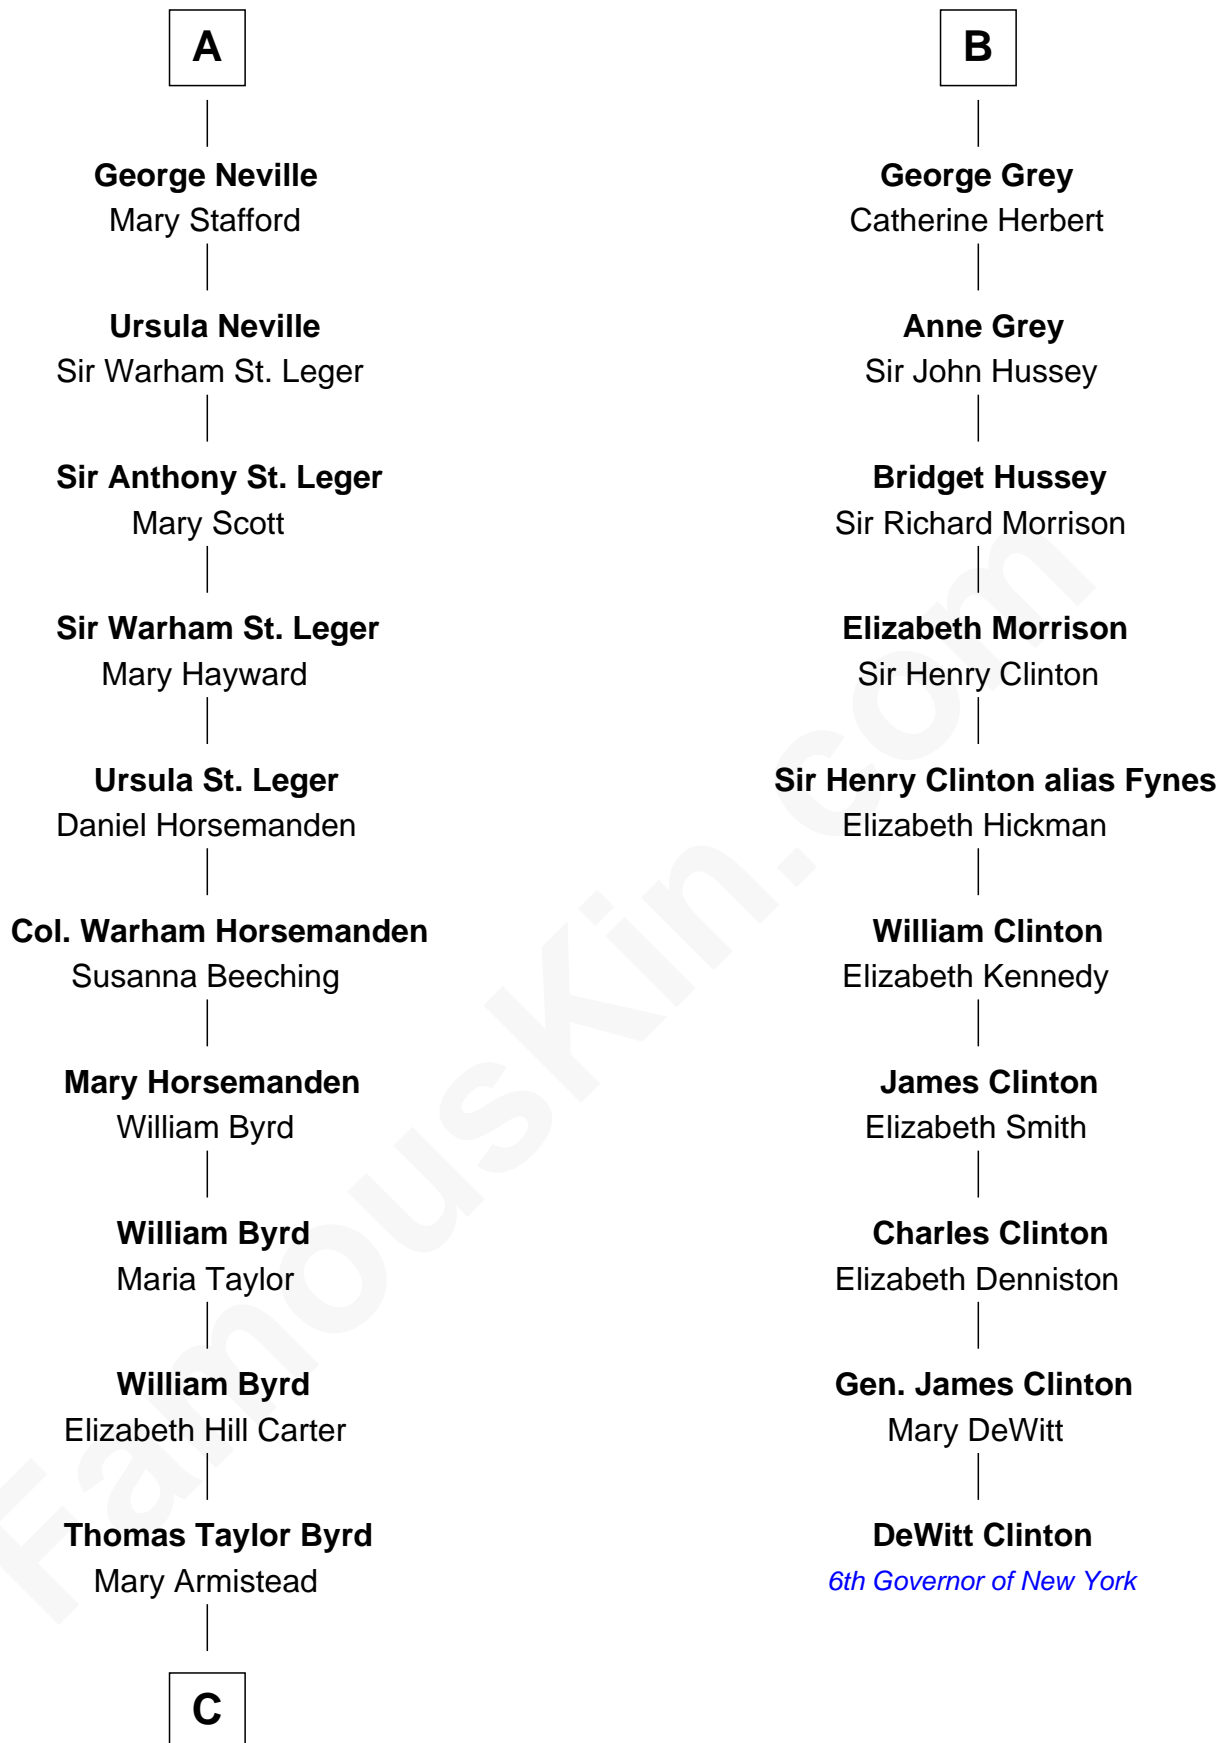

**FamousKin.com**  
**Relationship Chart of**  
**Admiral Richard Byrd**  
*Polar Explorer*

16th cousin 4 times removed of

**DeWitt Clinton**  
*6th Governor of New York*

**Roger FitzJohn**  
 Isabel - - - - -

**C**

Richard Evelyn Byrd

Anne Harrison

Col. William Byrd

Jane Meriwether Rivers

Richard Evelyn Byrd

Eleanor Bolling Flood

Admiral Richard Byrd

*Polar Explorer*

FamousKin.com