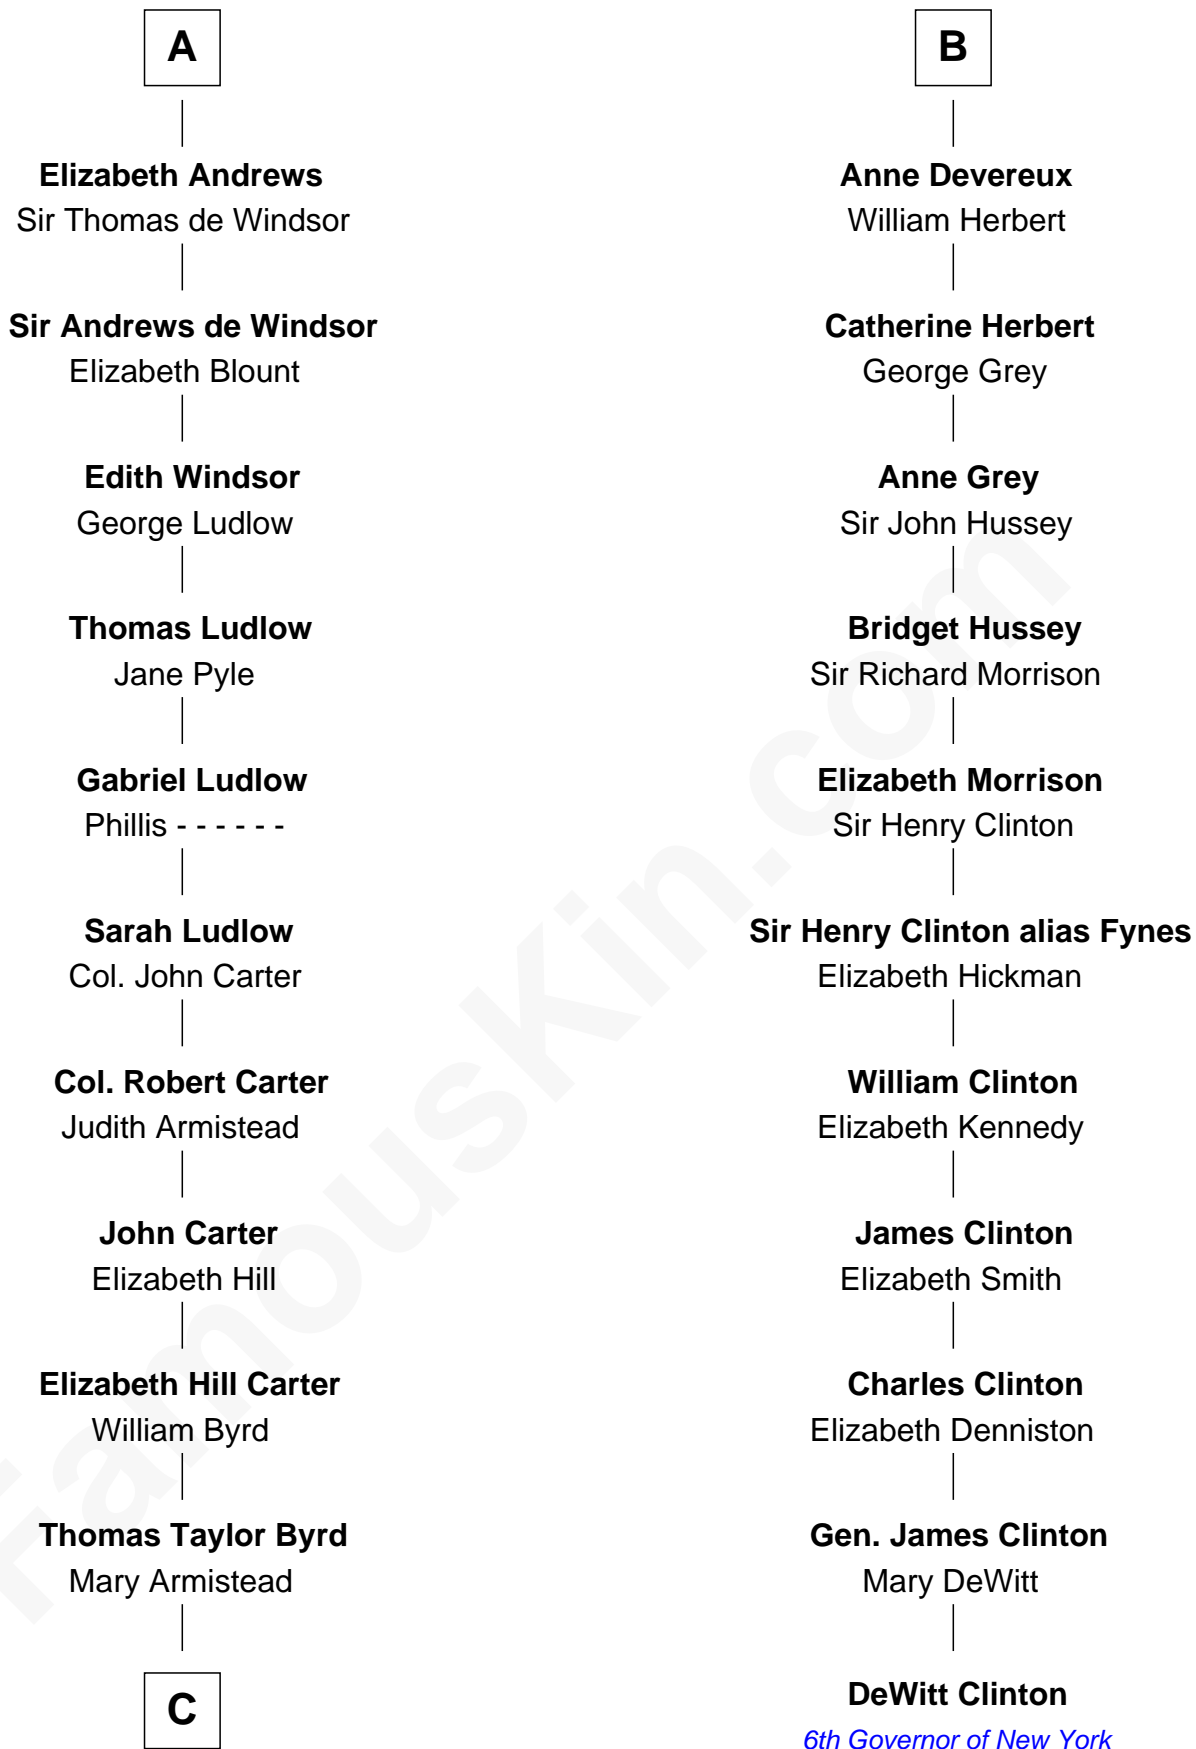

**FamousKin.com**  
**Relationship Chart of**  
**Admiral Richard Byrd**  
*Polar Explorer*

17th cousin 3 times removed of

**DeWitt Clinton**  
*6th Governor of New York*

**Sir Humphrey de Bohun**  
 Eleanor de Braiose

**C**

Richard Evelyn Byrd

Anne Harrison

Col. William Byrd

Jane Meriwether Rivers

Richard Evelyn Byrd

Eleanor Bolling Flood

Admiral Richard Byrd

*Polar Explorer*

FamousKin.com