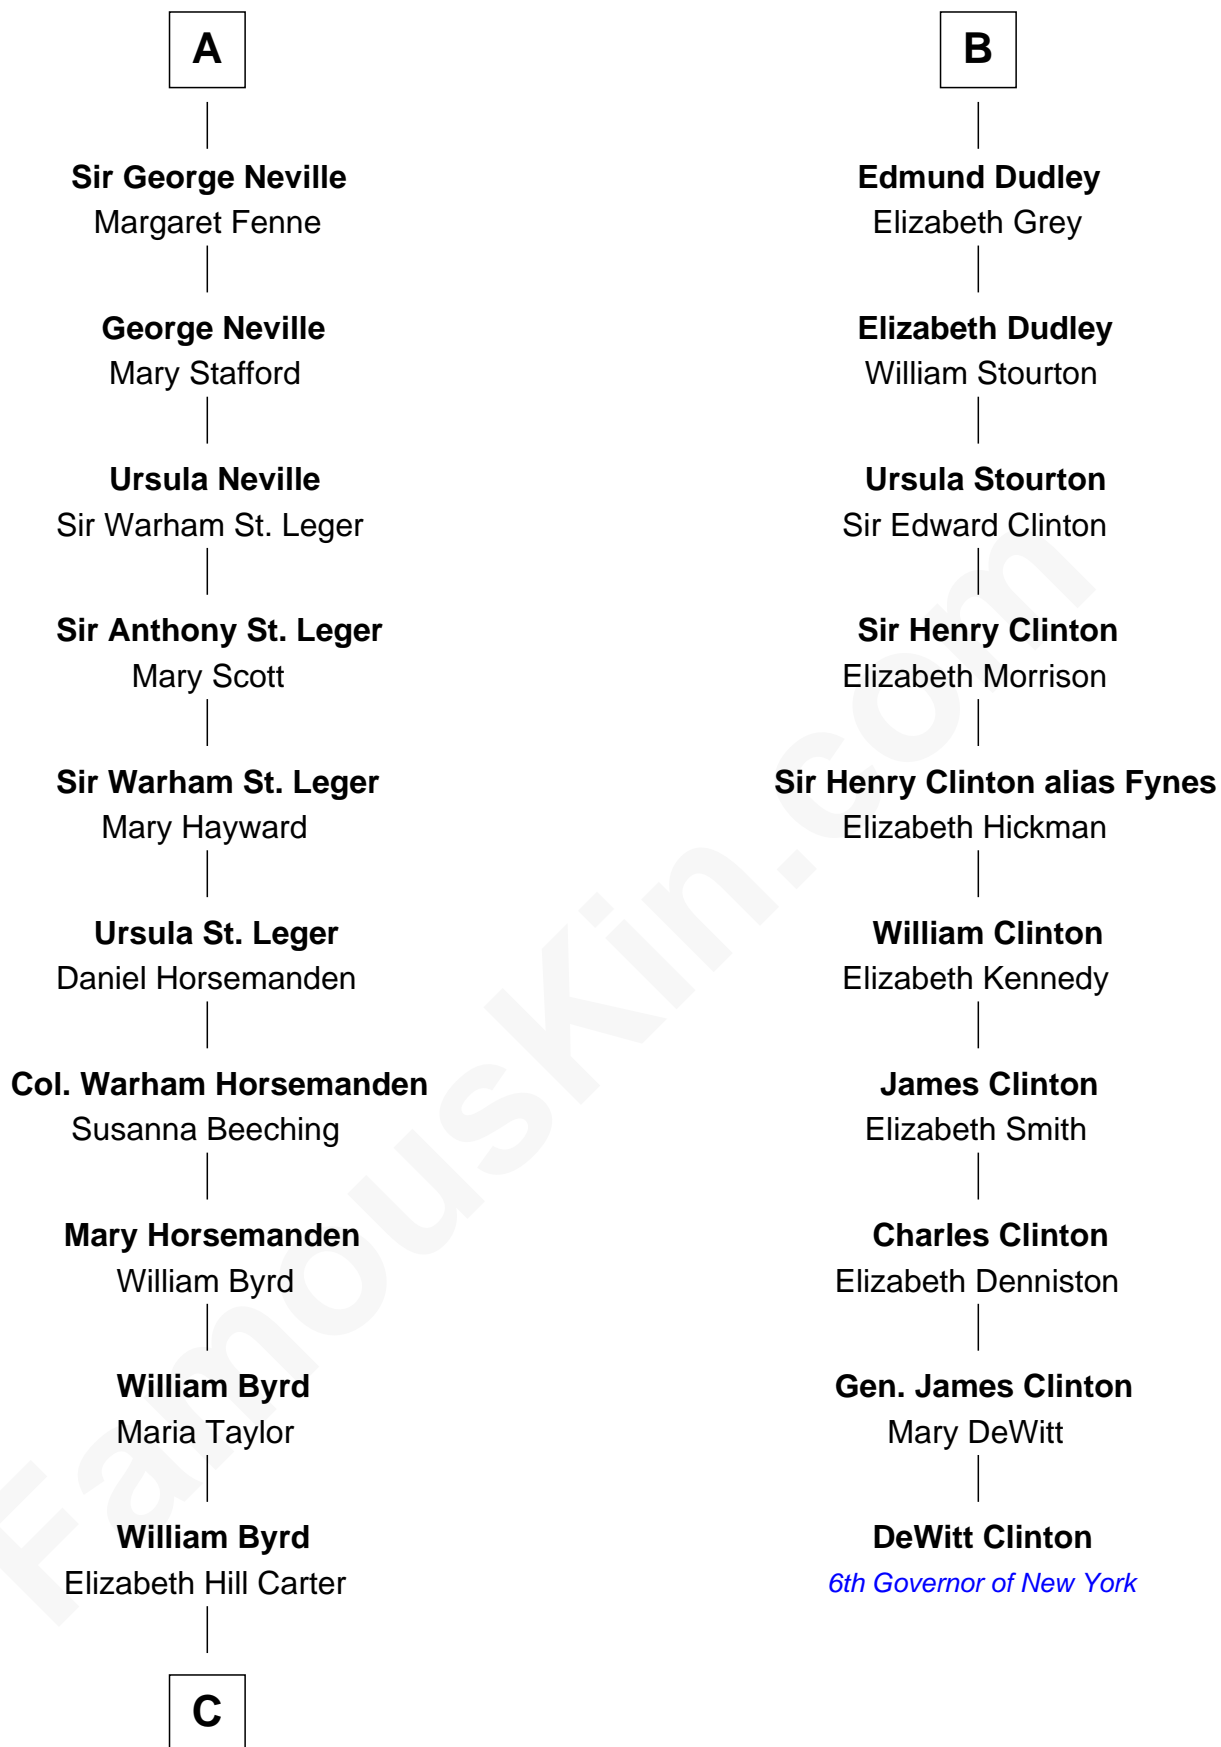

FamousKin.com
Relationship Chart of
Admiral Richard Byrd
Polar Explorer

16th cousin 5 times removed of

DeWitt Clinton
6th Governor of New York

C

Thomas Taylor Byrd

Mary Armistead

Richard Evelyn Byrd

Anne Harrison

Col. William Byrd

Jane Meriwether Rivers

Richard Evelyn Byrd

Eleanor Bolling Flood

Admiral Richard Byrd

Polar Explorer

FamousKin.com