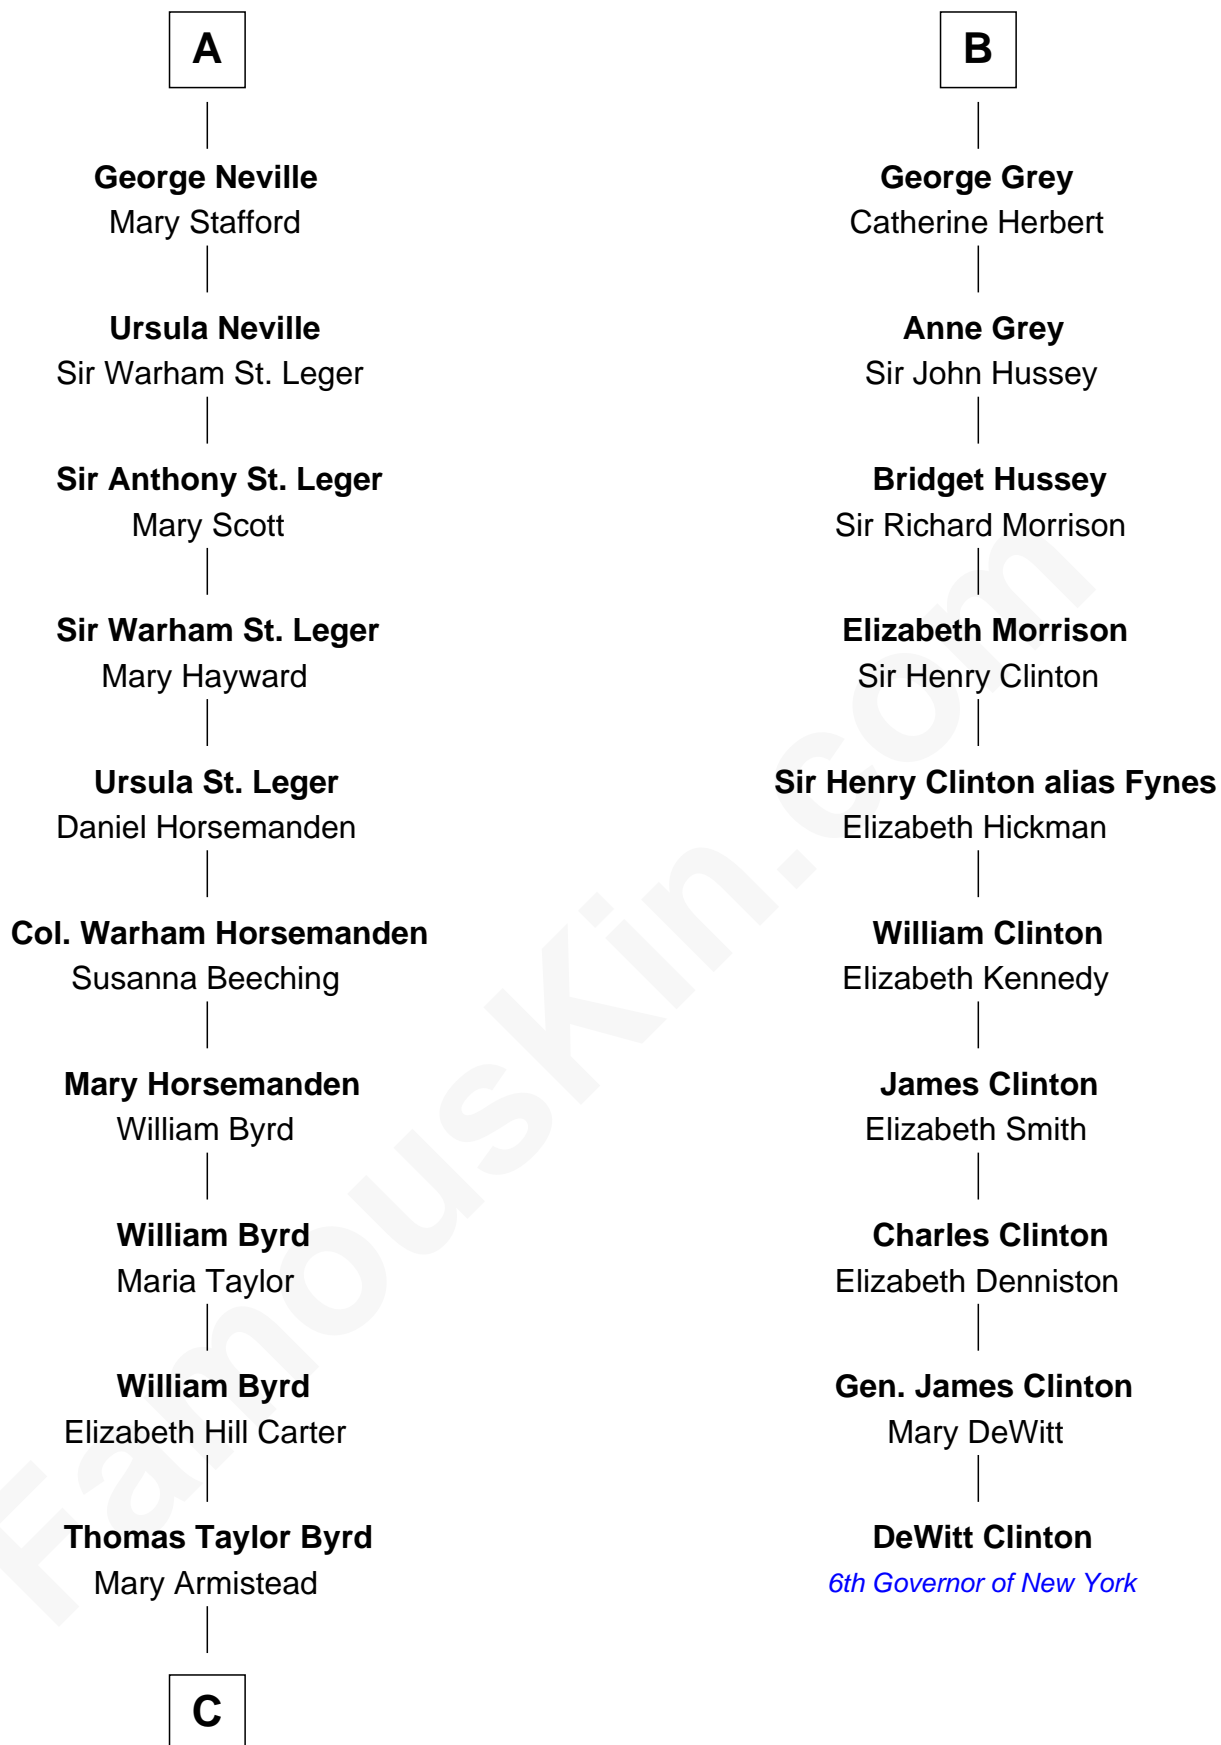

FamousKin.com
Relationship Chart of
Admiral Richard Byrd
Polar Explorer

16th cousin 4 times removed of

DeWitt Clinton
6th Governor of New York

Sir Ralph FitzRanulph
 Anastasia de Percy

C

Richard Evelyn Byrd

Anne Harrison

Col. William Byrd

Jane Meriwether Rivers

Richard Evelyn Byrd

Eleanor Bolling Flood

Admiral Richard Byrd

Polar Explorer

FamousKin.com