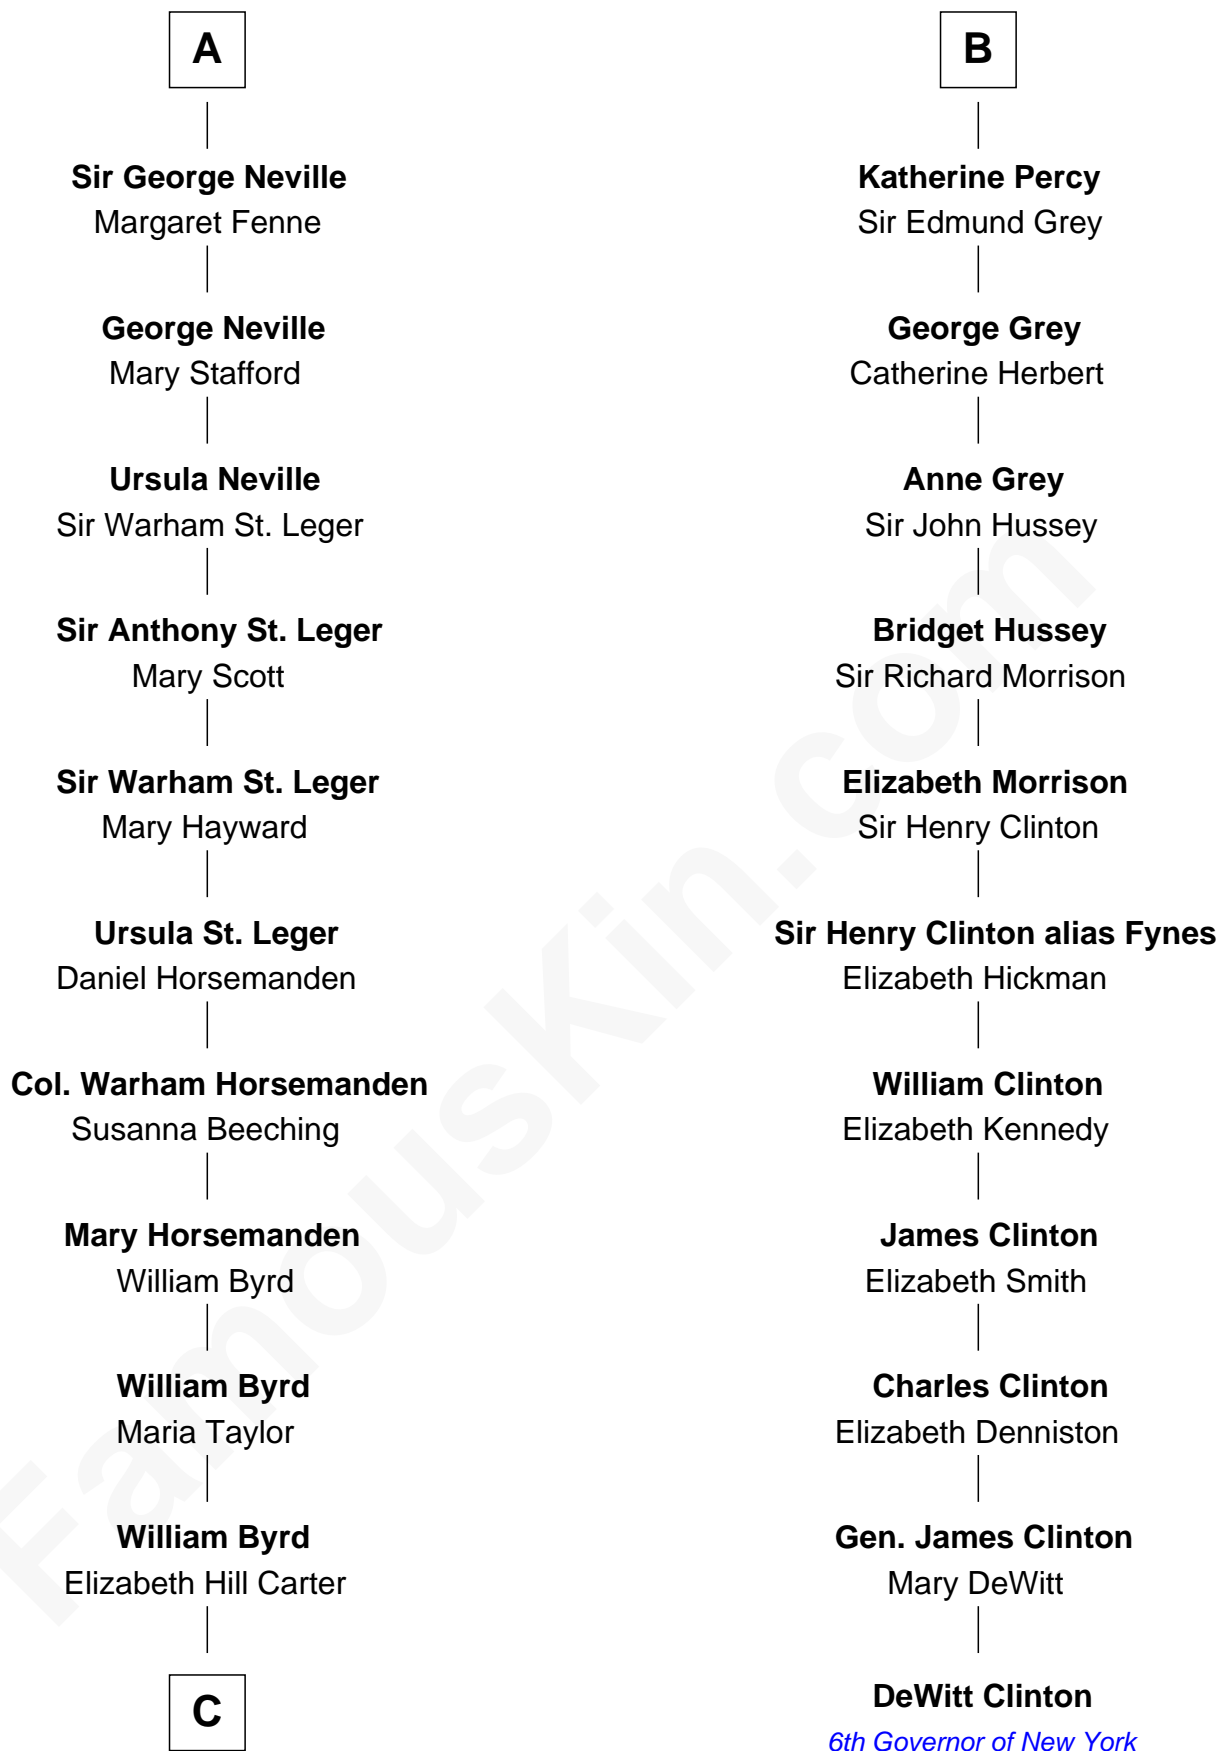

FamousKin.com
Relationship Chart of
Admiral Richard Byrd
Polar Explorer

17th cousin 4 times removed of

DeWitt Clinton
6th Governor of New York

C

Thomas Taylor Byrd

Mary Armistead

Richard Evelyn Byrd

Anne Harrison

Col. William Byrd

Jane Meriwether Rivers

Richard Evelyn Byrd

Eleanor Bolling Flood

Admiral Richard Byrd

Polar Explorer

FamousKin.com