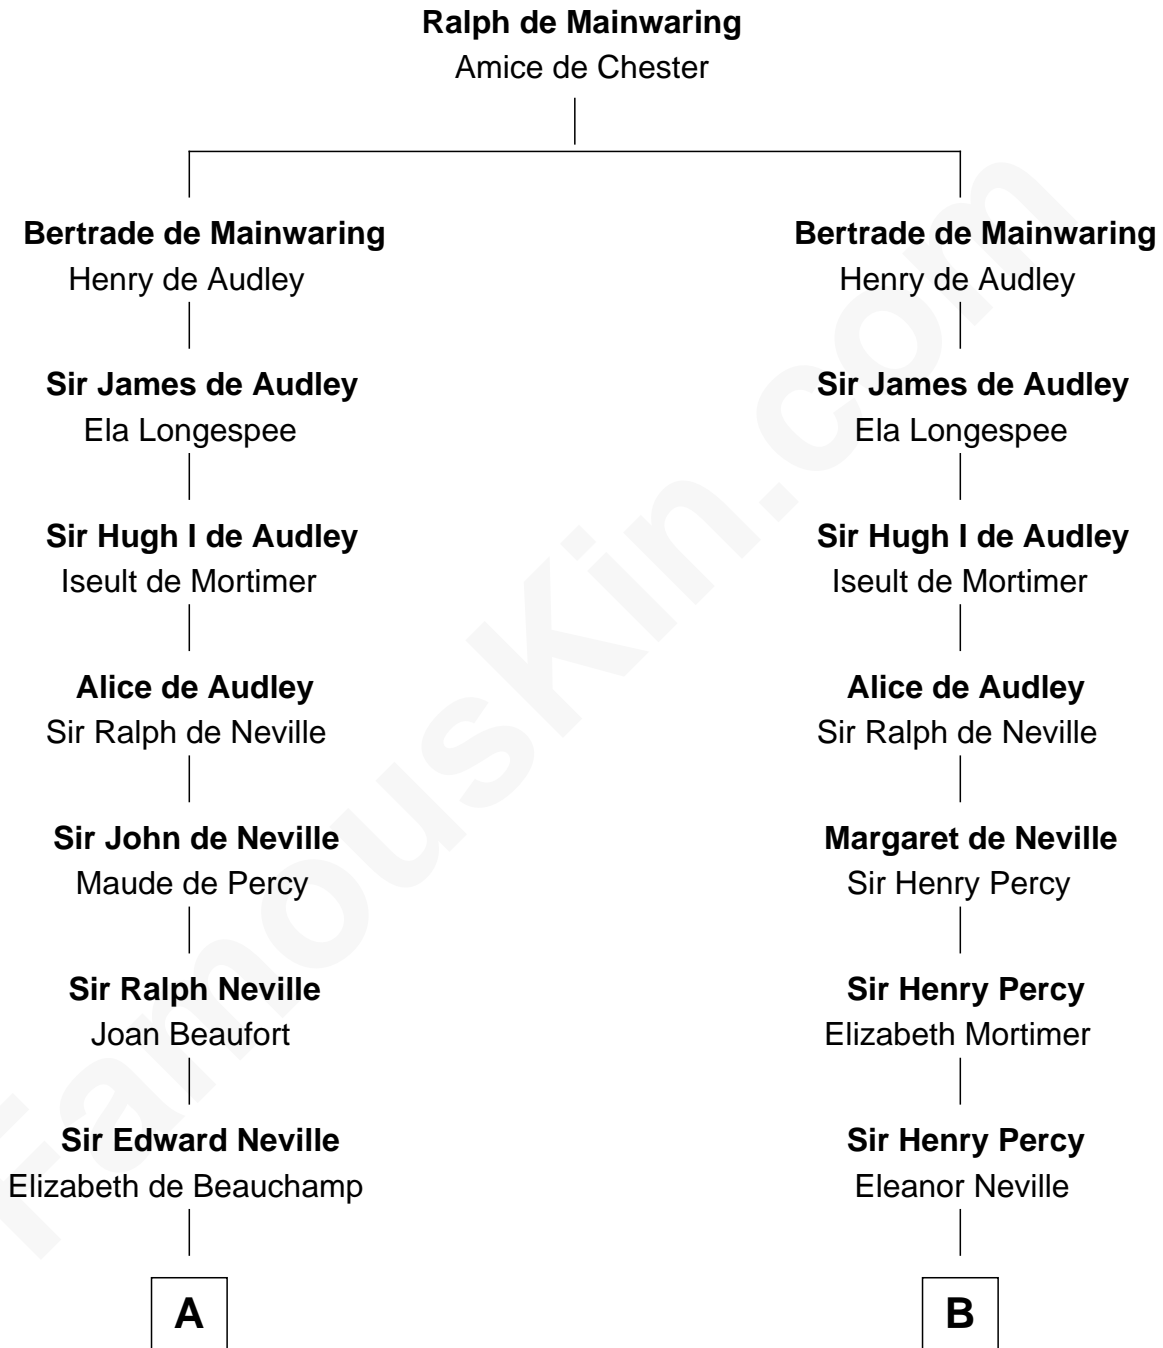

FamousKin.com
Relationship Chart of
Admiral Richard Byrd
Polar Explorer

17th cousin 4 times removed of

DeWitt Clinton
6th Governor of New York

C

Thomas Taylor Byrd

Mary Armistead

Richard Evelyn Byrd

Anne Harrison

Col. William Byrd

Jane Meriwether Rivers

Richard Evelyn Byrd

Eleanor Bolling Flood

Admiral Richard Byrd

Polar Explorer

FamousKin.com