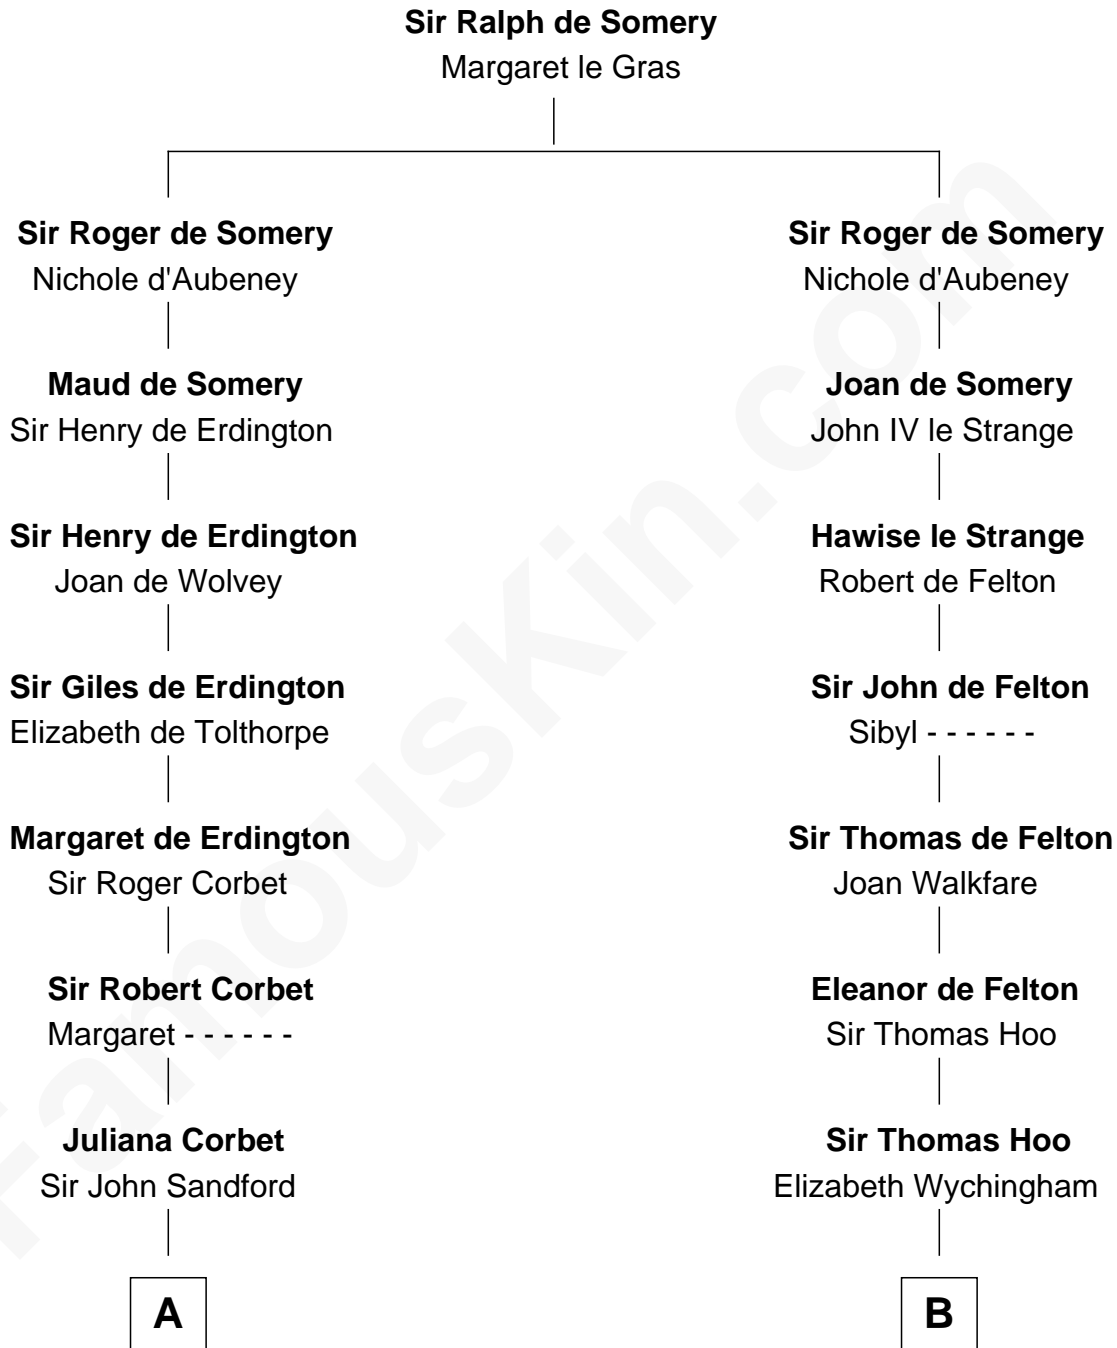

FamousKin.com
Relationship Chart of
Admiral Richard Byrd
Polar Explorer

20th cousin 1 time removed of
Lt. Gen. James Brudenell
Leader of the "Charge of the Light Brigade"

C

Evelyn Taylor Byrd

Benjamin Harrison

Anne Harrison

Richard Evelyn Byrd

Col. William Byrd

Jane Meriwether Rivers

Richard Evelyn Byrd

Eleanor Bolling Flood

Admiral Richard Byrd

Polar Explorer