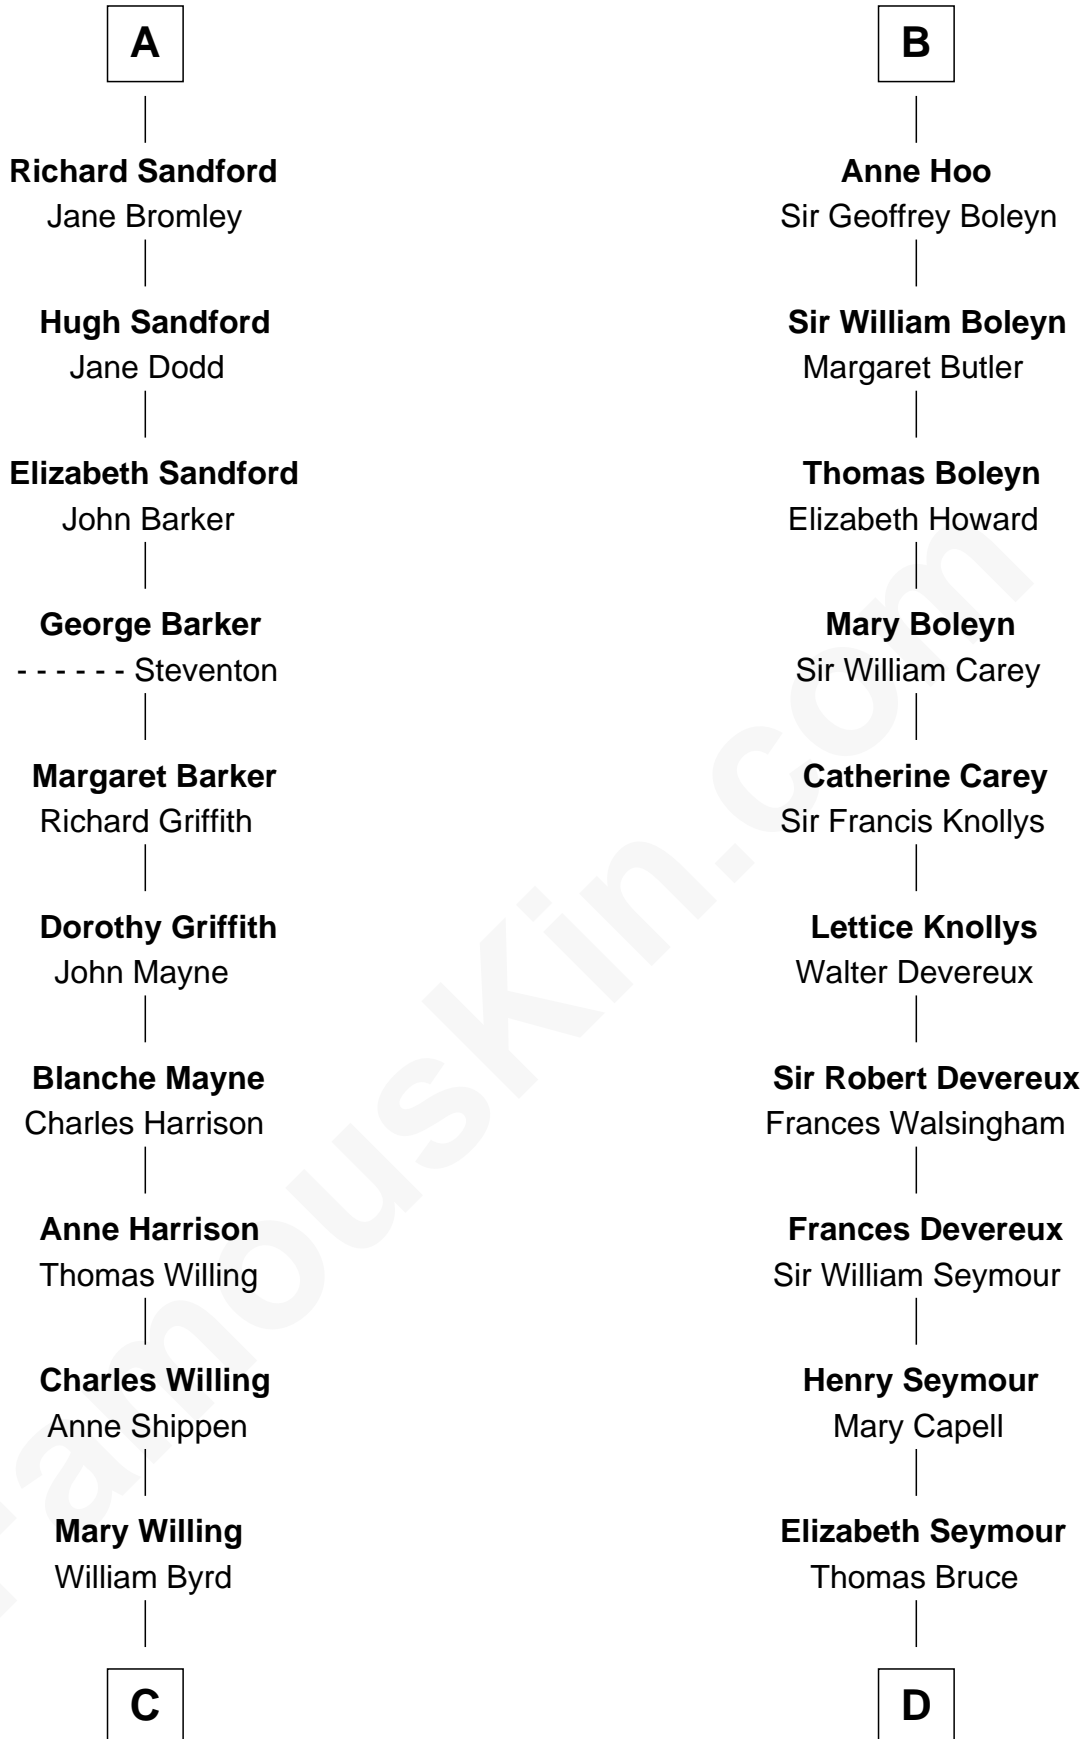

FamousKin.com
Relationship Chart of
Admiral Richard Byrd
Polar Explorer

20th cousin 1 time removed of
Lt. Gen. James Brudenell
Leader of the "Charge of the Light Brigade"

C

Evelyn Taylor Byrd

Benjamin Harrison

Anne Harrison

Richard Evelyn Byrd

Col. William Byrd

Jane Meriwether Rivers

Richard Evelyn Byrd

Eleanor Bolling Flood

Admiral Richard Byrd

Polar Explorer