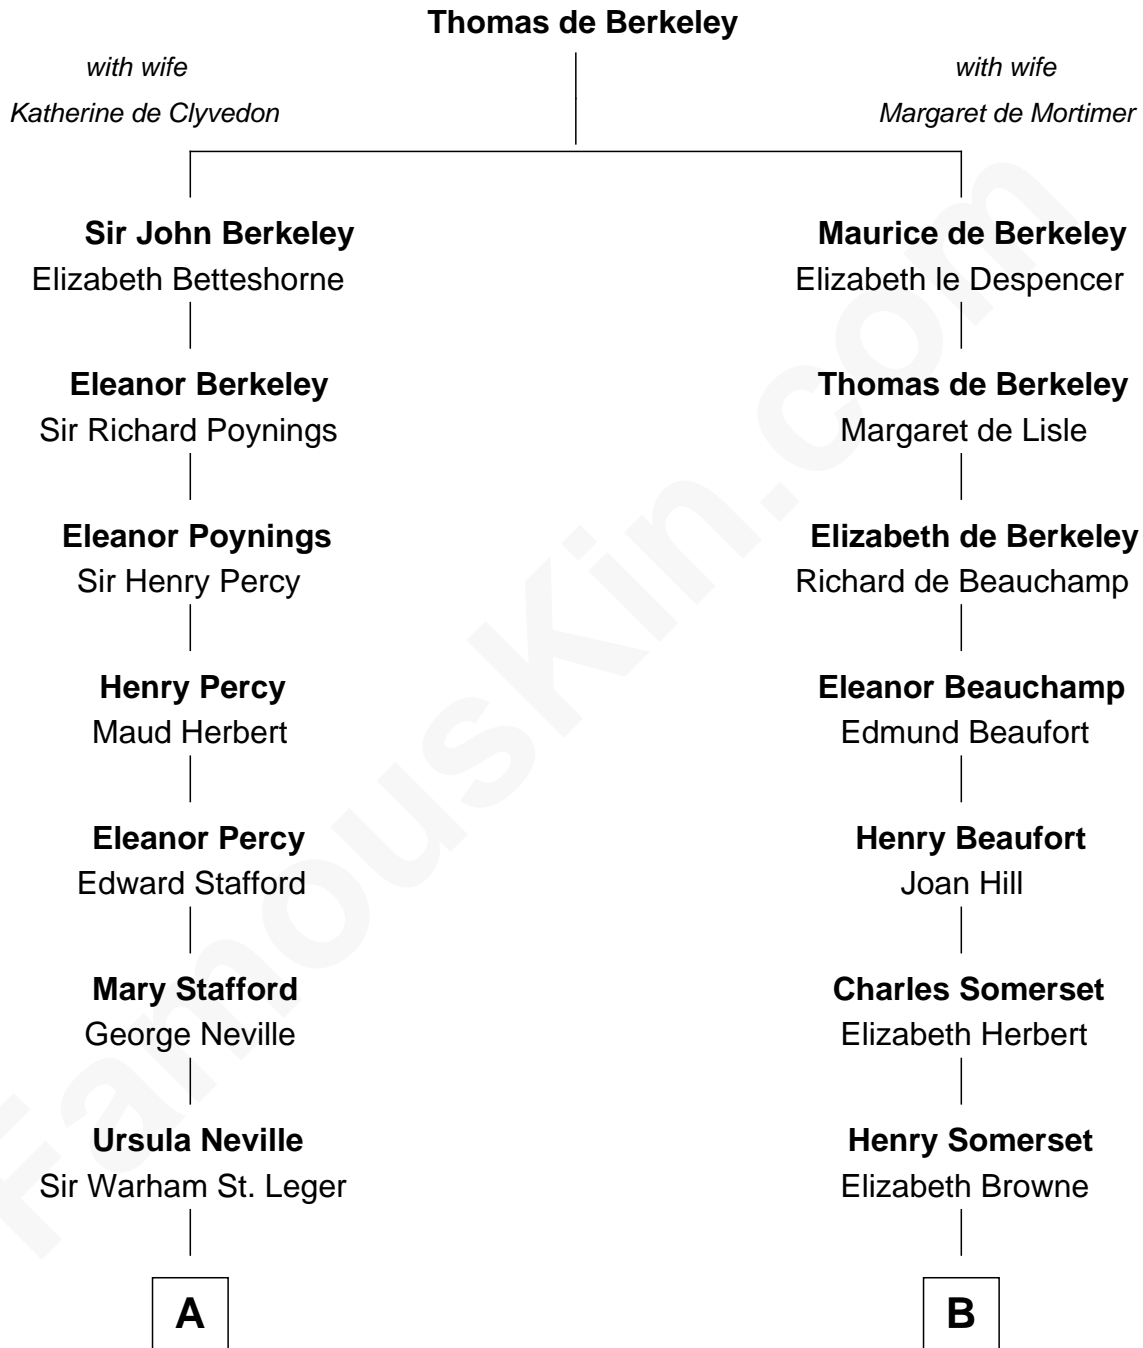

FamousKin.com
Relationship Chart of
Admiral Richard Byrd
Polar Explorer

16th cousin 2 times removed of
Lt. Gen. James Brudenell
Leader of the "Charge of the Light Brigade"

C

Richard Evelyn Byrd

Eleanor Bolling Flood

Admiral Richard Byrd

Polar Explorer

FamousKin.com