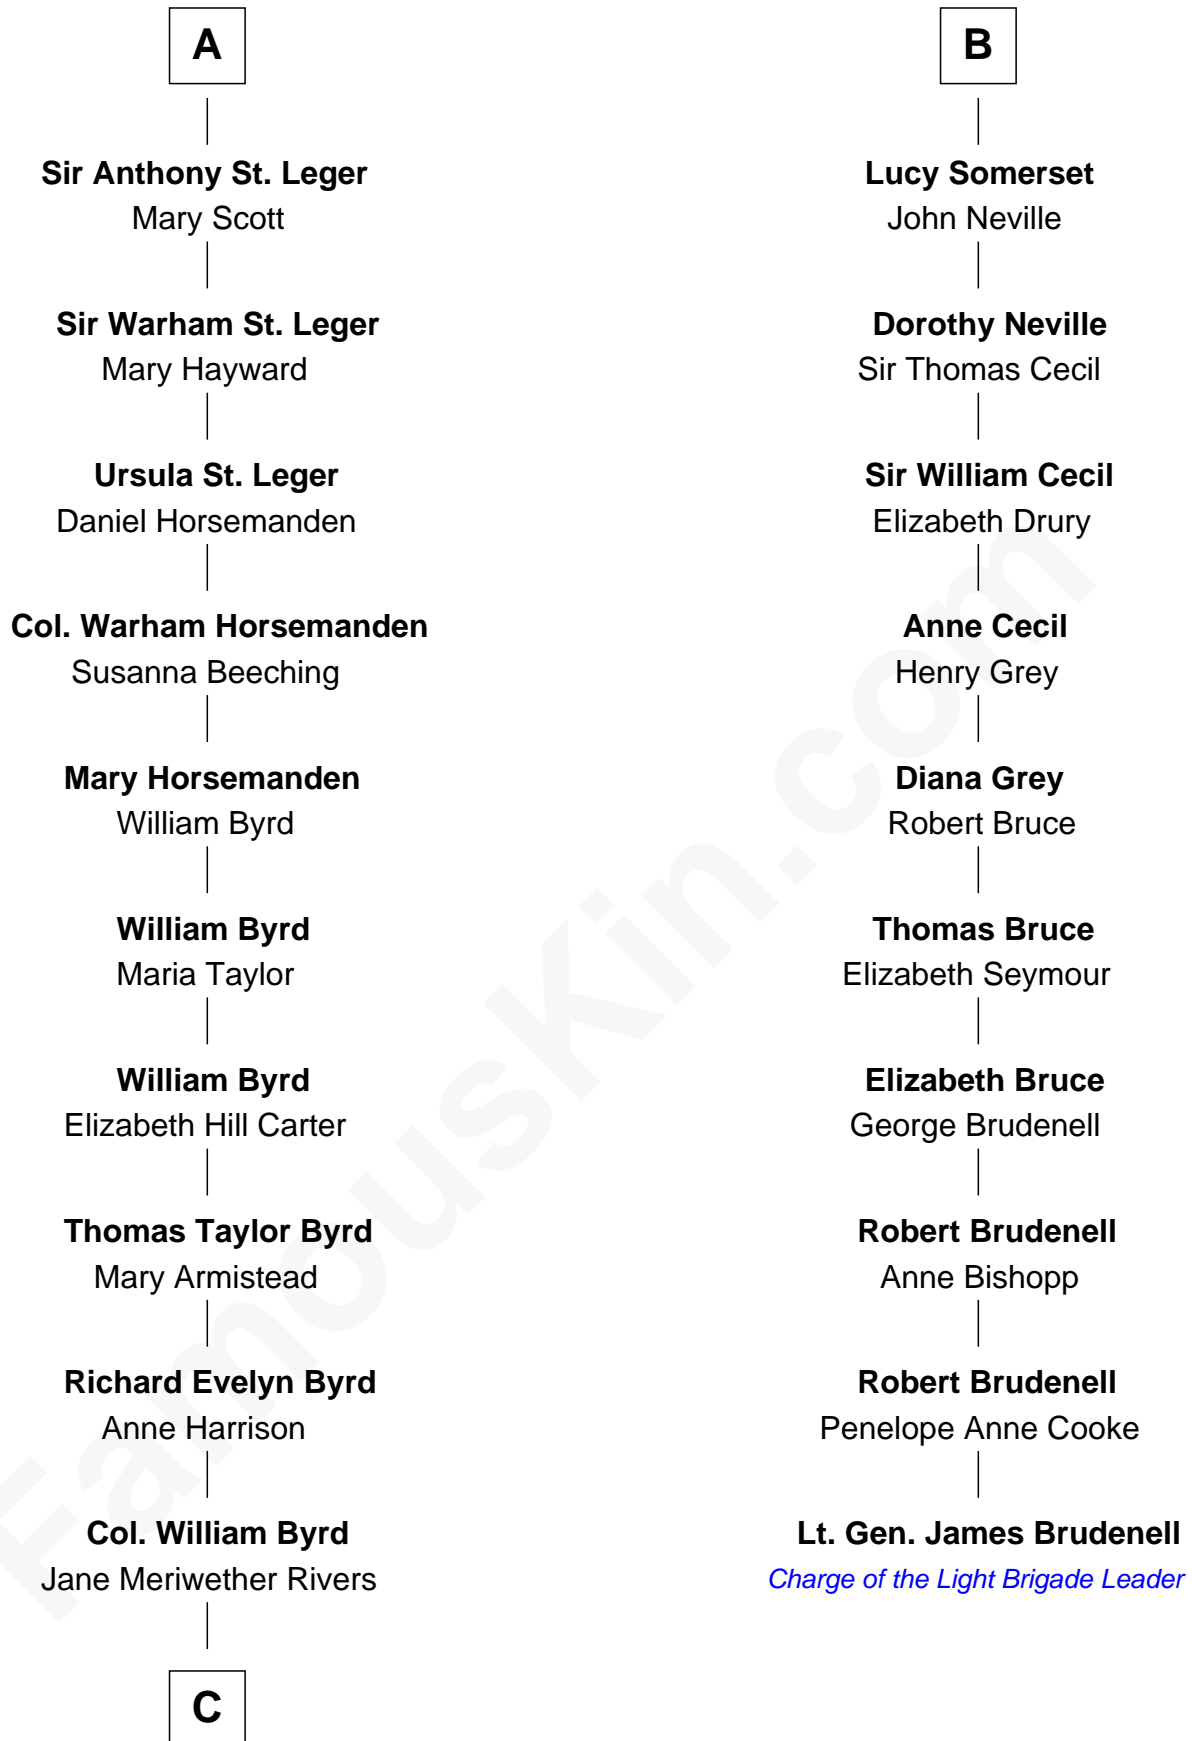

FamousKin.com
Relationship Chart of
Admiral Richard Byrd
Polar Explorer

16th cousin 2 times removed of
Lt. Gen. James Brudenell
Leader of the "Charge of the Light Brigade"

C

Richard Evelyn Byrd

Eleanor Bolling Flood

Admiral Richard Byrd

Polar Explorer

FamousKin.com