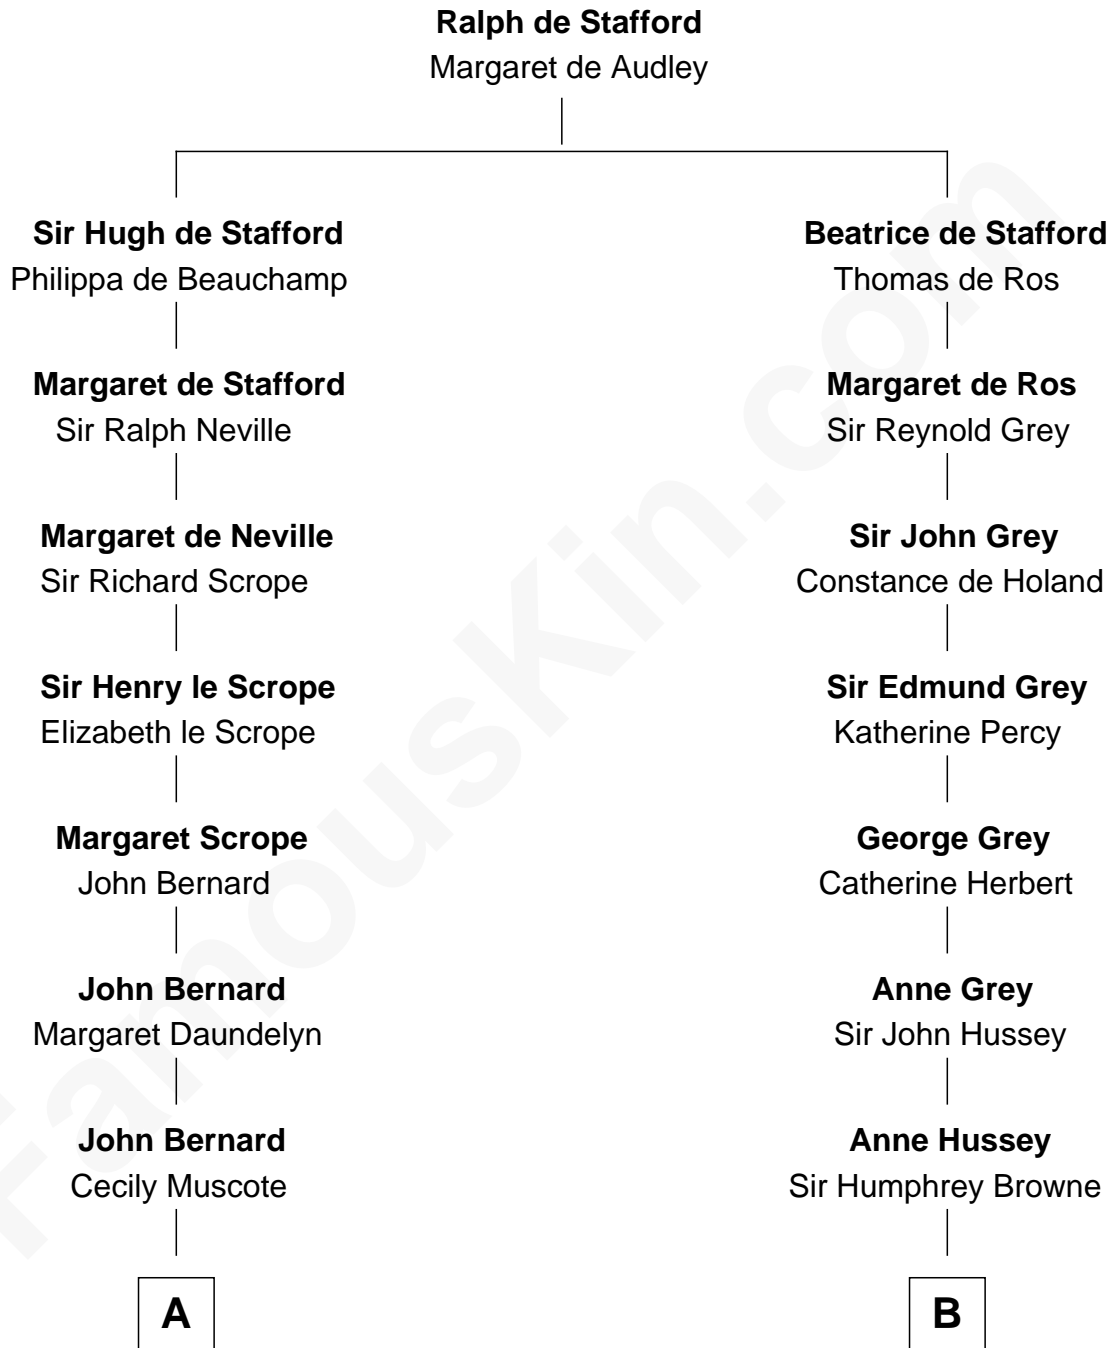

FamousKin.com
Relationship Chart of
Admiral Richard Byrd
Polar Explorer

15th cousin 2 times removed of
Lt. Gen. James Brudenell
Leader of the "Charge of the Light Brigade"

A

Francis Bernard
Alice Hazlewood

Elizabeth Bernard
Thomas Harrison

Probable

Benjamin Harrison
Mary - - - - -

Benjamin Harrison
Hannah Churchill

Nathaniel Harrison
Mary Cary

Nathaniel Harrison
Mary Digges

Benjamin Harrison
Evelyn Taylor Byrd

Anne Harrison
Richard Evelyn Byrd

Col. William Byrd
Jane Meriwether Rivers

Richard Evelyn Byrd
Eleanor Bolling Flood

Admiral Richard Byrd
Polar Explorer

B

Christian Browne
Sir John Tufton

Sir Nicholas Tufton
Frances Cecil