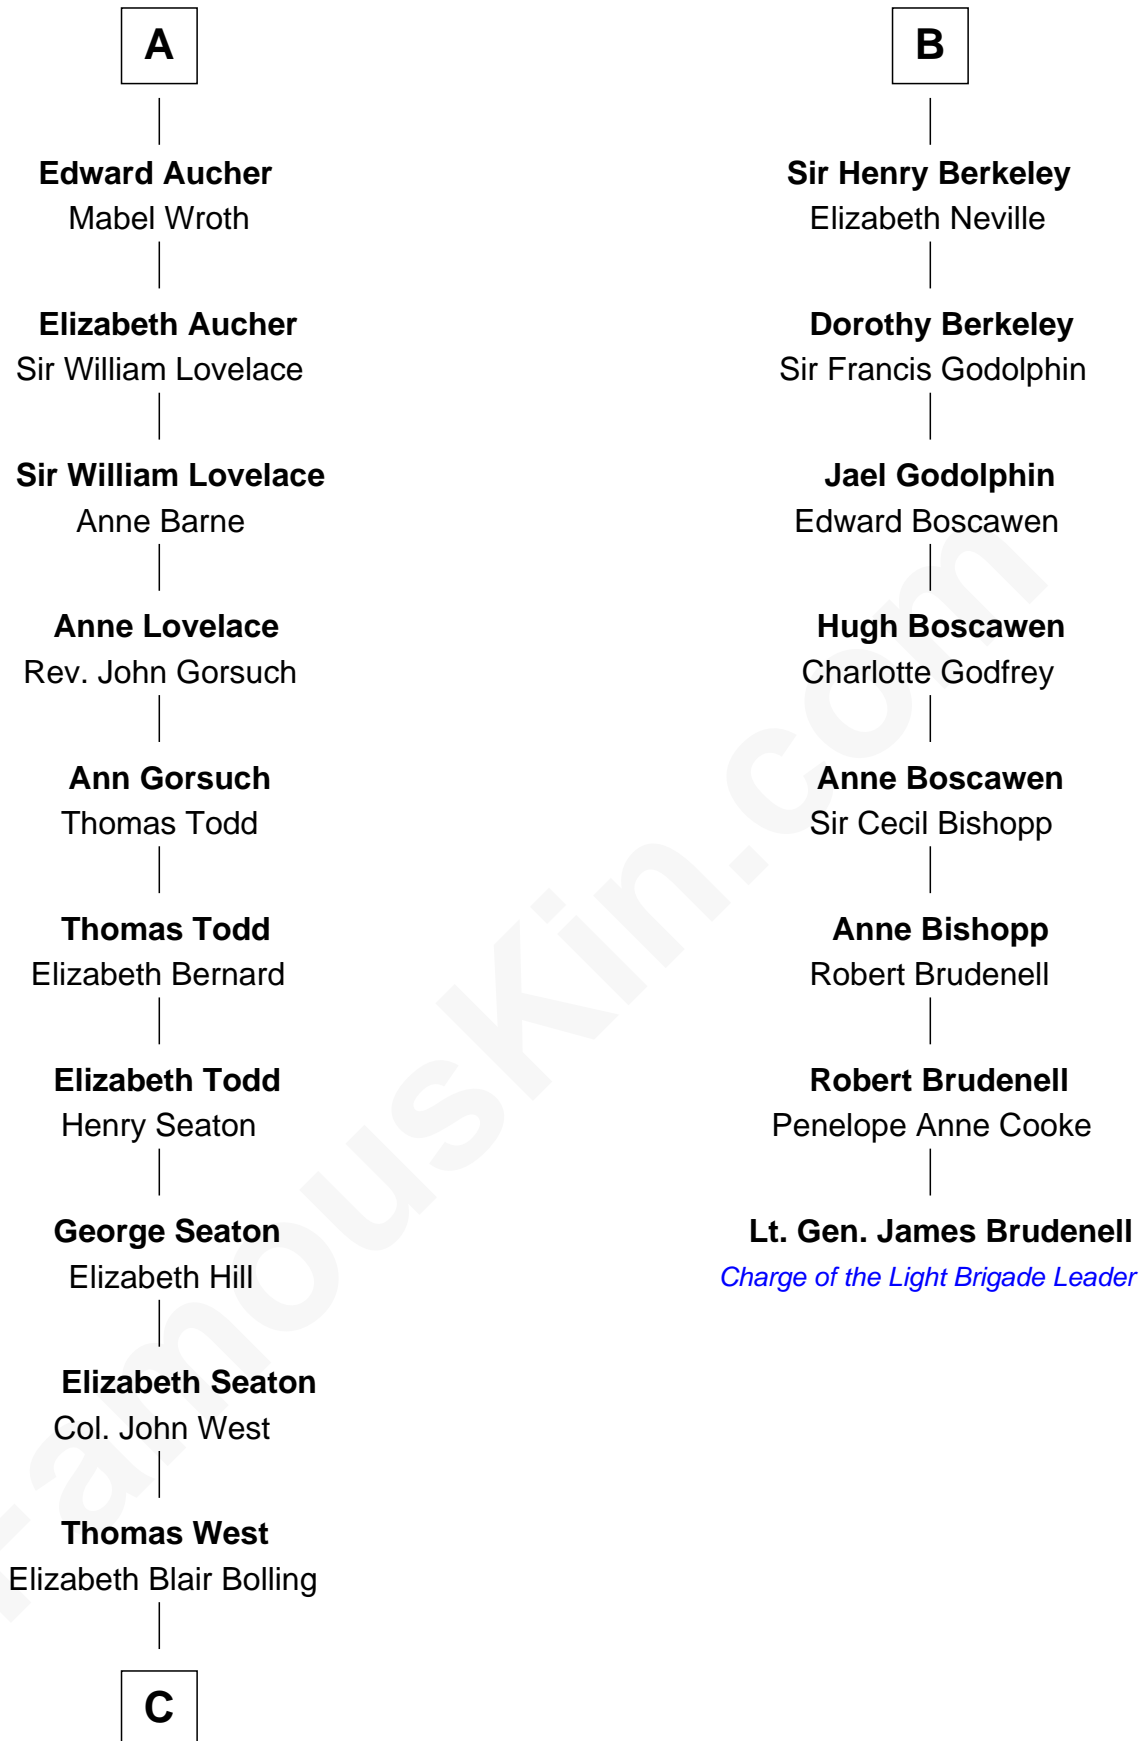

FamousKin.com
Relationship Chart of
Admiral Richard Byrd
Polar Explorer

14th cousin 7 times removed of
Lt. Gen. James Brudenell
Leader of the "Charge of the Light Brigade"

C

—
Eliza Bolling West
Dr. Joel Walker Flood

—
Col. Henry De La Warr Flood
Mary Elizabeth Trent

—
Joel Walker Flood
Ella Faulkner

—
Eleanor Bolling Flood
Richard Evelyn Byrd

—
Admiral Richard Byrd
Polar Explorer