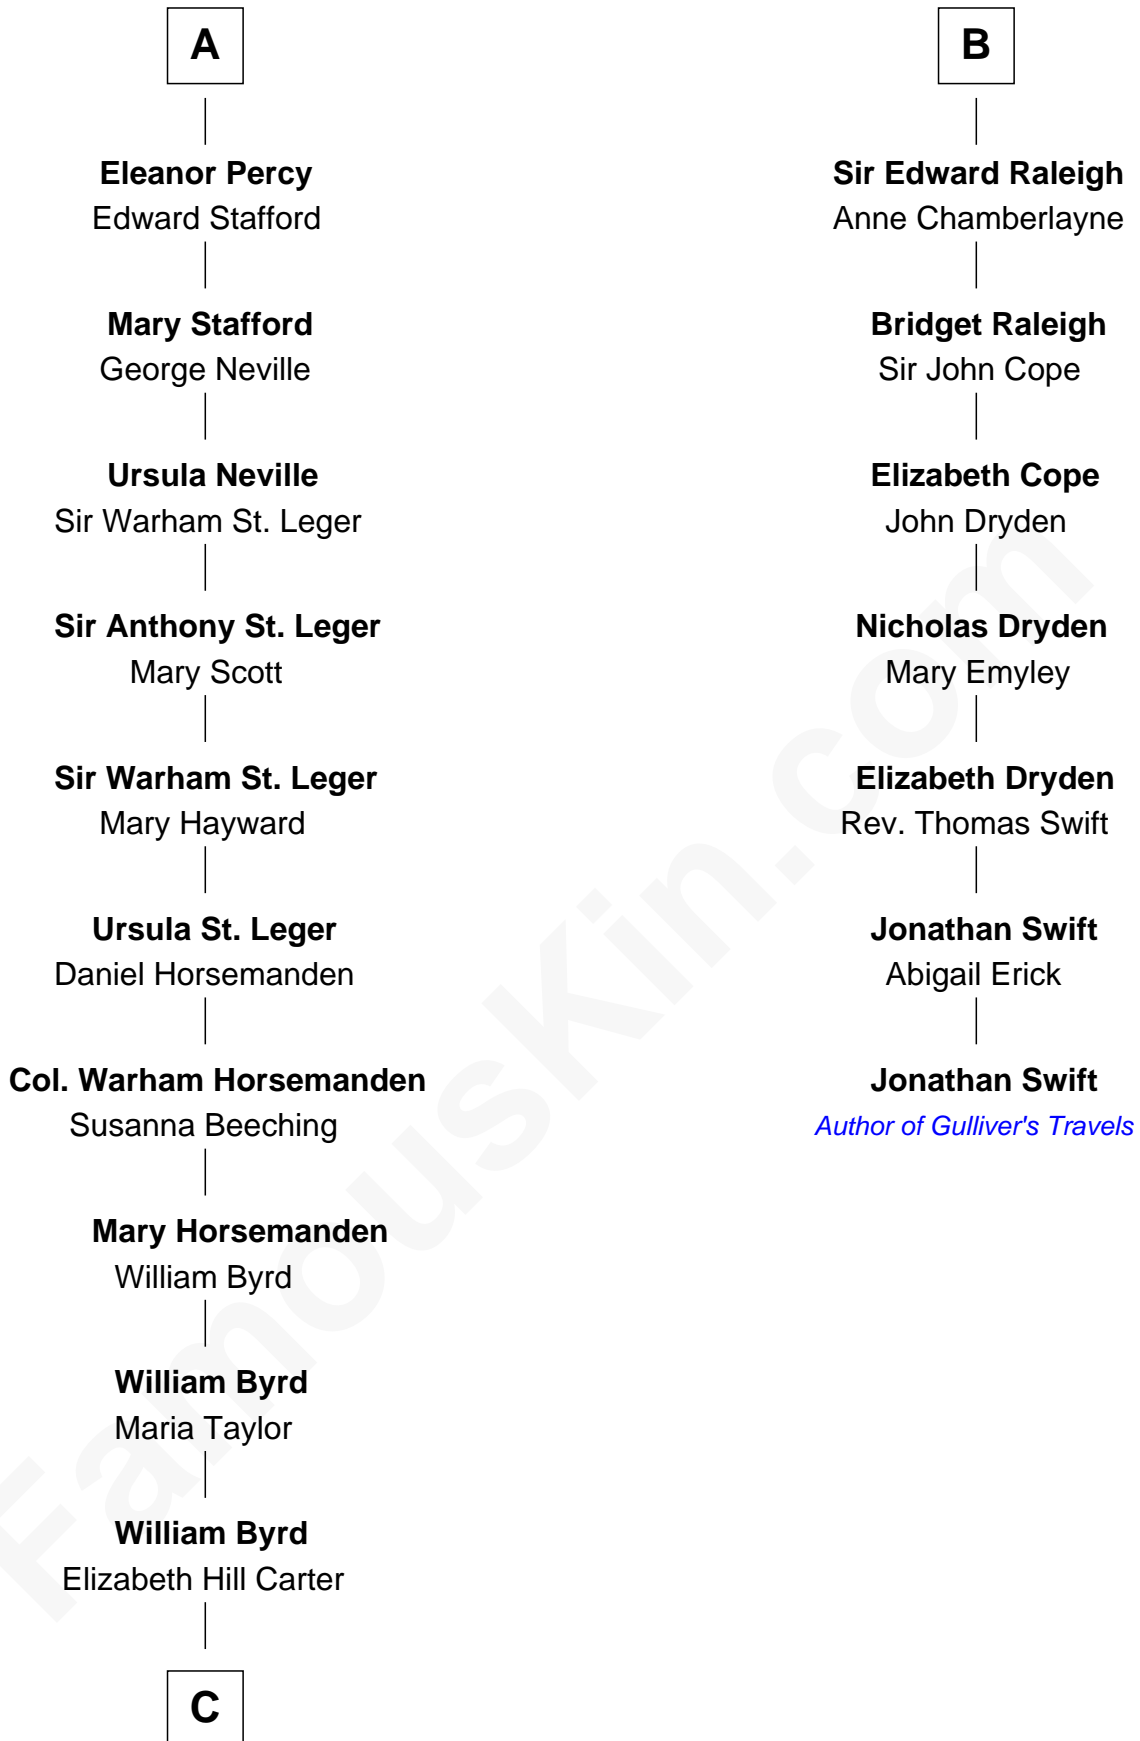

FamousKin.com
Relationship Chart of
Admiral Richard Byrd
Polar Explorer

13th cousin 8 times removed of

Jonathan Swift
Author of Gulliver's Travels

C

—
Thomas Taylor Byrd

Mary Armistead

—
Richard Evelyn Byrd

Anne Harrison

—
Col. William Byrd

Jane Meriwether Rivers

—
Richard Evelyn Byrd

Eleanor Bolling Flood

—
Admiral Richard Byrd

Polar Explorer

FamousKin.com