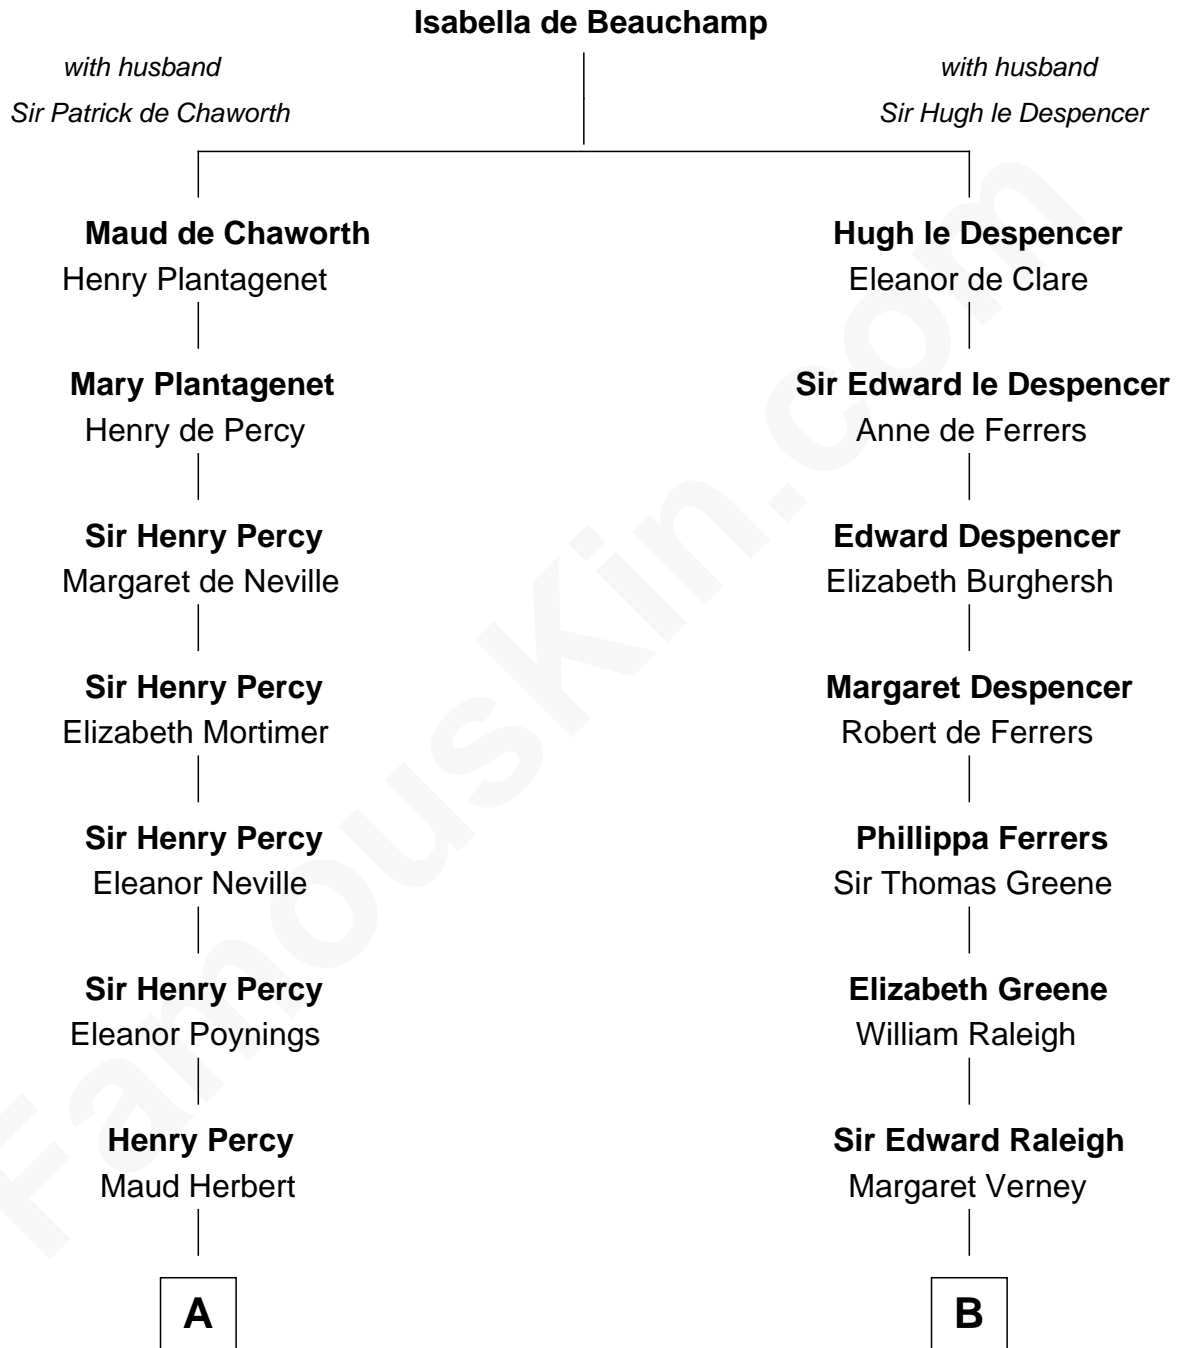

FamousKin.com
Relationship Chart of
Admiral Richard Byrd
Polar Explorer

13th cousin 8 times removed of

Jonathan Swift
Author of Gulliver's Travels

C

—
Thomas Taylor Byrd

Mary Armistead

—
Richard Evelyn Byrd

Anne Harrison

—
Col. William Byrd

Jane Meriwether Rivers

—
Richard Evelyn Byrd

Eleanor Bolling Flood

—
Admiral Richard Byrd

Polar Explorer

FamousKin.com