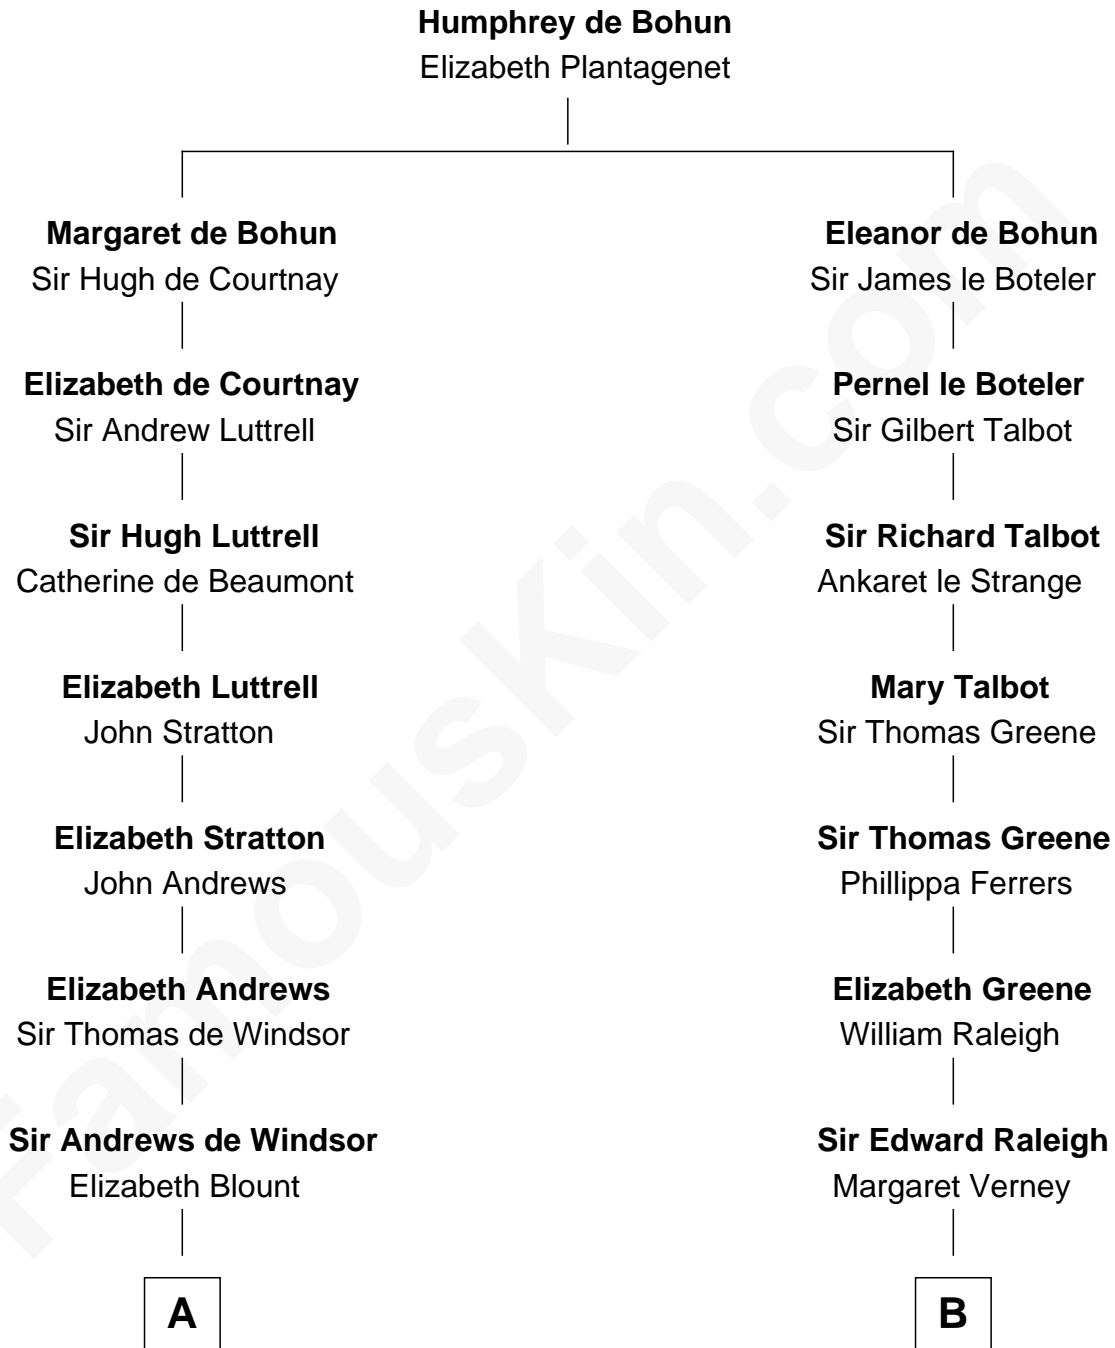

FamousKin.com
Relationship Chart of
Admiral Richard Byrd
Polar Explorer

13th cousin 5 times removed of

Jonathan Swift
Author of Gulliver's Travels

C

Richard Evelyn Byrd
Eleanor Bolling Flood

Admiral Richard Byrd
Polar Explorer

FamousKin.com