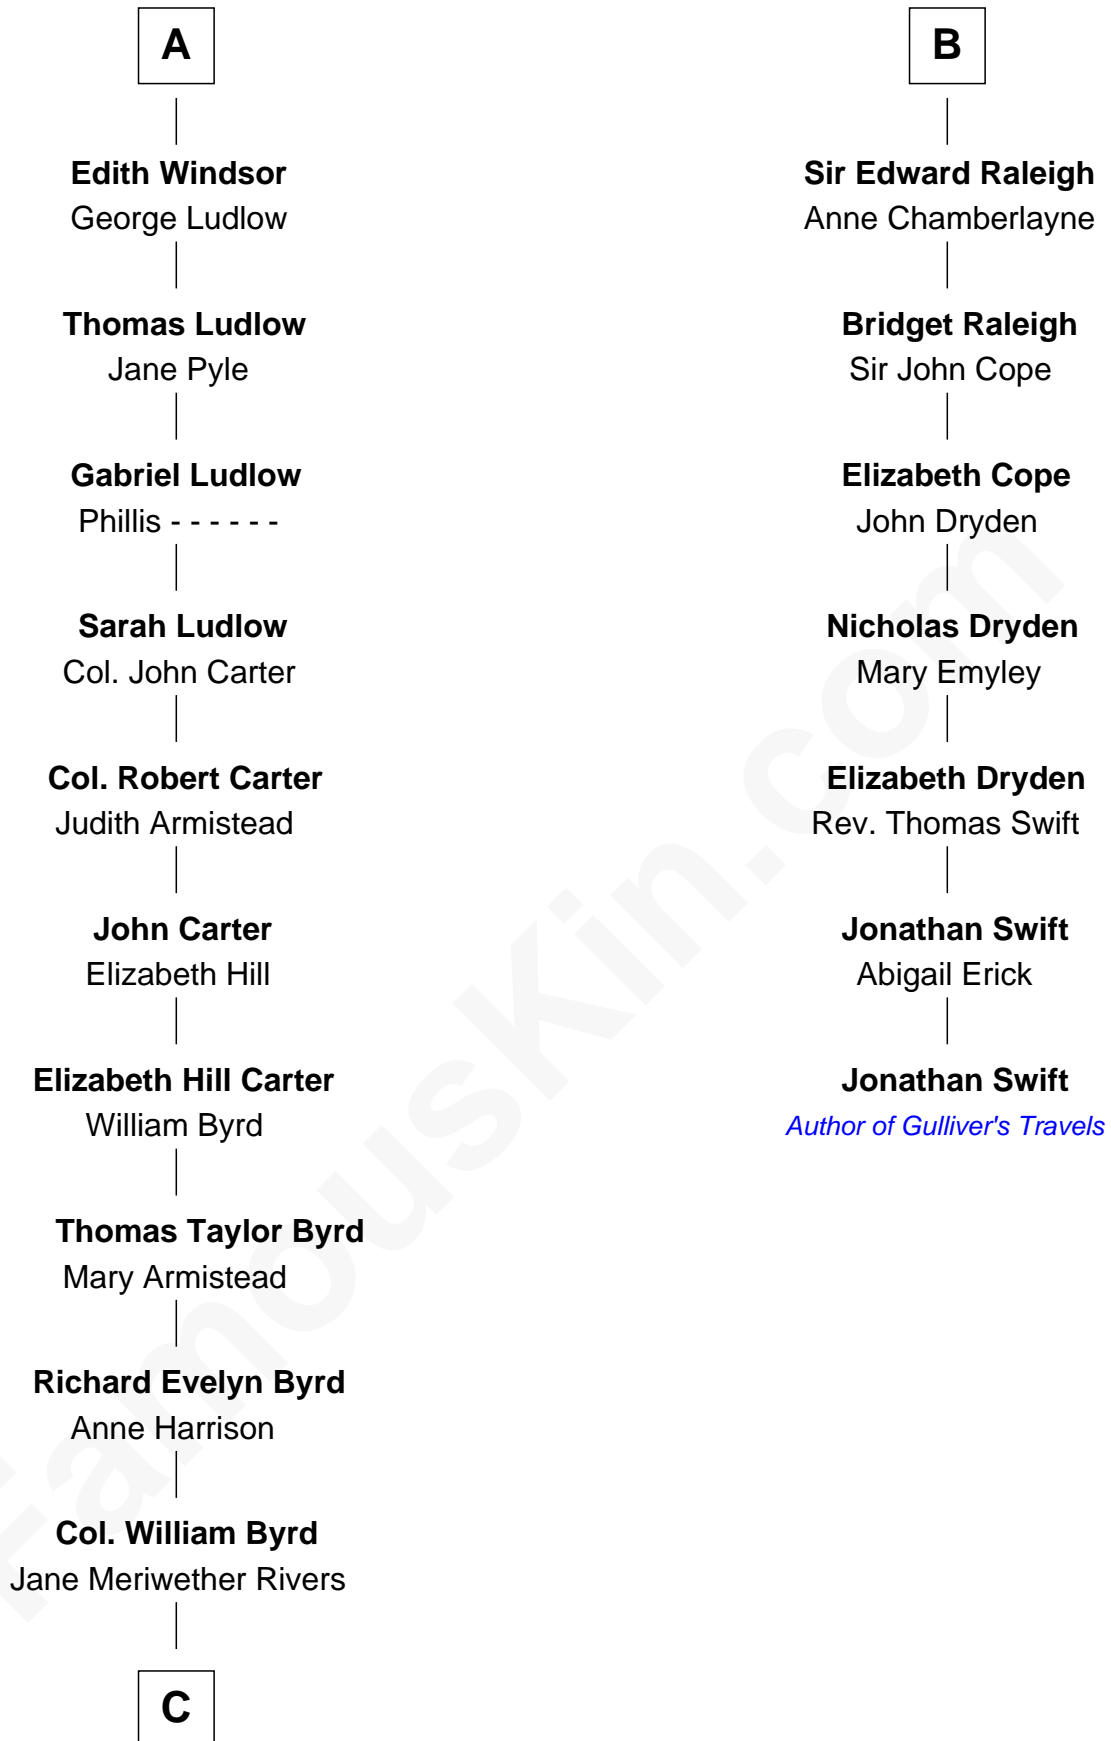

FamousKin.com
Relationship Chart of
Admiral Richard Byrd
Polar Explorer

13th cousin 5 times removed of

Jonathan Swift
Author of Gulliver's Travels

C

Richard Evelyn Byrd
Eleanor Bolling Flood

Admiral Richard Byrd
Polar Explorer

FamousKin.com