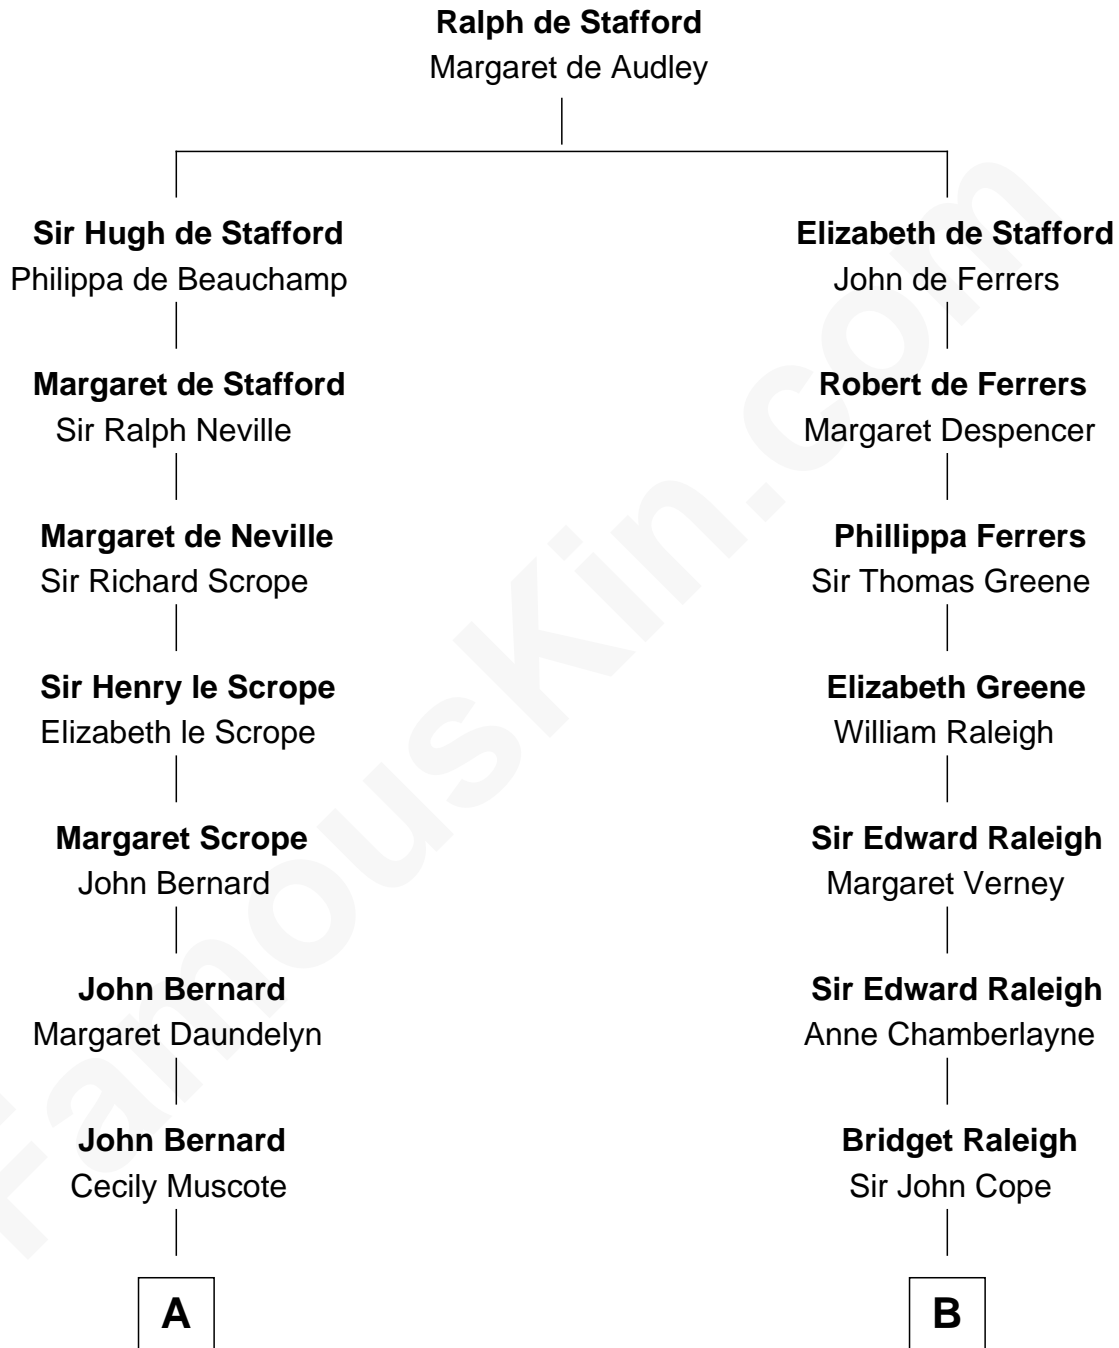

FamousKin.com
Relationship Chart of
Admiral Richard Byrd
Polar Explorer

17th cousin 3 times removed of
Erskine Childers
4th President of Ireland

C

Cordelia Miller Smith
William Robert Pearmain

Margaret Cushing Pearmain
Dr. Hamilton Osgood

Mary Alden Osgood
Erskine Childers

Erskine Childers
4th President of Ireland

FamousKin.com