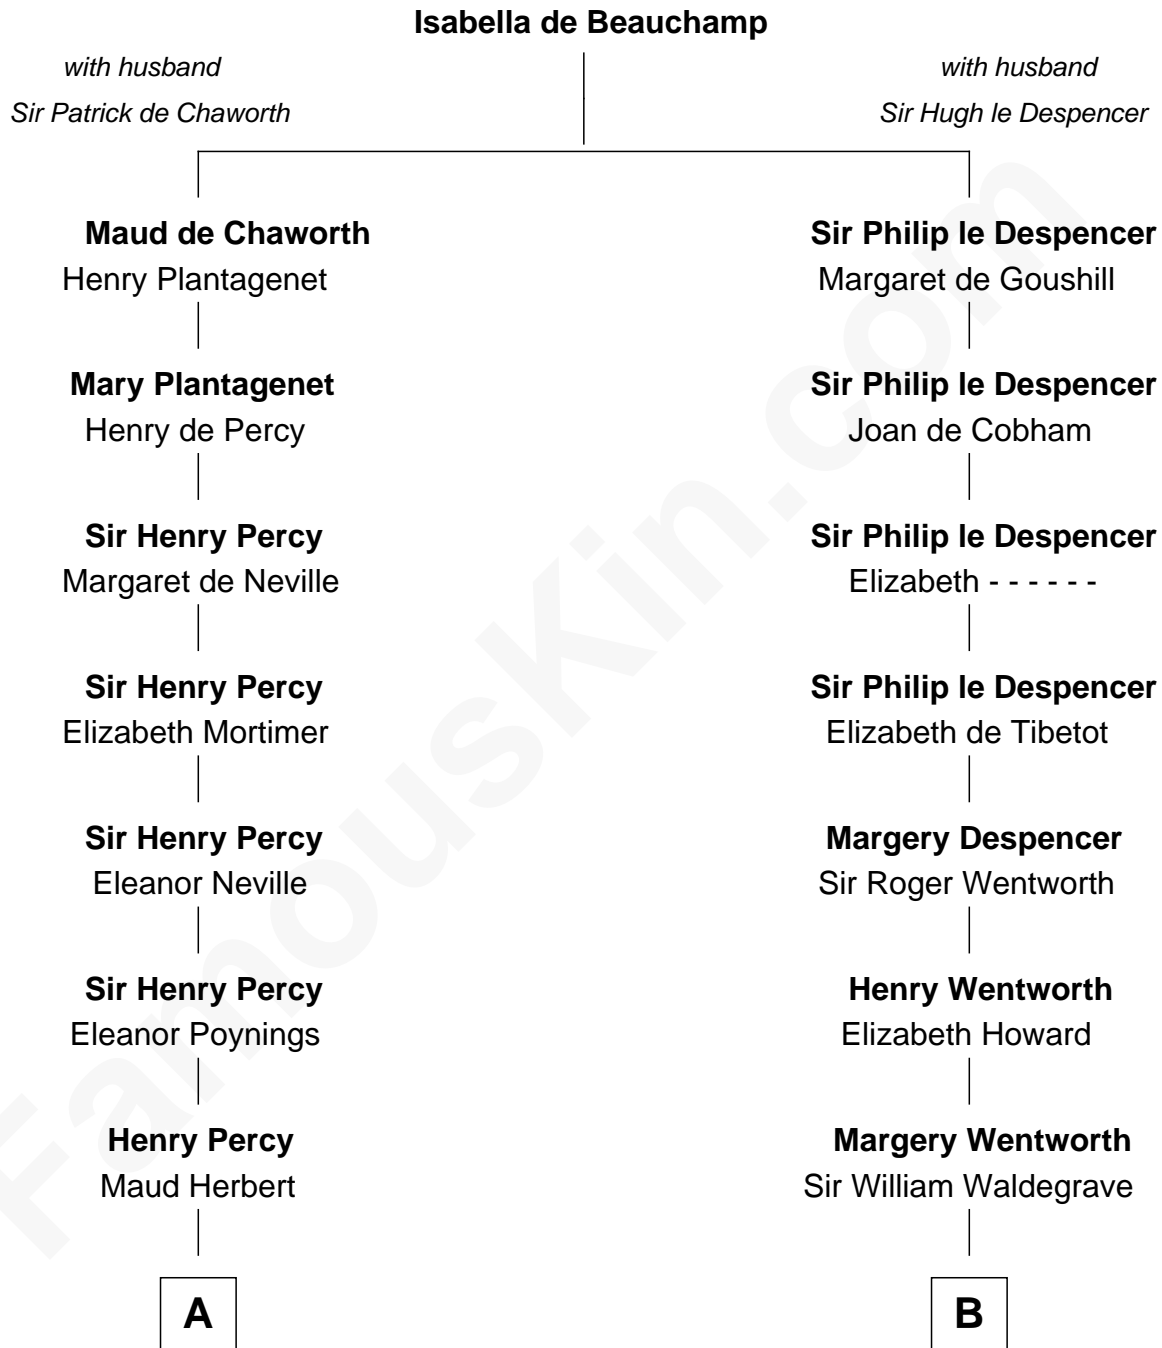

FamousKin.com

Relationship Chart of

Admiral Richard Byrd

Polar Explorer

21st cousin of

John Ritter

TV and Movie Actor

C

Thomas Taylor Byrd

Mary Armistead

Richard Evelyn Byrd

Anne Harrison

Col. William Byrd

Jane Meriwether Rivers

Richard Evelyn Byrd

Eleanor Bolling Flood

Admiral Richard Byrd

Polar Explorer

D

Pliny Lothrop Fox

Laura Utley Riddle

William P. L. Fox

Harriett Lucina Tilton

Harriett Fay Fox