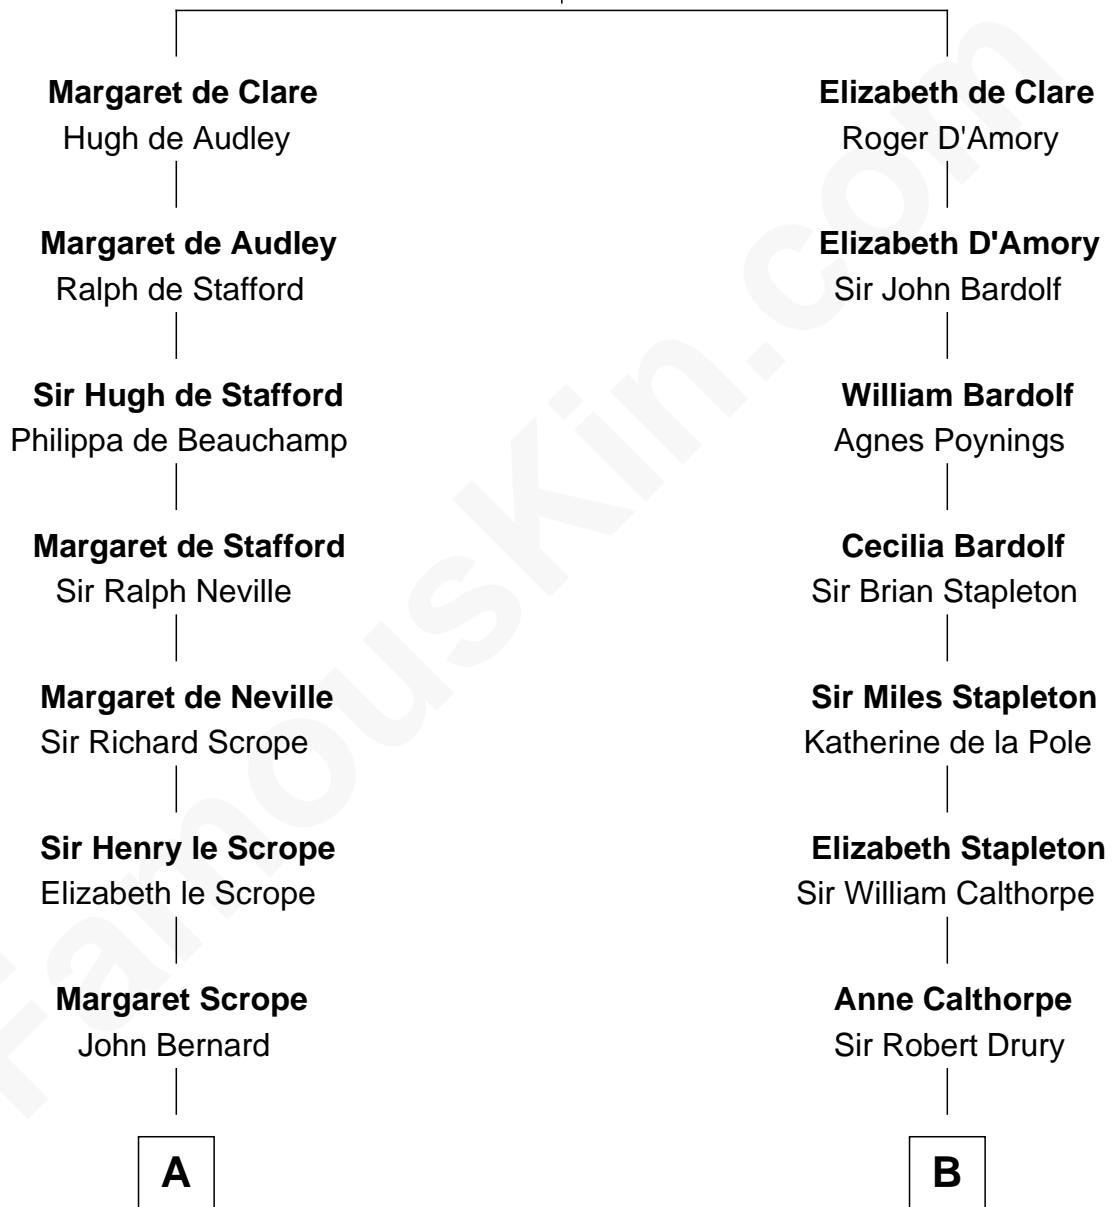

FamousKin.com
Relationship Chart of
Admiral Richard Byrd
Polar Explorer

19th cousin 2 times removed of

John Ritter
TV and Movie Actor

Sir Gilbert de Clare
 Joan of Acre

C

Col. William Byrd
Jane Meriwether Rivers

Richard Evelyn Byrd
Eleanor Bolling Flood

Admiral Richard Byrd
Polar Explorer

D

Pliny Lothrop Fox
Laura Utley Riddle

William P. L. Fox
Harriett Lucina Tilton

Harriett Fay Fox
Dr. Harry Thomas Southworth

Dorothy Fay Southworth
Woodward Maurice Ritter