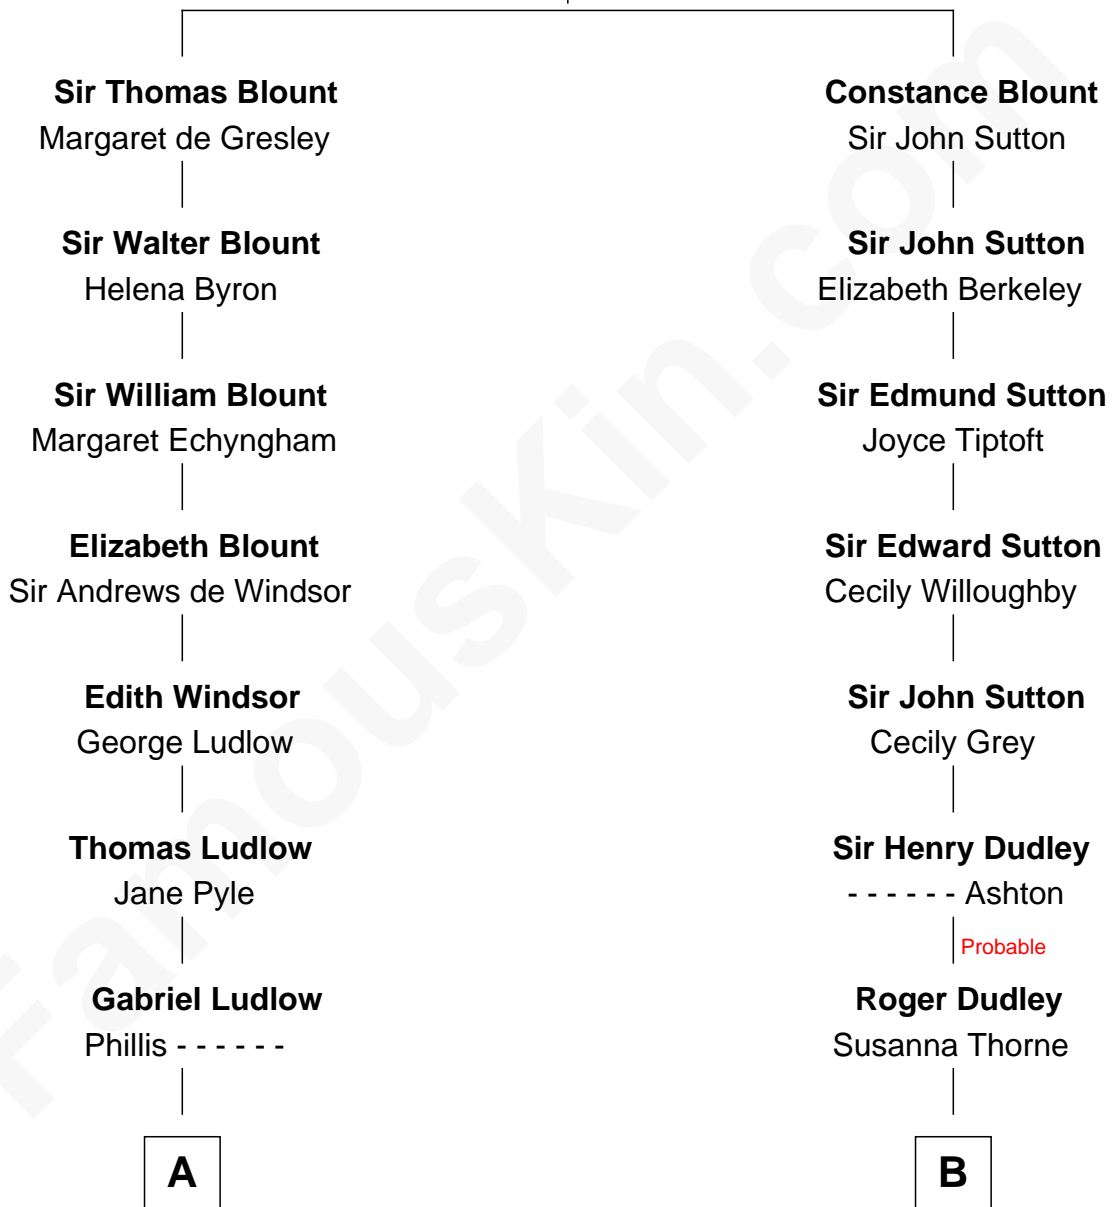

**FamousKin.com**  
**Relationship Chart of**  
**Admiral Richard Byrd**  
*Polar Explorer*

15th cousin 2 times removed of

**Dick Clark**  
*Radio and TV Host*

**Sir Walter Blount**  
 Sancha de Ayala

Dick Clark photo by [Alan Light](#) (CC BY 2.0)