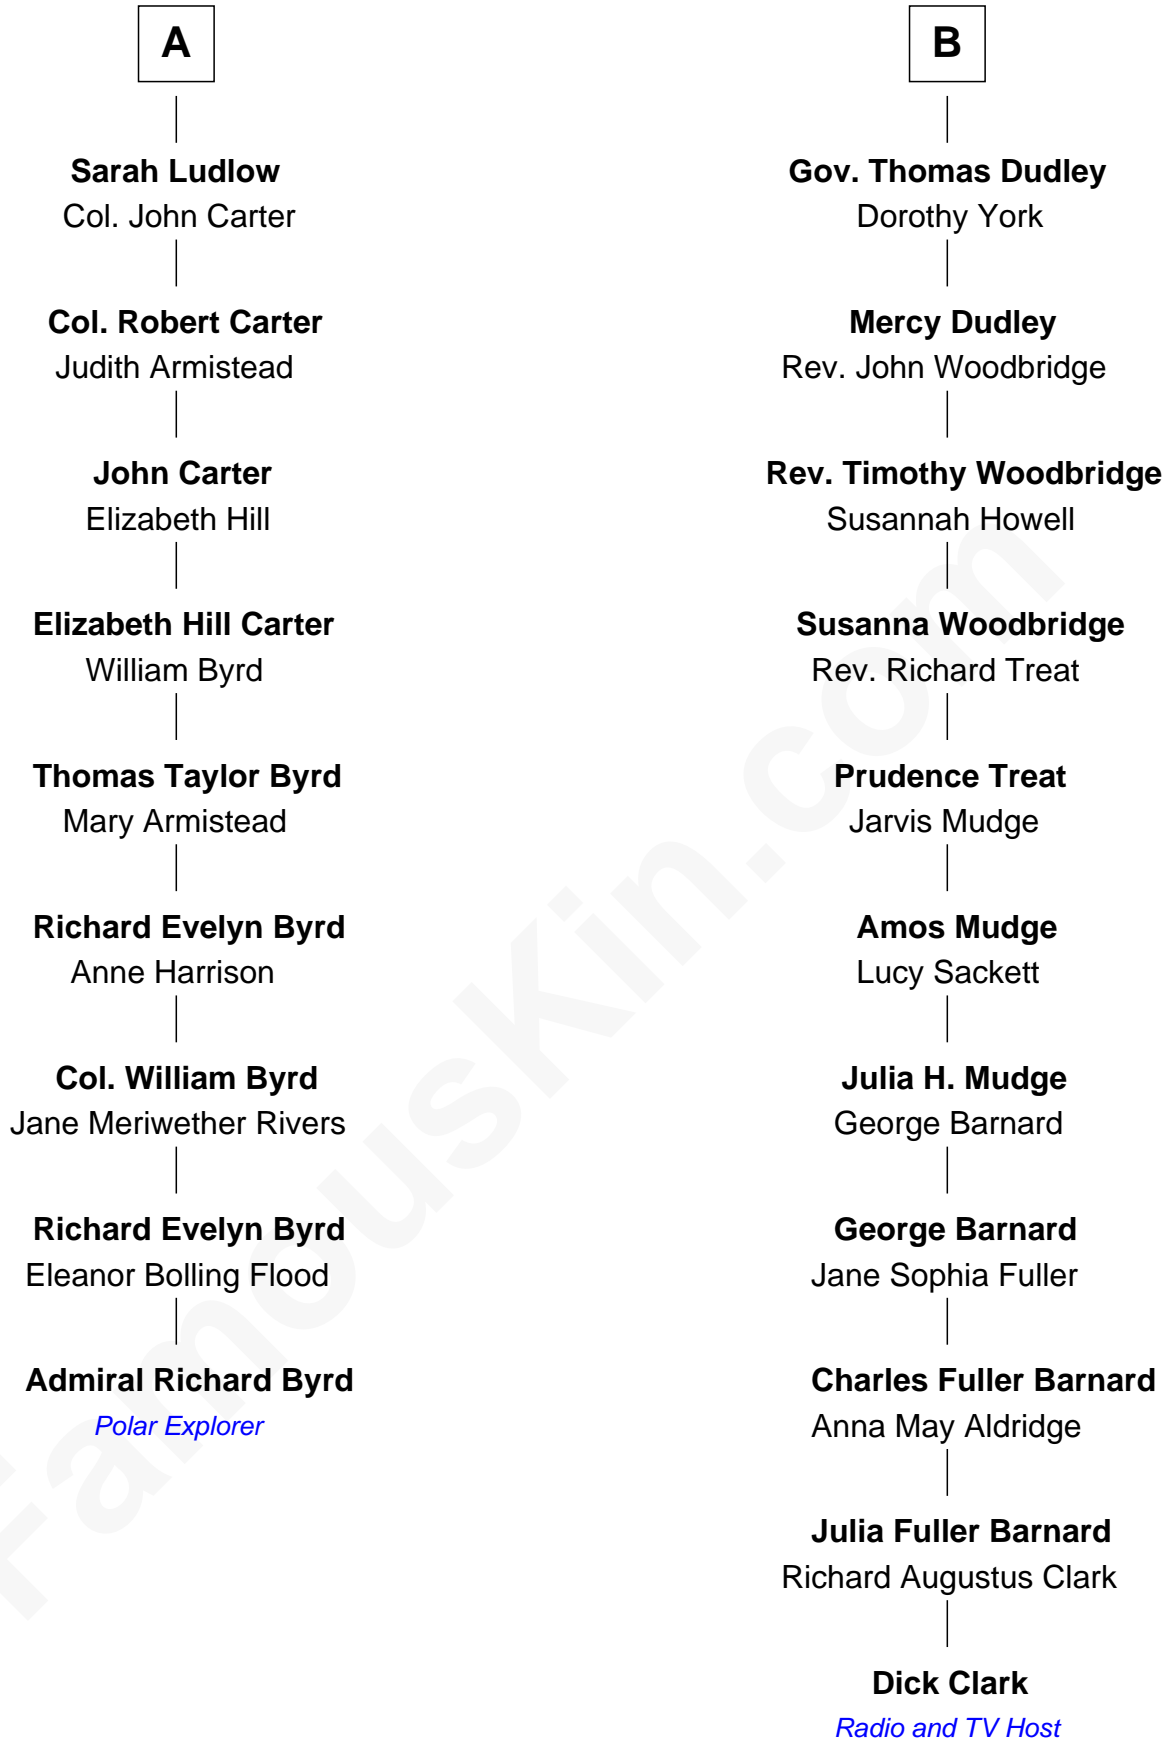

**FamousKin.com**  
**Relationship Chart of**  
**Admiral Richard Byrd**  
*Polar Explorer*

15th cousin 2 times removed of

**Dick Clark**  
*Radio and TV Host*

**Sir Walter Blount**  
 Sancha de Ayala

Dick Clark photo by [Alan Light](#) (CC BY 2.0)