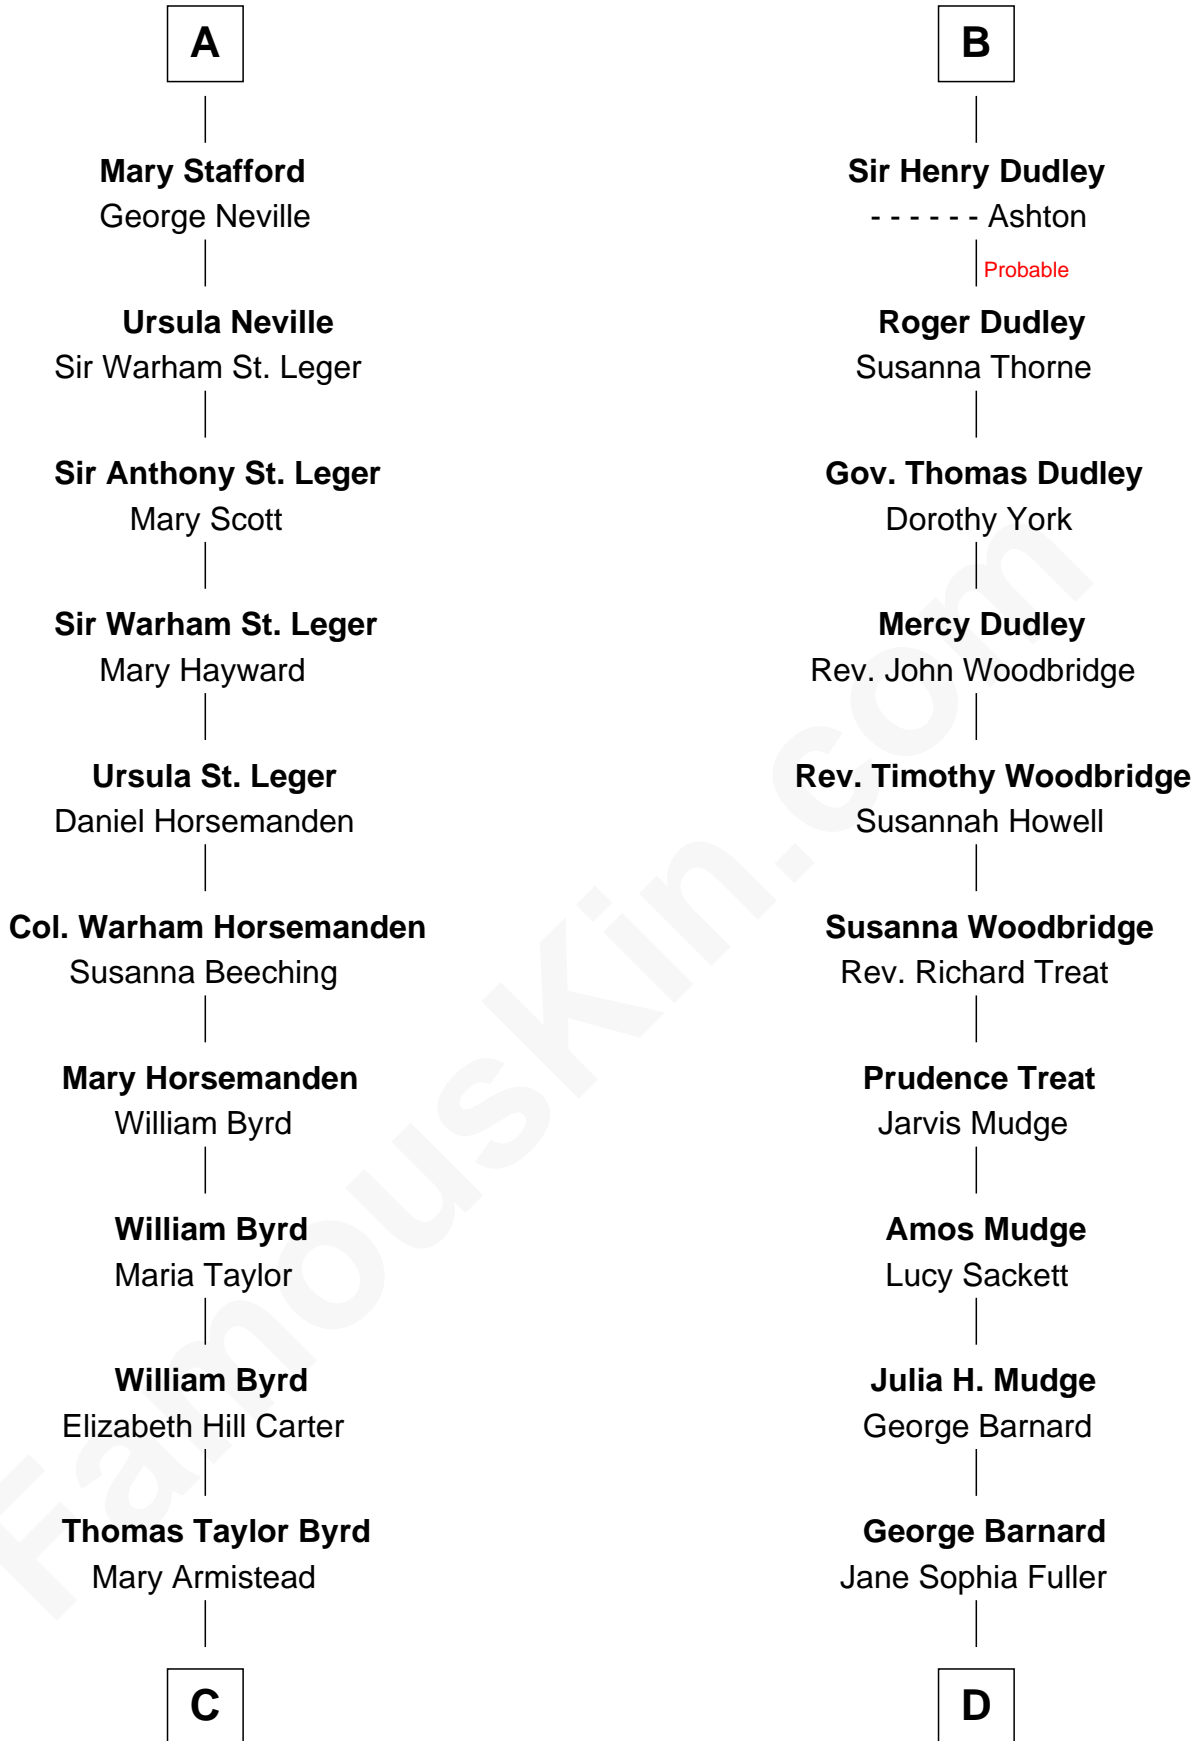

FamousKin.com
Relationship Chart of
Admiral Richard Byrd
Polar Explorer

19th cousin 1 time removed of
Dick Clark
Radio and TV Host

Henry Plantagenet
Maud de Chaworth

Mary Plantagenet
Henry de Percy

Sir Henry Percy
Margaret de Neville

Sir Henry Percy
Elizabeth Mortimer

Sir Henry Percy
Eleanor Neville

Sir Henry Percy
Eleanor Poynings

Henry Percy
Maud Herbert

Eleanor Percy
Edward Stafford

A

Eleanor Plantagenet
Richard Fitzalan

Alice Fitzalan
Sir Thomas de Holand

Eleanor Holand
Edward Cherleton

Joyce Cherleton
Sir John Tiptoft

Joyce Tiptoft
Sir Edmund Sutton

Sir Edward Sutton
Cecily Willoughby

Sir John Sutton
Cecily Grey

B

C

Richard Evelyn Byrd

Anne Harrison

Col. William Byrd
Jane Meriwether Rivers

Richard Evelyn Byrd
Eleanor Bolling Flood

Admiral Richard Byrd
Polar Explorer

D

Charles Fuller Barnard

Anna May Aldridge

Julia Fuller Barnard
Richard Augustus Clark