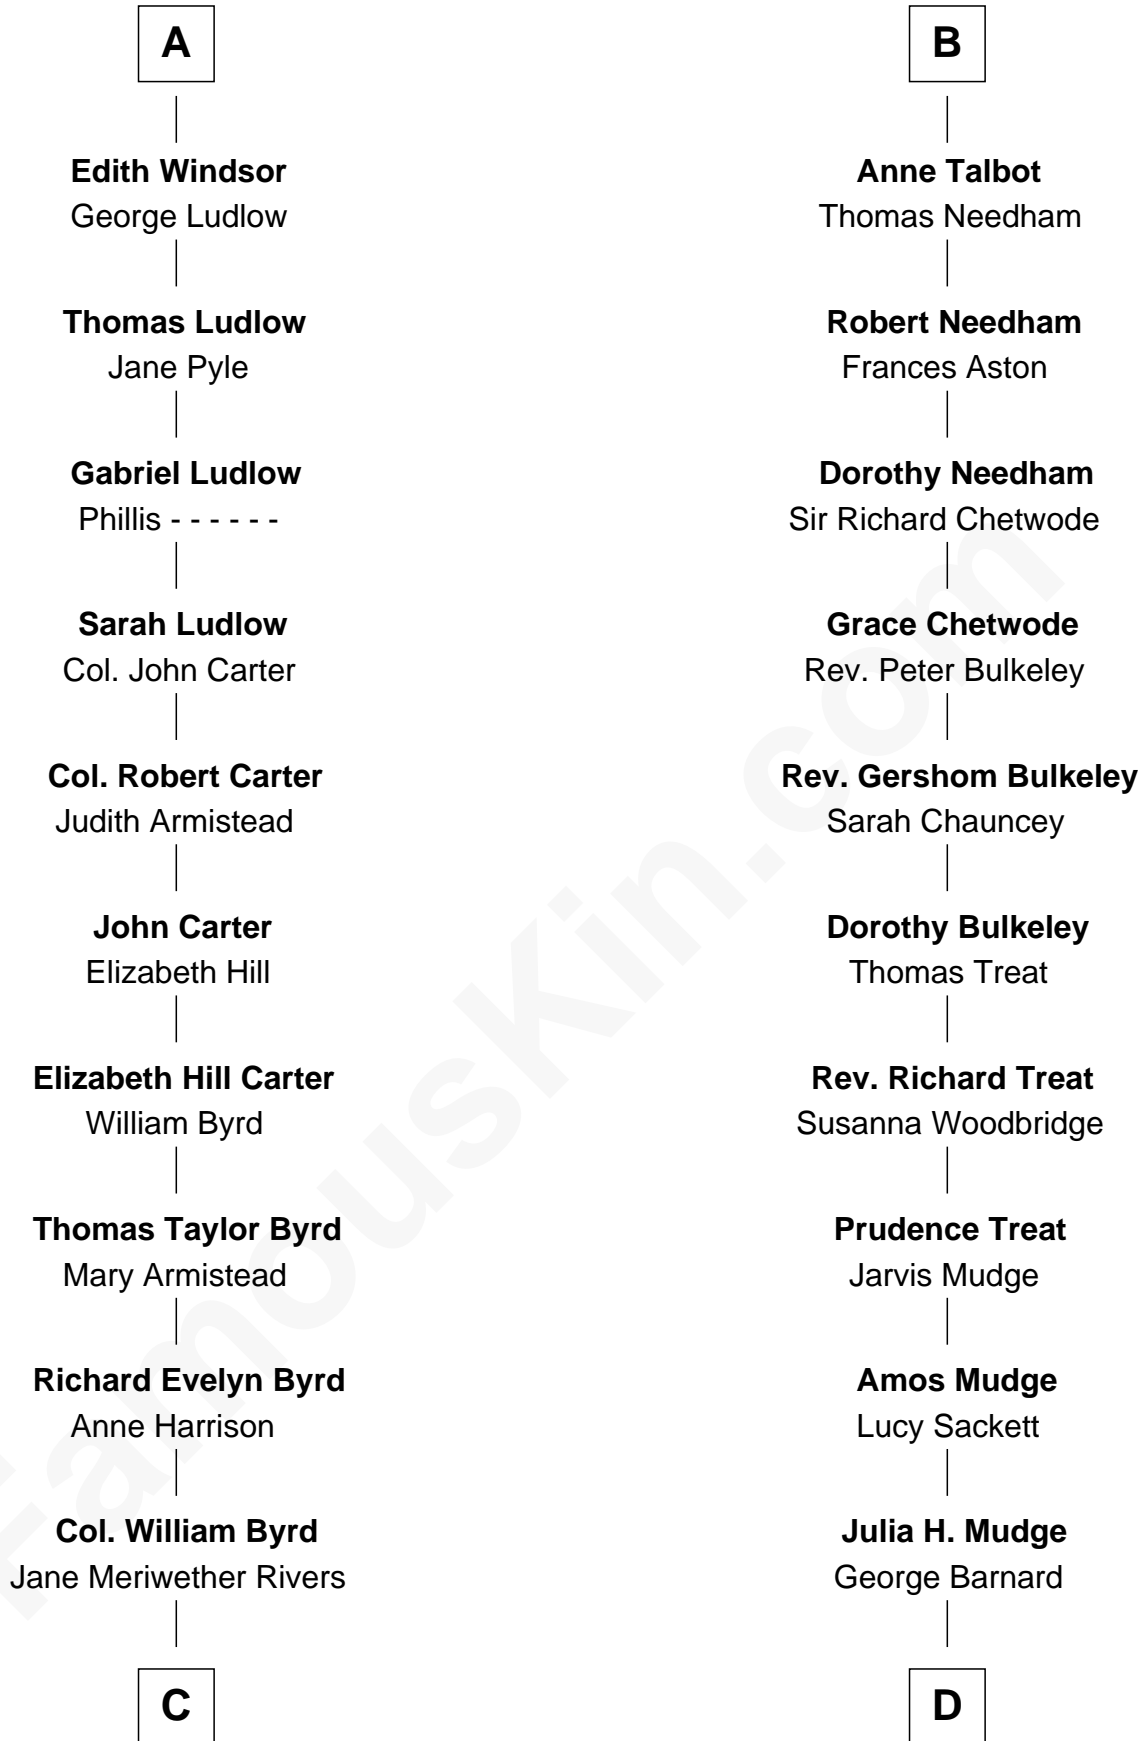

FamousKin.com
Relationship Chart of
Admiral Richard Byrd
Polar Explorer

18th cousin 2 times removed of

Dick Clark
Radio and TV Host

Humphrey de Bohun
 Elizabeth Plantagenet

C

Richard Evelyn Byrd
Eleanor Bolling Flood

Admiral Richard Byrd
Polar Explorer

D

George Barnard
Jane Sophia Fuller

Charles Fuller Barnard
Anna May Aldridge

Julia Fuller Barnard
Richard Augustus Clark

Dick Clark
Radio and TV Host