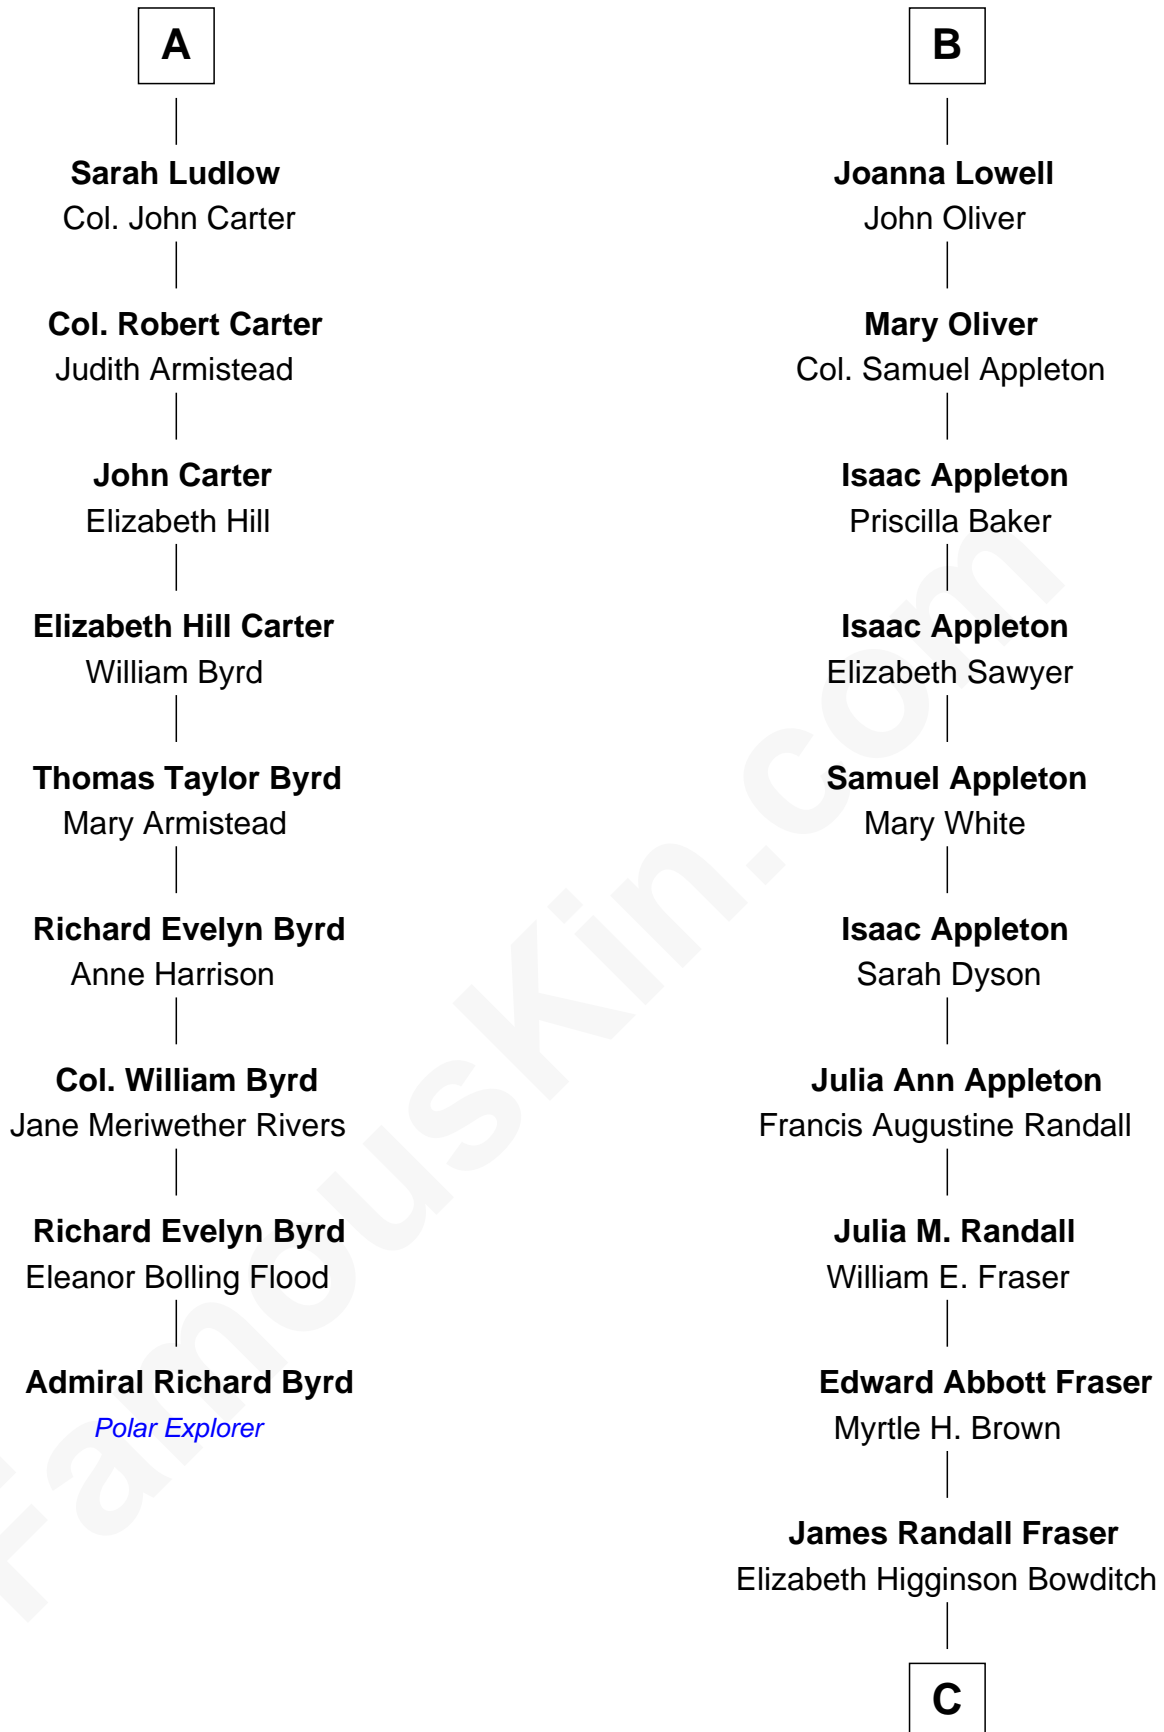

FamousKin.com
Relationship Chart of
Admiral Richard Byrd
Polar Explorer

15th cousin 3 times removed of
James Spader
TV and Movie Actor

Sir Hugh Luttrell
 Catherine de Beaumont

C

Jean Fraser

Stoddard Greenwood Spader

James Spader

TV and Movie Actor

FamousKin.com