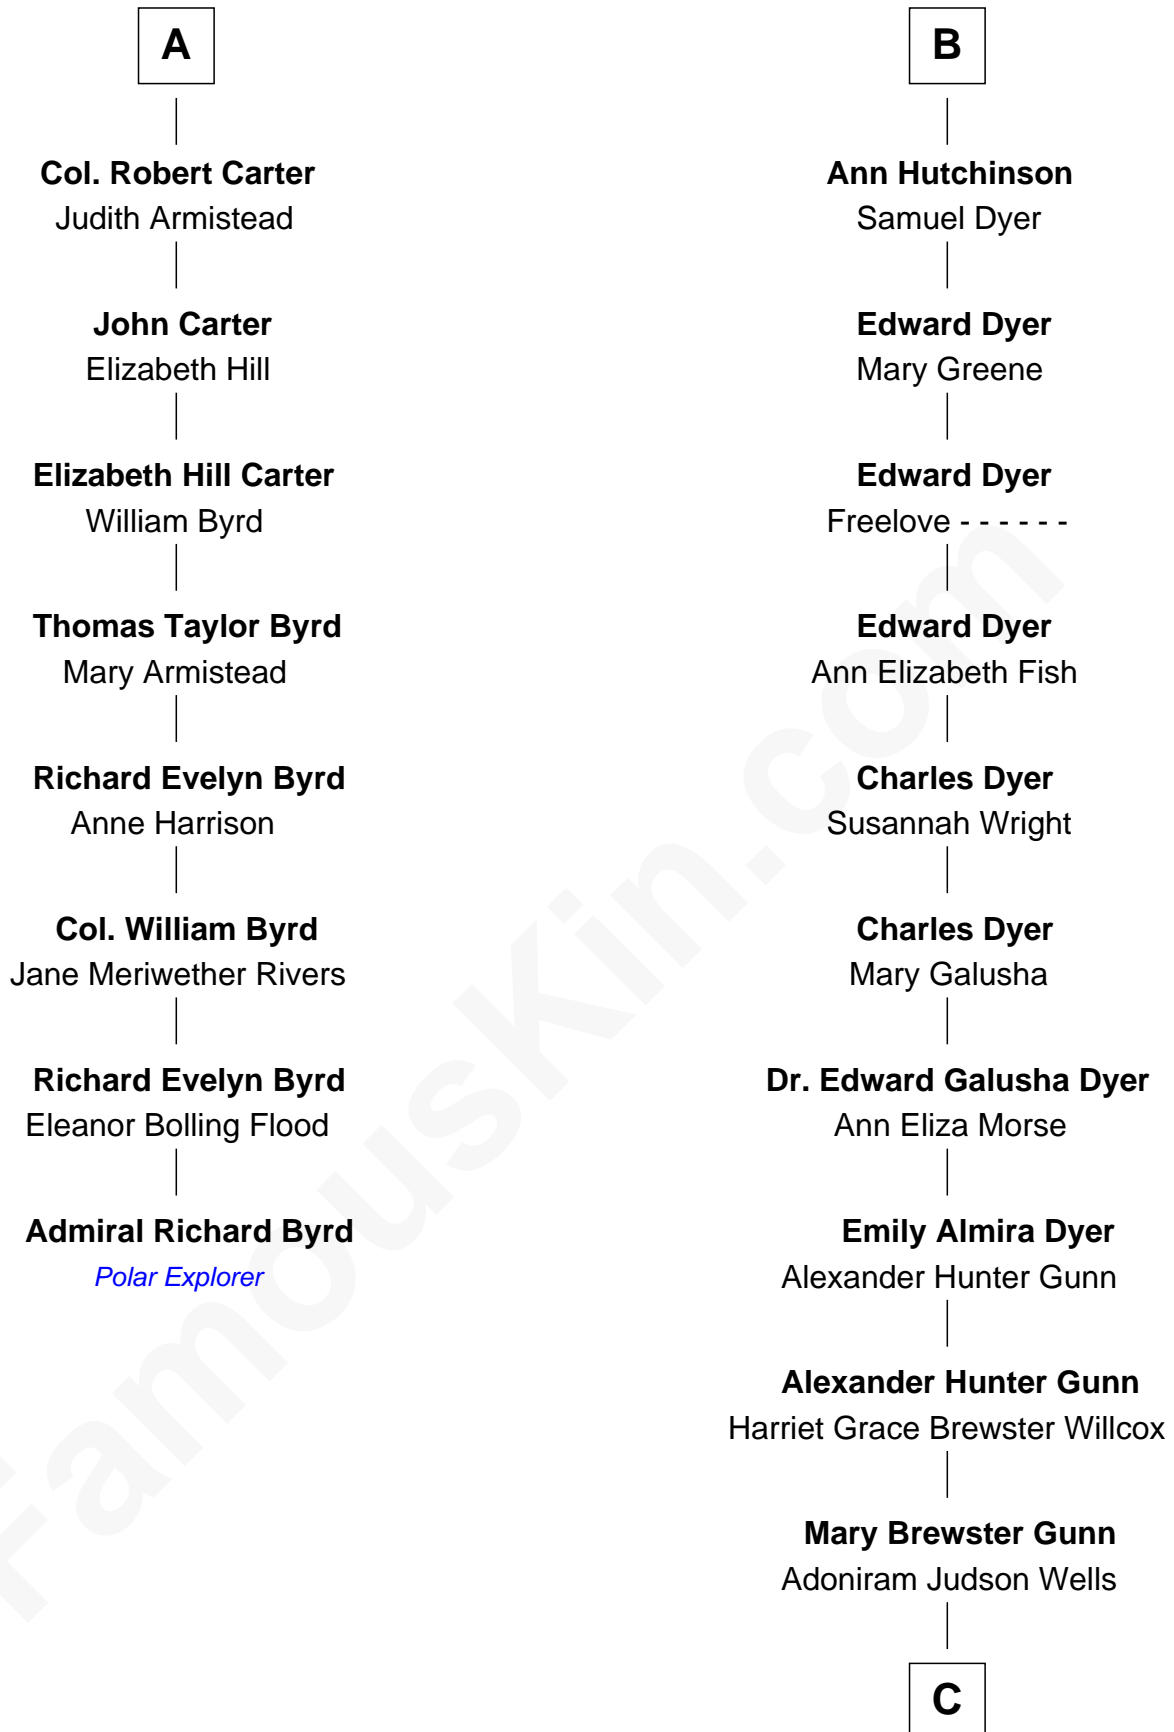

**FamousKin.com**  
**Relationship Chart of**  
**Admiral Richard Byrd**  
*Polar Explorer*

14th cousin 4 times removed of

**Elisabeth Shue**  
*TV and Movie Actress*

**Sir Thomas Blount**  
 Margaret de Gresley

C

—  
**Anne Brewster Wells**

James William Shue

—  
**Elisabeth Shue**

*TV and Movie Actress*

FamousKin.com