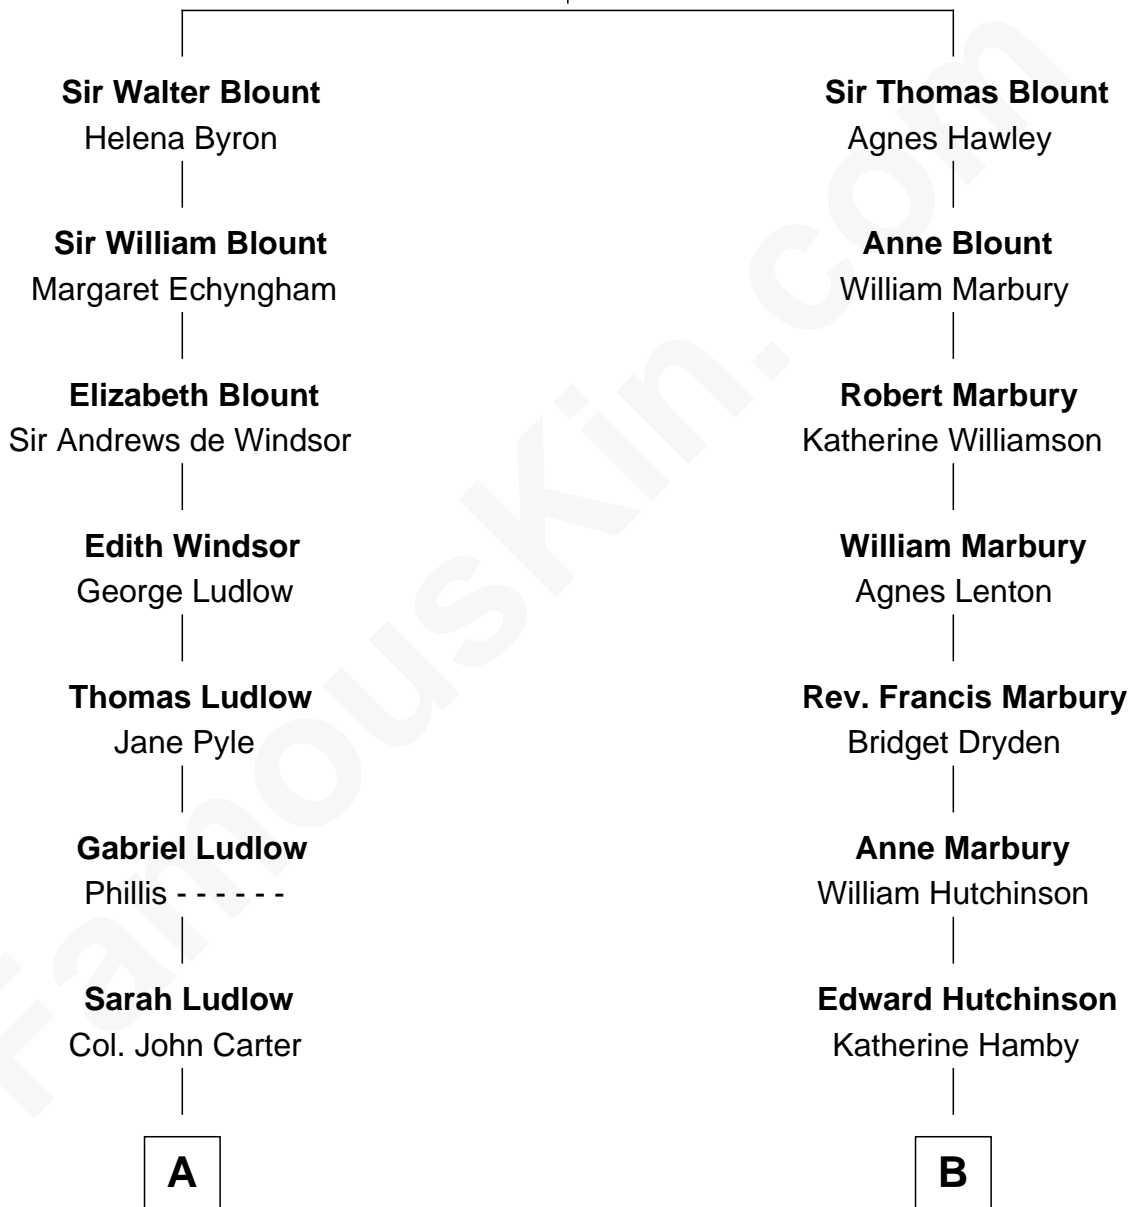

**FamousKin.com**  
**Relationship Chart of**  
**Admiral Richard Byrd**  
*Polar Explorer*

14th cousin 4 times removed of

**Elisabeth Shue**  
*TV and Movie Actress*

**Sir Thomas Blount**  
 Margaret de Gresley

C

—  
**Anne Brewster Wells**

James William Shue

—  
**Elisabeth Shue**

*TV and Movie Actress*

FamousKin.com