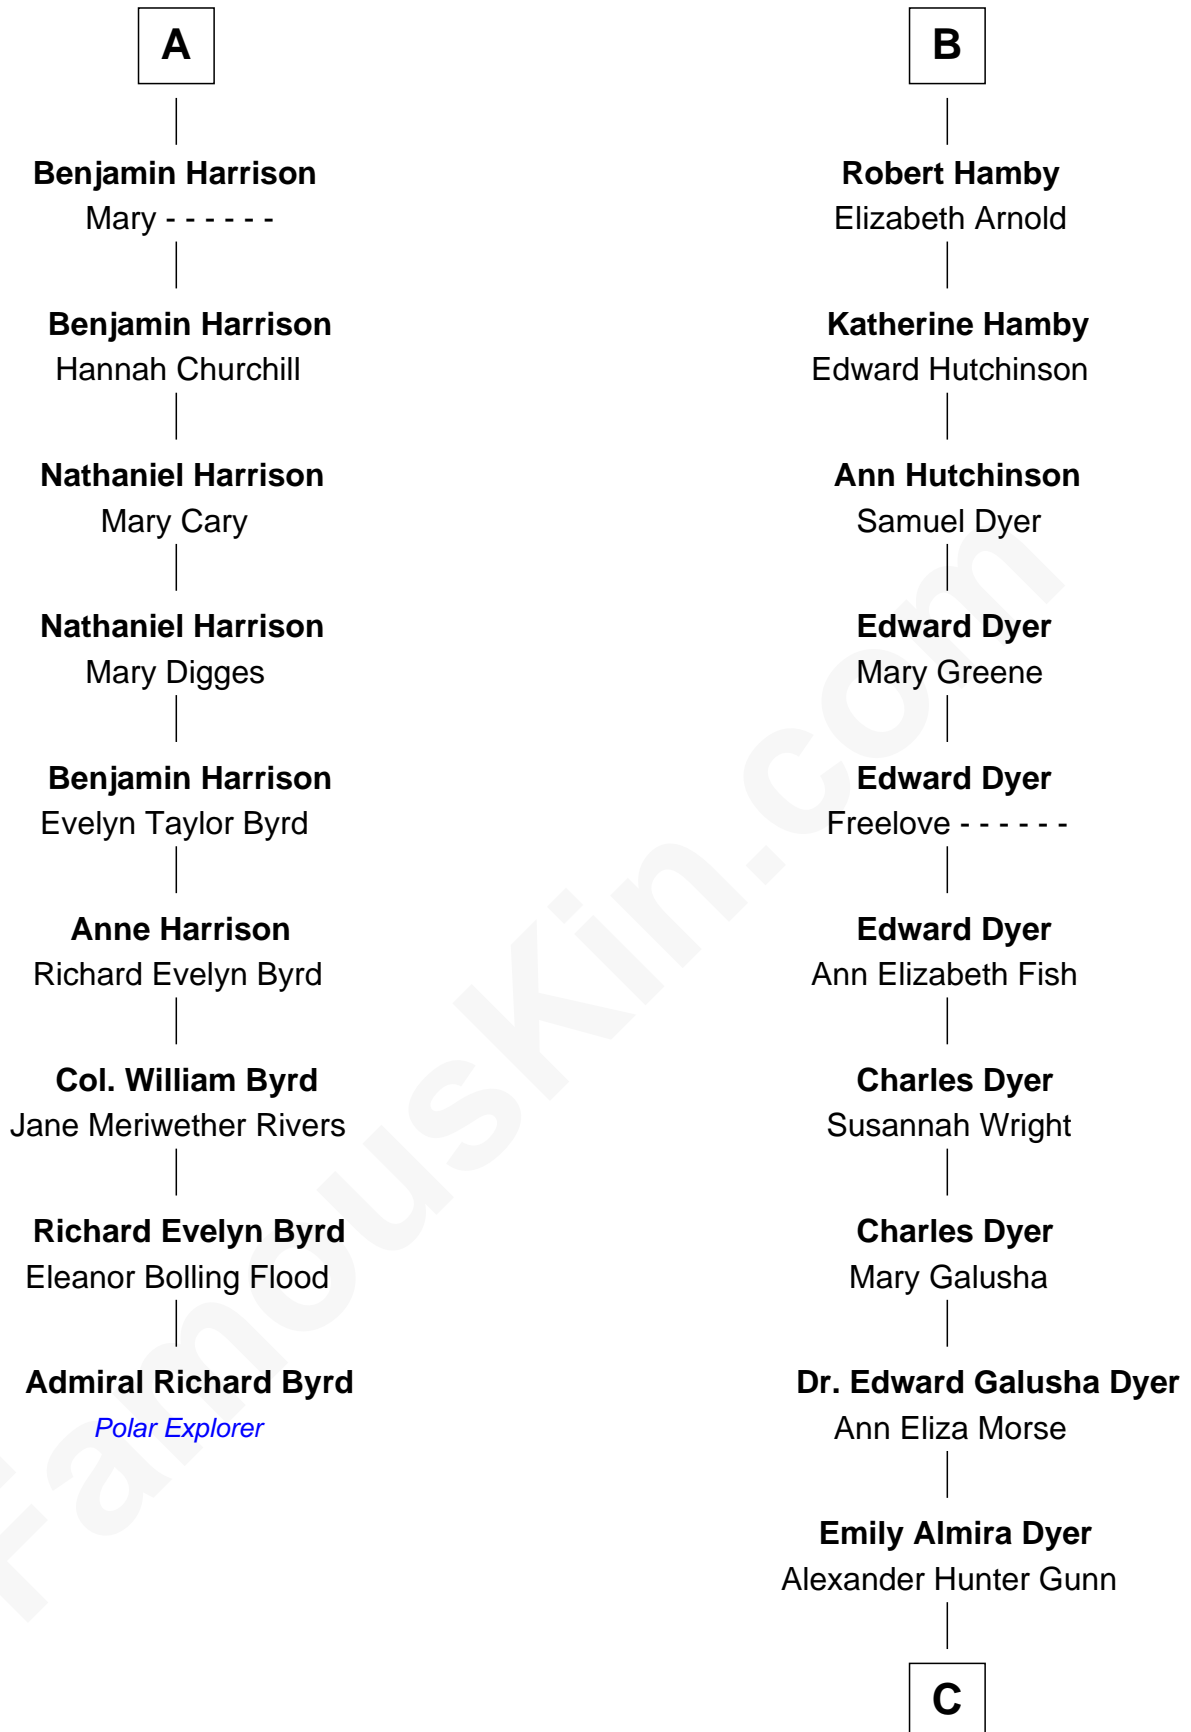

**FamousKin.com**  
**Relationship Chart of**  
**Admiral Richard Byrd**  
*Polar Explorer*

15th cousin 5 times removed of

**Elisabeth Shue**  
*TV and Movie Actress*

**Stephen le Scrope**  
 Margery de Welles

**Margery Willoughby**  
 Sir Godfrey Hilton

**John Bernard**  
 Margaret Daundelyn

**Elizabeth Hilton**  
 Richard Thimbleby

**John Bernard**  
 Cecily Muscote

**Anne Thimbleby**  
 John Booth

**Francis Bernard**  
 Alice Hazlewood

**Eleanor Booth**  
 Edward Hamby

**Elizabeth Bernard**  
 Thomas Harrison

**William Hamby**  
 Margaret Blewett

Probable

**A**

**B**

C

**Alexander Hunter Gunn**  
Harriet Grace Brewster Willcox

**Mary Brewster Gunn**  
Adoniram Judson Wells

**Anne Brewster Wells**  
James William Shue

**Elisabeth Shue**  
*TV and Movie Actress*