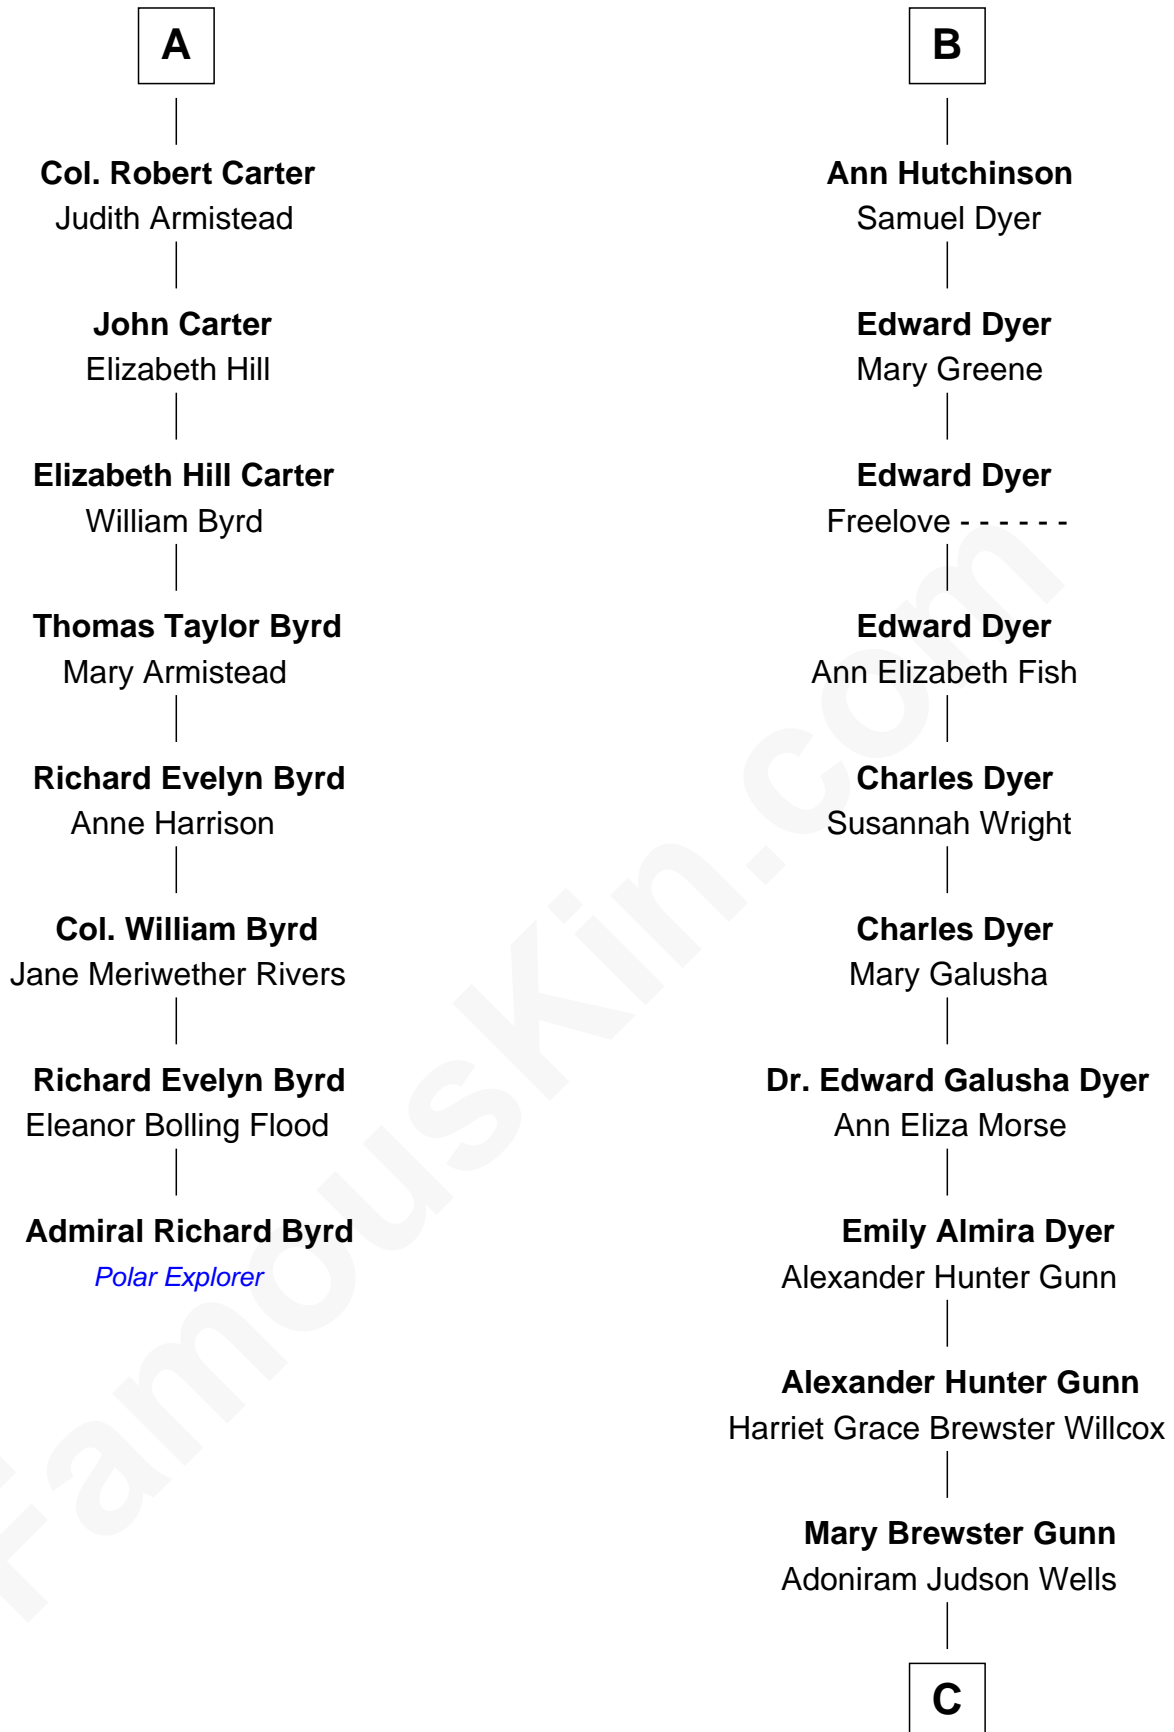

FamousKin.com
Relationship Chart of
Admiral Richard Byrd
Polar Explorer

14th cousin 4 times removed of

Andrew Shue
TV Actor

Sir Thomas Blount
 Margaret de Gresley

C

—
Anne Brewster Wells

James William Shue

—
Andrew Shue

TV Actor

FamousKin.com