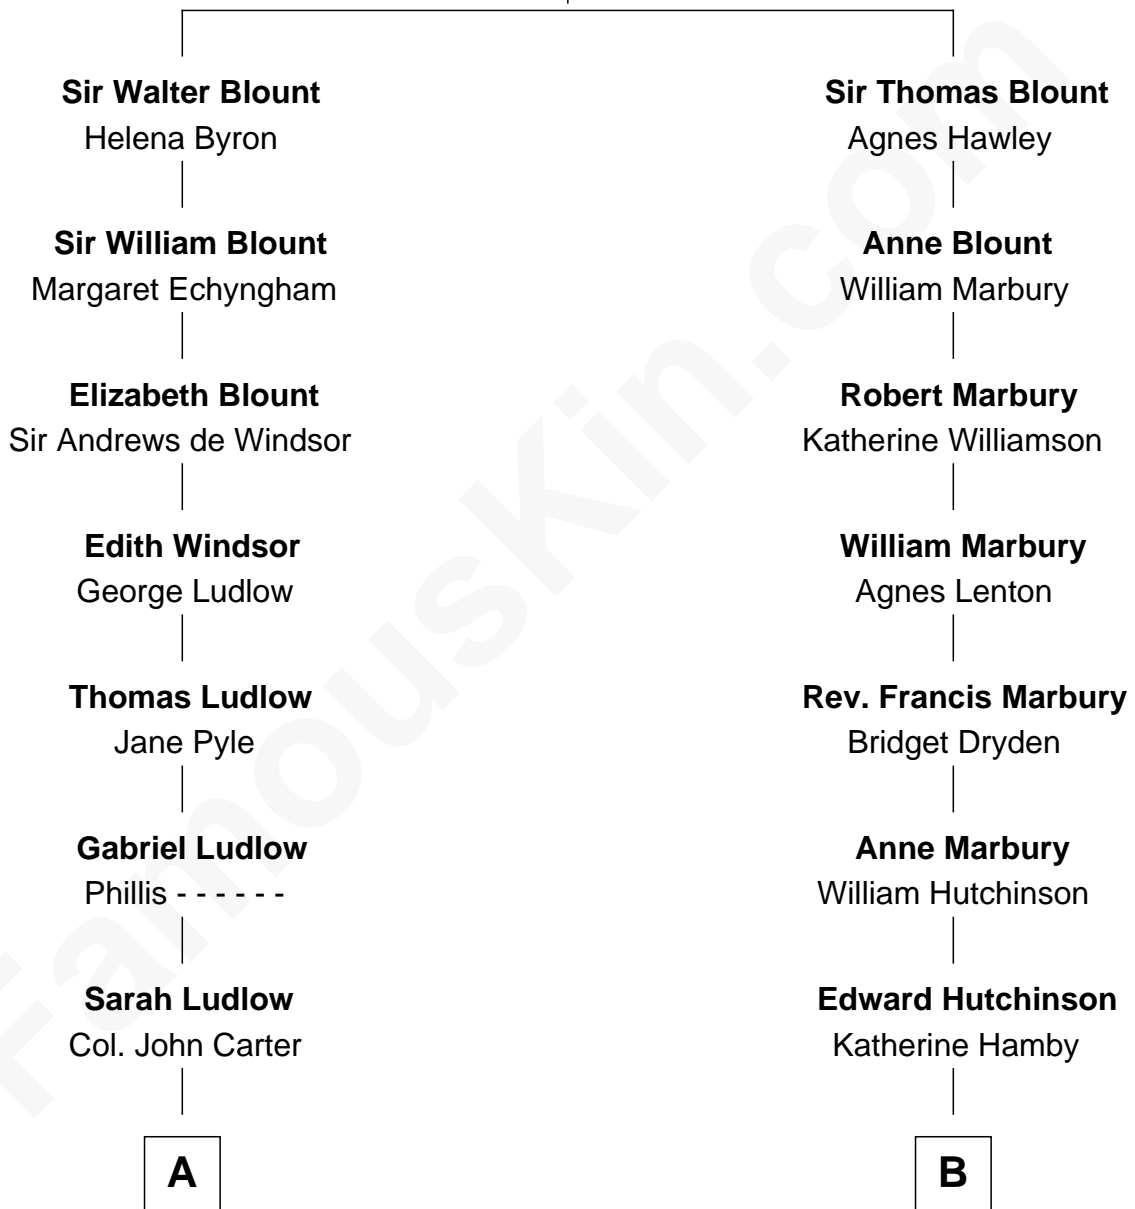

FamousKin.com
Relationship Chart of
Admiral Richard Byrd
Polar Explorer

14th cousin 4 times removed of

Andrew Shue
TV Actor

Sir Thomas Blount
 Margaret de Gresley

C

—
Anne Brewster Wells

James William Shue

—
Andrew Shue

TV Actor

FamousKin.com